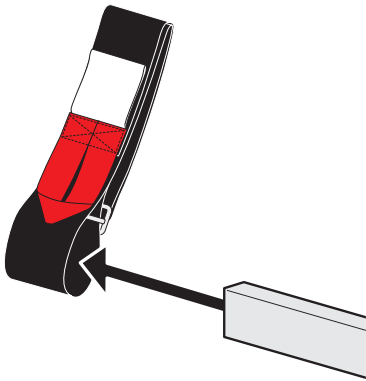

### **REQUIRED TOOLS**

---

Power Tool With Phillips Head

1/2" Wrench

10mm Wrench

PART #	DESCRIPTION	QTY	ITEM ITEM NOT DRAWN TO SCALE
W003	1/4" X 3/4" WASHER	8	
W021	1/4" LOCK WASHER	8	
B018	1 3/4" X 5/16" CARRIAGE BOLT	2	
B201	TAP SCREW	8	
B224	M6-25 HEX BOLT	8	
N016	5/16" PLASTIC KNOB	2	
H34	H1 MOUNTING BASE	4	
A613-45	2" X 1" X 45" CROSS BAR	2	
G206	RUBBER SEAT 2" X 6"	4	
A02	LADDER GUIDE	1	
A06	LADDER STOPPER	1	
A69	EZ-HOOK & LOOP STRAP	1	
BG537	RUBBER BAR GUARD 37"	2	

## Hook & Loop Strap