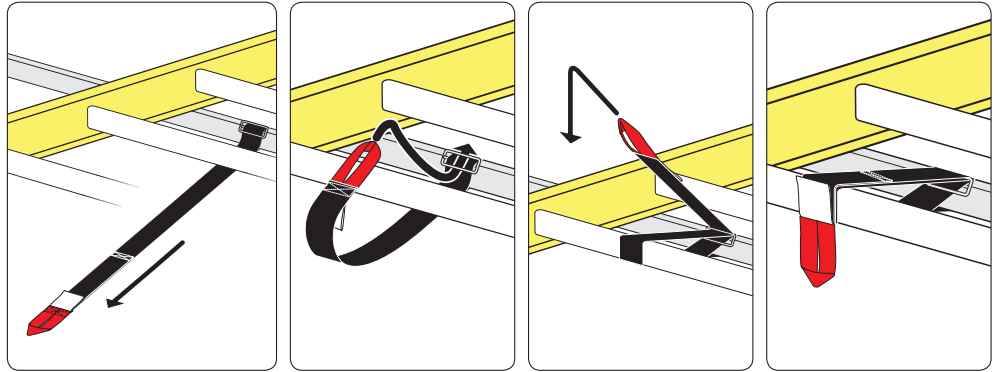

Directions