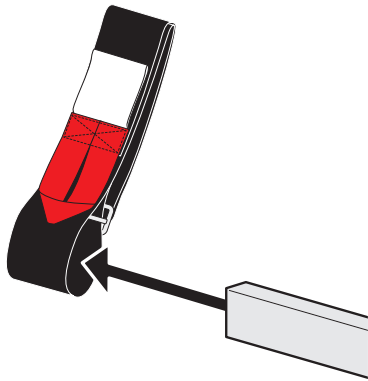

Van & Truck Cargo System

Vantech USA www.vantech.us

PRODUCT INFO

Part #: H1372W
System: H1 Series
Material: Aluminum
Fitment: Mercedes Metris 2017-Newer
Color: White

REQUIRED TOOLS

Power Tool With Phillips Head

1/2" Wrench

10mm Wrench

PART #	DESCRIPTION	QTY	ITEM ITEM NOT DRAWN TO SCALE
W004	1/4" X 7/8" WASHER	8	
W021	1/4" LOCK WASHER	8	
B018	1 3/4" X 5/16" CARRIAGE BOLT	2	
B201	TAP SCREW	8	
B227	M6-40 HEX BOLT	8	
N016	5/16" PLASTIC KNOB	2	
H34	H1 MOUNTING BASE	4	
A613-52	2" X 1" X 52" CROSS BAR	1	
A613-53	2" X 1" X 53" CROSS BAR	1	
H45	MOUNT RISER	4	
A02	LADDER GUIDE	1	
A06	LADDER STOPPER	1	
A69	EZ-HOOK & LOOP STRAP	1	
BG545	RUBBER BAR GUARD 45"	2	

Hook & Loop Strap

Directions

RUBBER BAR GUARDS

- Press the rubber bar guard into the channels of cross bars
- Leave 4" on each end