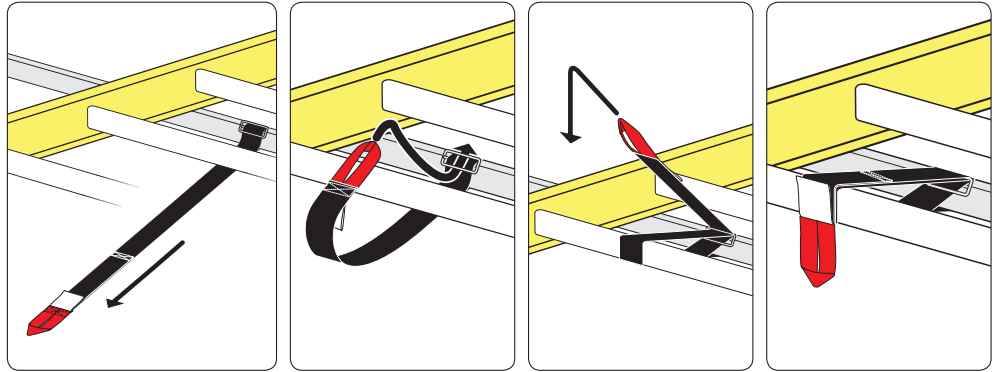

Van & Truck Cargo System

Vantech USA www.vantech.us

PRODUCT INFO

Part #: H1372W
System: H1 Series
Material: Aluminum
Fitment: Mercedes Metris 2017-Newer
Color: White

REQUIRED TOOLS

Power Tool With Phillips Head

1/2" Wrench

10mm Wrench

PART #	DESCRIPTION	QTY	ITEM ITEM NOT DRAWN TO SCALE
W004	1/4" X 7/8" WASHER	8	
W021	1/4" LOCK WASHER	8	
B018	1 3/4" X 5/16" CARRIAGE BOLT	2	
B201	TAP SCREW	8	
B227	M6-40 HEX BOLT	8	
N016	5/16" PLASTIC KNOB	2	
H34	H1 MOUNTING BASE	4	
A613-52	2" X 1" X 52" CROSS BAR	1	
A613-53	2" X 1" X 53" CROSS BAR	1	
H45	MOUNT RISER	4	
A02	LADDER GUIDE	1	
A06	LADDER STOPPER	1	
A69	EZ-HOOK & LOOP STRAP	1	
BG545	RUBBER BAR GUARD 45"	2	

Hook & Loop Strap

Directions

RUBBER BAR GUARDS

- Press the rubber bar guard into the channels of cross bars
- Leave 4" on each end