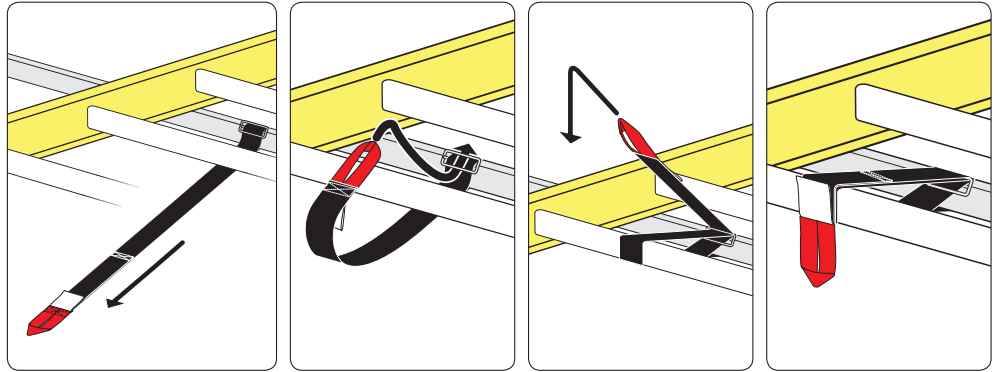

1/2" Wrench

10mm Wrench

PART #	DESCRIPTION	QTY	ITEM ITEM NOT DRAWN TO SCALE
W004	1/4" X 7/8" WASHER	12	
W021	1/4" LOCK WASHER	12	
B018	1 3/4" X 5/16" CARRIAGE BOLT	4	
B201	TAP SCREW	12	
B227	M6-40 HEX BOLT	12	
N016	5/16" PLASTIC KNOB	4	
H32	H1 MOUNTING BASE (LOW)	2	
H34	H1 MOUNTING BASE (STANDARD)	4	
A613-52	2" X 1" X 52" CROSS BAR	1	
A613-53	2" X 1" X 53" CROSS BAR	2	
H45	MOUNT RISER	6	
A02	LADDER GUIDE	2	
A06	LADDER STOPPER	2	
A69	EZ-HOOK & LOOP STRAP	2	
BG545	RUBBER BAR GUARD 45"	3	

Hook & Loop Strap

Directions

RUBBER BAR GUARDS

- Press the rubber bar guard into the channels of cross bars
- Leave 4" on each end