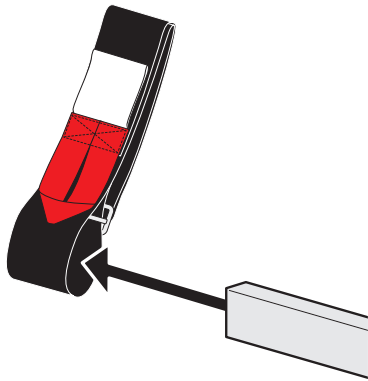

Van & Truck Cargo System

Vantech USA www.vantech.us

PRODUCT INFO

Part #: H1373W
System: H1 Series
Material: Aluminum
Fitment: Mercedes Metris 2017-Newer
Color: White

REQUIRED TOOLS

Power Tool With Phillips Head

1/2" Wrench

10mm Wrench

PART #	DESCRIPTION	QTY	ITEM ITEM NOT DRAWN TO SCALE
W004	1/4" X 7/8" WASHER	12	
W021	1/4" LOCK WASHER	12	
B018	1 3/4" X 5/16" CARRIAGE BOLT	4	
B201	TAP SCREW	12	
B227	M6-40 HEX BOLT	12	
N016	5/16" PLASTIC KNOB	4	
H32	H1 MOUNTING BASE (LOW)	2	
H34	H1 MOUNTING BASE (STANDARD)	4	
A613-52	2" X 1" X 52" CROSS BAR	1	
A613-53	2" X 1" X 53" CROSS BAR	2	
H45	MOUNT RISER	6	
A02	LADDER GUIDE	2	
A06	LADDER STOPPER	2	
A69	EZ-HOOK & LOOP STRAP	2	
BG545	RUBBER BAR GUARD 45"	3	

Hook & Loop Strap

Directions

RUBBER BAR GUARDS

- Press the rubber bar guard into the channels of cross bars
- Leave 4" on each end