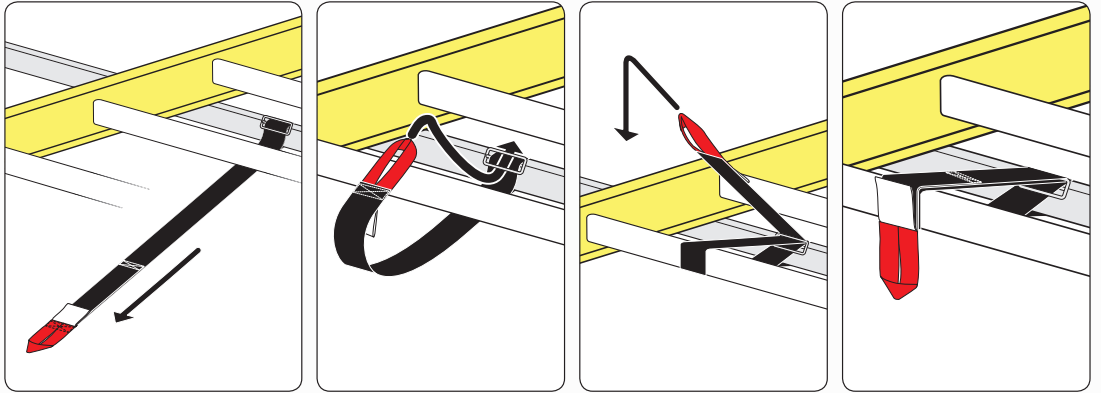

PRODUCT INFO

Part #: H2665W
System: H1 Series
Material: Aluminum
Fitment: Sprinter 2007-On (High Roof)
Color: White

Fastens onto factory tracks (if available)

Tracks sold seperately
Part# R20 / R21

REQUIRED TOOLS

Power Tool With Phillips Head

1/2" Wrench

PART#	DESCRIPTION	QTY	ITEM
S054	5/16" DOUBLE SLIDER (5" BOLT TO BOLT)	4	
B201	TAP SCREW	8	
N005	5/16" NYLON NUT	8	
W008	5/16" X 3/4" WASHER	8	
B018	5/16" X 1 3/4" CARRIAGE BOLT	2	
N016	5/16" KNOB	2	
H34	H1 MOUNTING BASE	4	
A613-50	2" X 1" X 50" CROSS BAR	2	
A02	LADDER GUIDE	1	
A06	LADDER STOPPER	1	
A69	EZ-VELCRO STRAP	1	
BG542	RUBBER BAR GUARD 42"	2	

items not drawn to scale

EZ-Velcro Strap

Directions

RUBBER BAR GUARDS

- Press the rubber bar guard into the channels of cross bars
- Leave 4" on each end