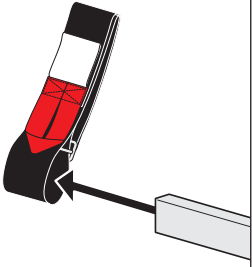

PRODUCT INFO

Part #: H2665W
System: H1 Series
Material: Aluminum
Fitment: Sprinter 2007-On (High Roof)
Color: White

Fastens onto factory tracks (if available)

Tracks sold seperately
Part# R20 / R21

REQUIRED TOOLS

Power Tool With Phillips Head

1/2" Wrench

PART#	DESCRIPTION	QTY	ITEM
S054	5/16" DOUBLE SLIDER (5" BOLT TO BOLT)	4	
B201	TAP SCREW	8	
N005	5/16" NYLON NUT	8	
W008	5/16" X 3/4" WASHER	8	
B018	5/16" X 1 3/4" CARRIAGE BOLT	2	
N016	5/16" KNOB	2	
H34	H1 MOUNTING BASE	4	
A613-50	2" X 1" X 50" CROSS BAR	2	
A02	LADDER GUIDE	1	
A06	LADDER STOPPER	1	
A69	EZ-VELCRO STRAP	1	
BG542	RUBBER BAR GUARD 42"	2	

items not drawn to scale

EZ-Velcro Strap

Directions

RUBBER BAR GUARDS

- Press the rubber bar guard into the channels of cross bars
- Leave 4" on each end