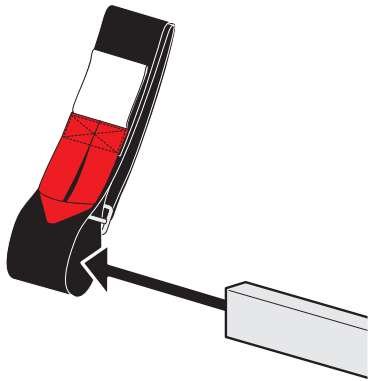

Van & Truck Cargo System

Vantech USA www.vantech.us

PRODUCT INFO

Part #: J2202W
System: J2000
Material: Aluminum
Fitment: Ford Transit Connect 2014-On
Color: White

REQUIRED TOOLS

3/16" Allen Key Wrench

1/2" Wrench

PART #	DESCRIPTION	QTY	ITEM ITEM NOT DRAWN TO SCALE
S052	DOUBLE SLIDER 2" BOLT TO BOLT	4	
S062	DOUBLE SLIDER 1 3/8" BOLT TO BOLT	1	
W001	1/4" X 1/2" WASHER	8	
W008	5/16" X 3/4" WASHER	22	
W022	5/16" LOCK WASHER	4	
B065	5/16" X 1" HEX BOLT	2	
B103	1/4" X 1 1/4" BUTTON HEAD ALLEN BOLT	8	
B068	5/16" X 1 3/4" HEX BOLT	4	
N002	5/16" NUT	4	
N005	5/16" NYLON NUT	12	
M11	MOUNTING BASE (STANDARD)	4	
A285-50	2.25" X 1" X 50" CROSS BAR	2	
G203	RUBBER SEAT 2.75"	4	
BG550	RUBBER BAR GUARD 50"	2	
A04	SIDE SUPPORT	4	
A11	LADDER BASE	1	
A15	STOPPER	1	
A69	EZ-HOOK & LOOP STRAP	1	

Hook & Loop Strap

Directions

RUBBER BAR GUARD

- Press the rubber bar guard into the channels of cross bars

SYSTEM PLACEMENT MUST BE PLACED IN THIS ORDER

Do not tighten hardware