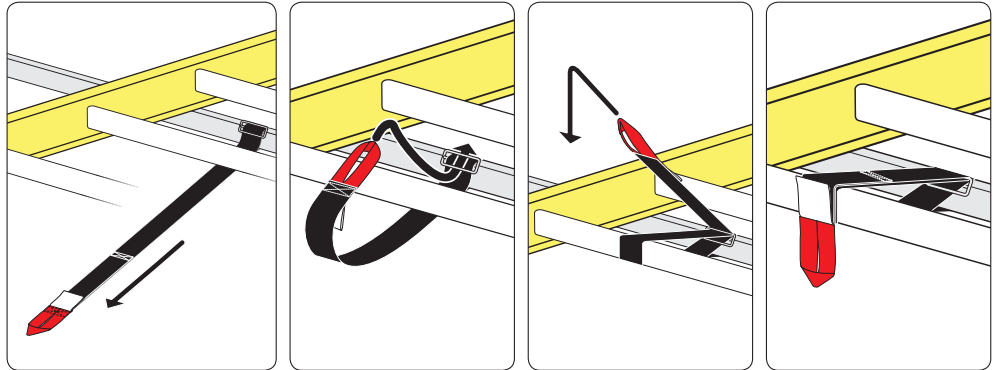

Van & Truck Cargo System

Vantech USA www.vantech.us

PRODUCT INFO

Part #: J2202W
System: J2000
Material: Aluminum
Fitment: Ford Transit Connect 2014-On
Color: White

REQUIRED TOOLS

3/16" Allen Key Wrench

1/2" Wrench

PART #	DESCRIPTION	QTY	ITEM ITEM NOT DRAWN TO SCALE
S052	DOUBLE SLIDER 2" BOLT TO BOLT	4	
S062	DOUBLE SLIDER 1 3/8" BOLT TO BOLT	1	
W001	1/4" X 1/2" WASHER	8	
W008	5/16" X 3/4" WASHER	22	
W022	5/16" LOCK WASHER	4	
B065	5/16" X 1" HEX BOLT	2	
B103	1/4" X 1 1/4" BUTTON HEAD ALLEN BOLT	8	
B068	5/16" X 1 3/4" HEX BOLT	4	
N002	5/16" NUT	4	
N005	5/16" NYLON NUT	12	
M11	MOUNTING BASE (STANDARD)	4	
A285-50	2.25" X 1" X 50" CROSS BAR	2	
G203	RUBBER SEAT 2.75"	4	
BG550	RUBBER BAR GUARD 50"	2	
A04	SIDE SUPPORT	4	
A11	LADDER BASE	1	
A15	STOPPER	1	
A69	EZ-HOOK & LOOP STRAP	1	

Hook & Loop Strap

Directions

RUBBER BAR GUARD

- Press the rubber bar guard into the channels of cross bars

SYSTEM PLACEMENT MUST BE PLACED IN THIS ORDER

Do not tighten hardware