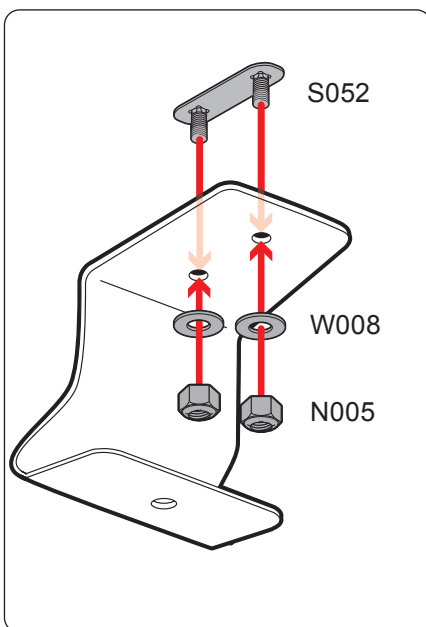

PART #	DESCRIPTION	QTY	ITEM ITEM NOT DRAWN TO SCALE
S052	DOUBLE SLIDER 2" BOLT TO BOLT	4	
S062	DOUBLE SLIDER 1 3/8" BOLT TO BOLT	1	
W001	1/4" X 1/2" WASHER	8	
W008	5/16" X 3/4" WASHER	22	
W022	5/16" LOCK WASHER	4	
B065	5/16" X 1" HEX BOLT	2	
B103	1/4" X 1 1/4" BUTTON HEAD ALLEN BOLT	8	
B068	5/16" X 1 3/4" HEX BOLT	4	
N002	5/16" NUT	4	
N005	5/16" NYLON NUT	12	
M11	MOUNTING BASE (STANDARD)	4	
A285-50	2.25" X 1" X 50" CROSS BAR	2	
G203	RUBBER SEAT 2.75"	4	
BG550	RUBBER BAR GUARD 50"	2	
A04	SIDE SUPPORT	4	
A11	LADDER BASE	1	
A15	STOPPER	1	
A69	EZ-HOOK & LOOP STRAP	1	

Hook & Loop Strap

Directions

RUBBER BAR GUARD

- Press the rubber bar guard into the channels of cross bars

SYSTEM PLACEMENT MUST BE PLACED IN THIS ORDER

Do not tighten hardware