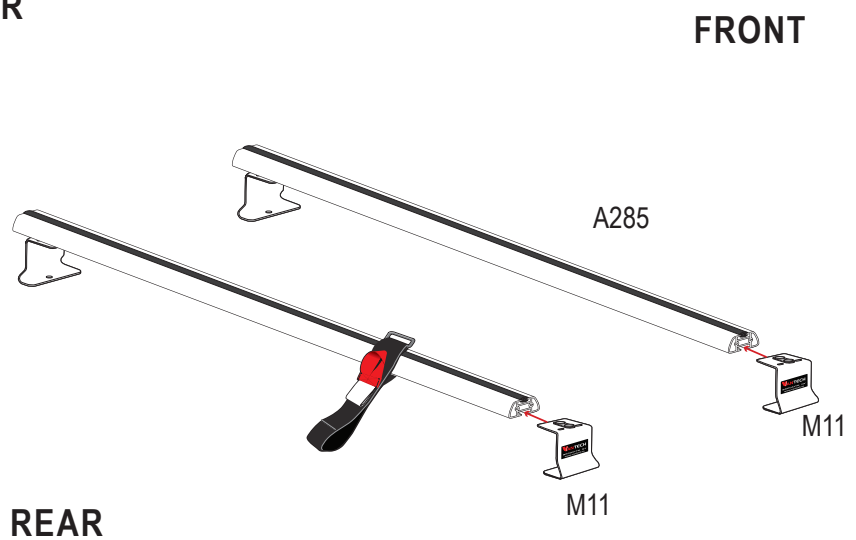

Van & Truck Cargo System

Vantech USA www.vantech.us

PRODUCT INFO

Part #: J2202W
System: J2000
Material: Aluminum
Fitment: Ford Transit Connect 2014-On
Color: White

REQUIRED TOOLS

3/16" Allen Key Wrench

1/2" Wrench

PART #	DESCRIPTION	QTY	ITEM ITEM NOT DRAWN TO SCALE
S052	DOUBLE SLIDER 2" BOLT TO BOLT	4	
S062	DOUBLE SLIDER 1 3/8" BOLT TO BOLT	1	
W001	1/4" X 1/2" WASHER	8	
W008	5/16" X 3/4" WASHER	22	
W022	5/16" LOCK WASHER	4	
B065	5/16" X 1" HEX BOLT	2	
B103	1/4" X 1 1/4" BUTTON HEAD ALLEN BOLT	8	
B068	5/16" X 1 3/4" HEX BOLT	4	
N002	5/16" NUT	4	
N005	5/16" NYLON NUT	12	
M11	MOUNTING BASE (STANDARD)	4	
A285-50	2.25" X 1" X 50" CROSS BAR	2	
G203	RUBBER SEAT 2.75"	4	
BG550	RUBBER BAR GUARD 50"	2	
A04	SIDE SUPPORT	4	
A11	LADDER BASE	1	
A15	STOPPER	1	
A69	EZ-HOOK & LOOP STRAP	1	

Hook & Loop Strap

Directions

RUBBER BAR GUARD

- Press the rubber bar guard into the channels of cross bars

SYSTEM PLACEMENT MUST BE PLACED IN THIS ORDER

Do not tighten hardware