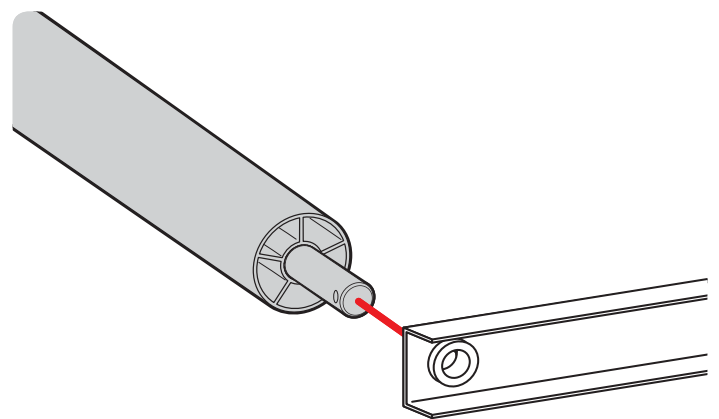

PRODUCT INFO

Part #: ROH124-57W
System: H1 Series
Material: Aluminum
Fitment: Ford Transit Cargo 2015-Newer
Chevy Express 1996-Newer
GMC Savana 1996-Newer
Color: White Plates
Roller Bar is Silver

REQUIRED TOOLS

ITEM NOT DRAWN TO SCALE

ROLLER POSITIONS (Position roller pass rear door)

ProMaster

**Nissan NV
(Cargo Van High Roof)**

Fullsize Van

PIN-04

REPEAT ON OPPOSITE SIDE

TIGHTLY SECURE ALL HARDWARE.