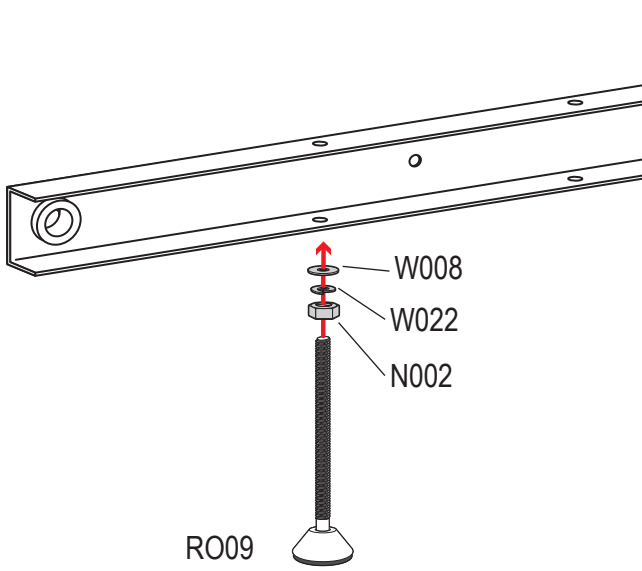

PRODUCT INFO

Part #: ROH124-57W
System: H1 Series
Material: Aluminum
Fitment: Ford Transit Cargo 2015-Newer
Chevy Express 1996-Newer
GMC Savana 1996-Newer
Color: White Plates
Roller Bar is Silver

REQUIRED TOOLS

1/2" Wrench

9/16" Wrench

PART #	DESCRIPTION	QTY	ITEM
B078	3/8" X 1" HEX BOLT	4	
N002	5/16" NUT	4	
N003	3/8" NUT	4	
W008	5/16" X 3/4" WASHER	4	
W013	3/8" X 3/4" WASHER	4	
W016	3/8" X 1" WASHER	4	
W022	5/16" LOCK WASHER	4	
W023	3/8" LOCK WASHER	4	
RO09	4" RISER BASE	2	
PIN-04	PIN	2	
ROH124	ROLLER H1 (24")	2	
A324-57	ROLLER WITH PRONGS	1	

ITEM NOT DRAWN TO SCALE

ROLLER POSITIONS (Position roller pass rear door)

ProMaster

**Nissan NV
(Cargo Van High Roof)**

Fullsize Van

PIN-04

REPEAT ON OPPOSITE SIDE

TIGHTLY SECURE ALL HARDWARE.