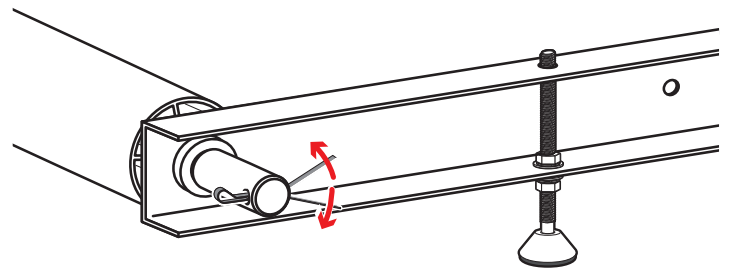

PRODUCT INFO

Part #: ROH124-57W
System: H1 Series
Material: Aluminum
Fitment: Ford Transit Cargo 2015-Newer
Chevy Express 1996-Newer
GMC Savana 1996-Newer
Color: White Plates
Roller Bar is Silver

REQUIRED TOOLS

ITEM NOT DRAWN TO SCALE

ROLLER POSITIONS (Position roller pass rear door)

ProMaster

**Nissan NV
(Cargo Van High Roof)**

Fullsize Van

PIN-04

REPEAT ON OPPOSITE SIDE

TIGHTLY SECURE ALL HARDWARE.