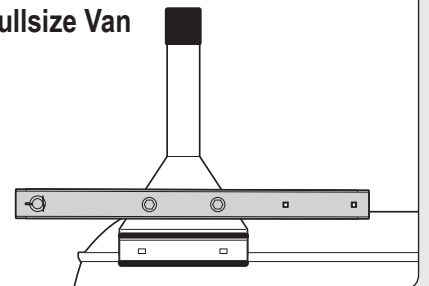

PRODUCT INFO

Part #: ROH124-57W
System: H1 Series
Material: Aluminum
Fitment: Ford Transit Cargo 2015-Newer
Chevy Express 1996-Newer
GMC Savana 1996-Newer
Color: White Plates
Roller Bar is Silver

REQUIRED TOOLS

ITEM NOT DRAWN TO SCALE

ROLLER POSITIONS (Position roller pass rear door)

ProMaster

**Nissan NV
(Cargo Van High Roof)**

Fullsize Van

PIN-04

REPEAT ON OPPOSITE SIDE

TIGHTLY SECURE ALL HARDWARE.