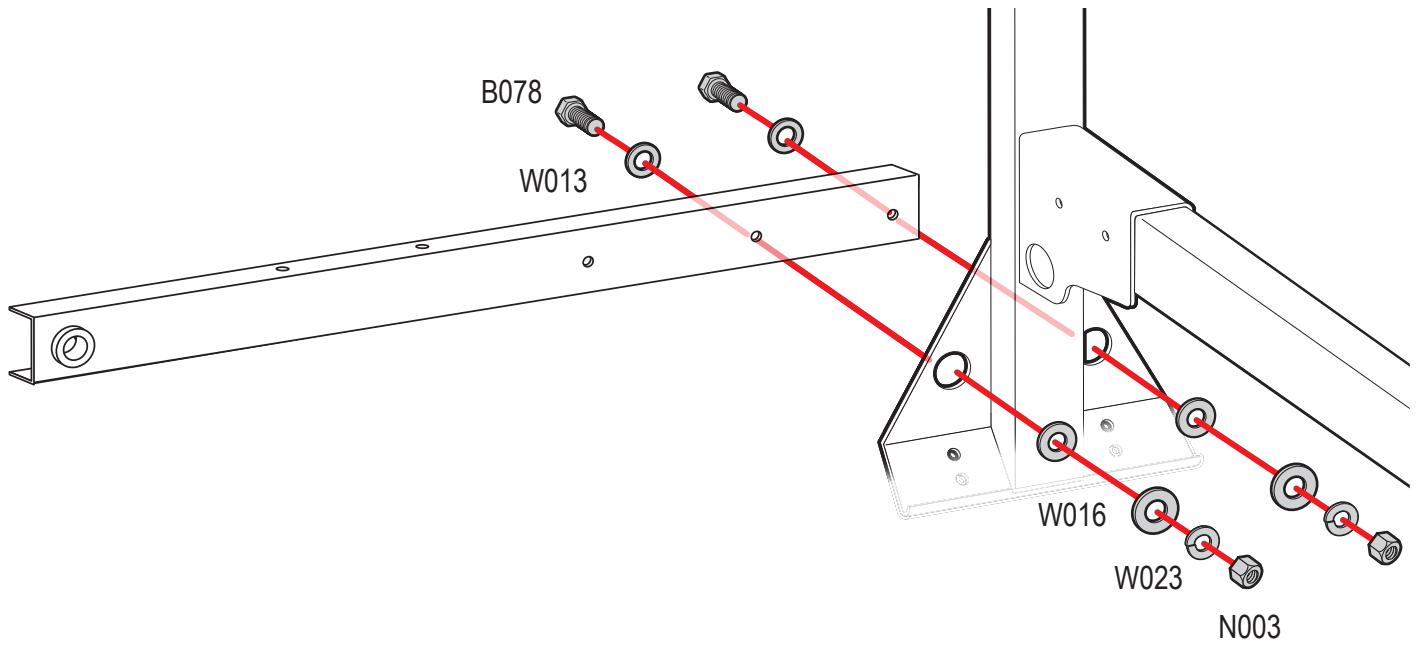

PRODUCT INFO

Part #: ROH124-57W
System: H1 Series
Material: Aluminum
Fitment: Ford Transit Cargo 2015-Newer
Chevy Express 1996-Newer
GMC Savana 1996-Newer
Color: White Plates
Roller Bar is Silver

REQUIRED TOOLS

1/2" Wrench

9/16" Wrench

PART #	DESCRIPTION	QTY	ITEM
B078	3/8" X 1" HEX BOLT	4	
N002	5/16" NUT	4	
N003	3/8" NUT	4	
W008	5/16" X 3/4" WASHER	4	
W013	3/8" X 3/4" WASHER	4	
W016	3/8" X 1" WASHER	4	
W022	5/16" LOCK WASHER	4	
W023	3/8" LOCK WASHER	4	
RO09	4" RISER BASE	2	
PIN-04	PIN	2	
ROH124	ROLLER H1 (24")	2	
A324-57	ROLLER WITH PRONGS	1	

ITEM NOT DRAWN TO SCALE

ROLLER POSITIONS (Position roller pass rear door)

ProMaster

**Nissan NV
(Cargo Van High Roof)**

Fullsize Van

PIN-04

REPEAT ON OPPOSITE SIDE

TIGHTLY SECURE ALL HARDWARE.