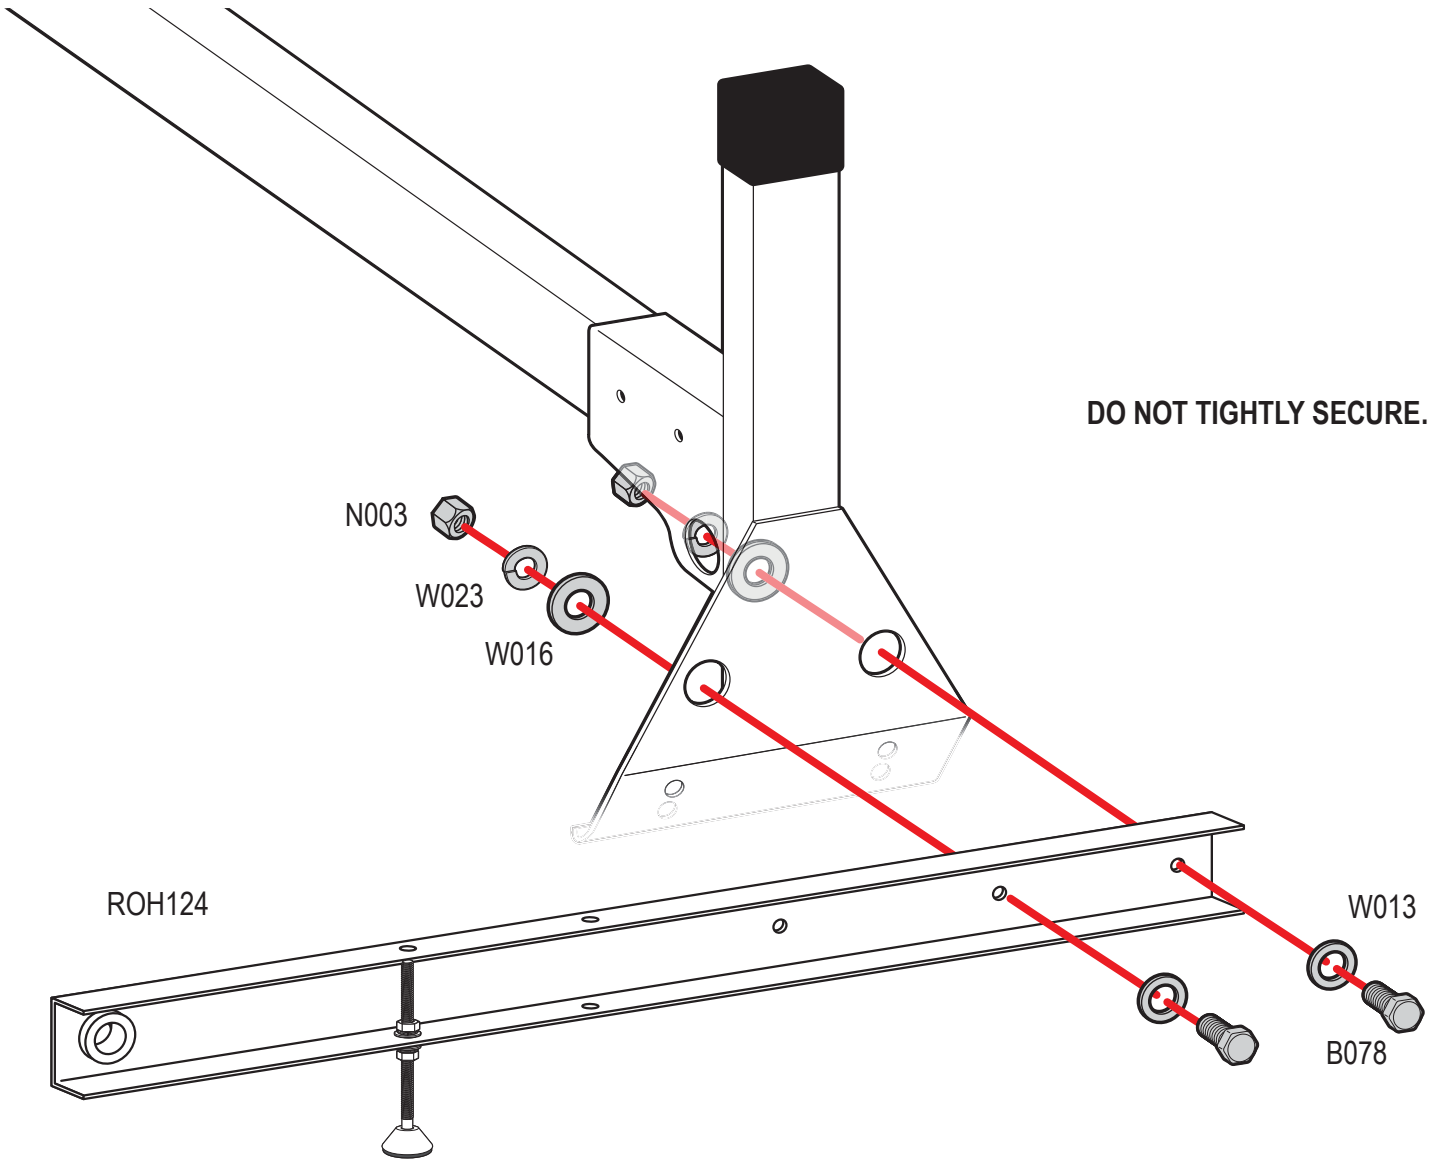

PRODUCT INFO

Part #: ROH124-57W
System: H1 Series
Material: Aluminum
Fitment: Ford Transit Cargo 2015-Newer
Chevy Express 1996-Newer
GMC Savana 1996-Newer
Color: White Plates
Roller Bar is Silver

REQUIRED TOOLS

1/2" Wrench

9/16" Wrench

PART #	DESCRIPTION	QTY	ITEM
B078	3/8" X 1" HEX BOLT	4	
N002	5/16" NUT	4	
N003	3/8" NUT	4	
W008	5/16" X 3/4" WASHER	4	
W013	3/8" X 3/4" WASHER	4	
W016	3/8" X 1" WASHER	4	
W022	5/16" LOCK WASHER	4	
W023	3/8" LOCK WASHER	4	
RO09	4" RISER BASE	2	
PIN-04	PIN	2	
ROH124	ROLLER H1 (24")	2	
A324-57	ROLLER WITH PRONGS	1	

ITEM NOT DRAWN TO SCALE

ROLLER POSITIONS (Position roller pass rear door)

ProMaster

**Nissan NV
(Cargo Van High Roof)**

Fullsize Van

PIN-04

REPEAT ON OPPOSITE SIDE

TIGHTLY SECURE ALL HARDWARE.