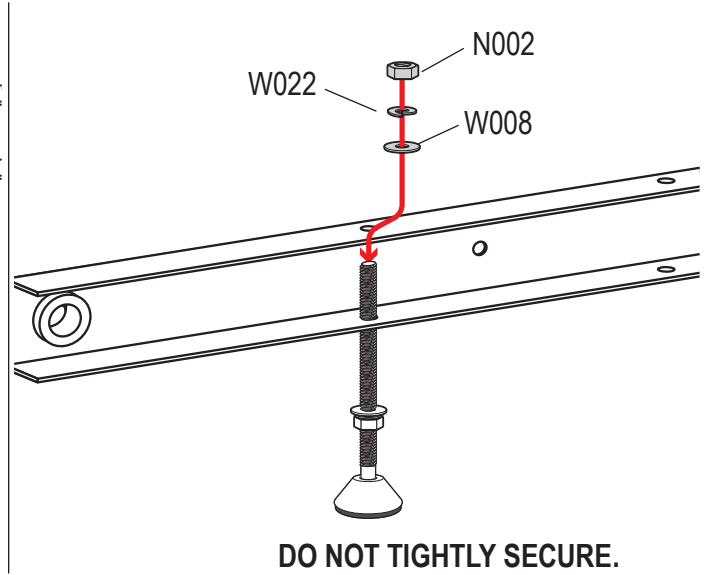

PRODUCT INFO

Part #: ROH124-57W
System: H1 Series
Material: Aluminum
Fitment: Ford Transit Cargo 2015-Newer
Chevy Express 1996-Newer
GMC Savana 1996-Newer
Color: White Plates
Roller Bar is Silver

REQUIRED TOOLS

1/2" Wrench

9/16" Wrench

PART #	DESCRIPTION	QTY	ITEM
B078	3/8" X 1" HEX BOLT	4	
N002	5/16" NUT	4	
N003	3/8" NUT	4	
W008	5/16" X 3/4" WASHER	4	
W013	3/8" X 3/4" WASHER	4	
W016	3/8" X 1" WASHER	4	
W022	5/16" LOCK WASHER	4	
W023	3/8" LOCK WASHER	4	
RO09	4" RISER BASE	2	
PIN-04	PIN	2	
ROH124	ROLLER H1 (24")	2	
A324-57	ROLLER WITH PRONGS	1	

ITEM NOT DRAWN TO SCALE

ROLLER POSITIONS (Position roller pass rear door)

ProMaster

**Nissan NV
(Cargo Van High Roof)**

Fullsize Van

PIN-04

REPEAT ON OPPOSITE SIDE

TIGHTLY SECURE ALL HARDWARE.