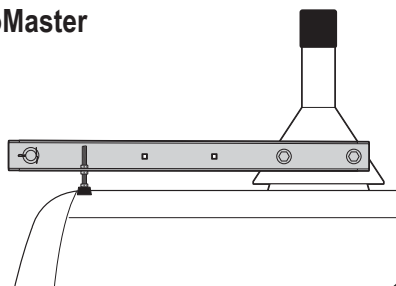

PRODUCT INFO

Part #: ROH124-57W
System: H1 Series
Material: Aluminum
Fitment: Ford Transit Cargo 2015-Newer
Chevy Express 1996-Newer
GMC Savana 1996-Newer
Color: White Plates
Roller Bar is Silver

REQUIRED TOOLS

1/2" Wrench

9/16" Wrench

PART #	DESCRIPTION	QTY	ITEM
B078	3/8" X 1" HEX BOLT	4	
N002	5/16" NUT	4	
N003	3/8" NUT	4	
W008	5/16" X 3/4" WASHER	4	
W013	3/8" X 3/4" WASHER	4	
W016	3/8" X 1" WASHER	4	
W022	5/16" LOCK WASHER	4	
W023	3/8" LOCK WASHER	4	
RO09	4" RISER BASE	2	
PIN-04	PIN	2	
ROH124	ROLLER H1 (24")	2	
A324-57	ROLLER WITH PRONGS	1	

ITEM NOT DRAWN TO SCALE

ROLLER POSITIONS (Position roller pass rear door)

ProMaster

**Nissan NV
(Cargo Van High Roof)**

Fullsize Van

PIN-04

REPEAT ON OPPOSITE SIDE

TIGHTLY SECURE ALL HARDWARE.