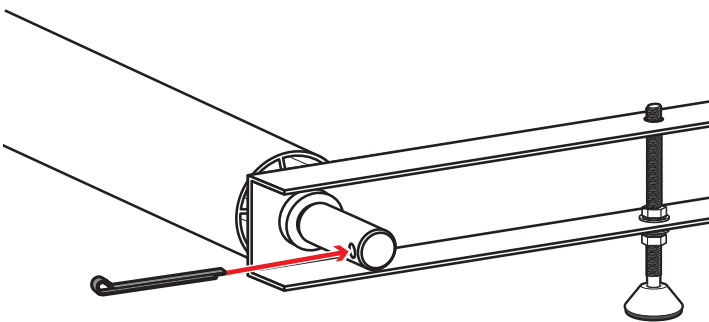

PRODUCT INFO

Part #: ROH124-57W
System: H1 Series
Material: Aluminum
Fitment: Ford Transit Cargo 2015-Newer
Chevy Express 1996-Newer
GMC Savana 1996-Newer
Color: White Plates
Roller Bar is Silver

REQUIRED TOOLS

ITEM NOT DRAWN TO SCALE

ROLLER POSITIONS (Position roller pass rear door)

ProMaster

**Nissan NV
(Cargo Van High Roof)**

Fullsize Van

PIN-04

REPEAT ON OPPOSITE SIDE

TIGHTLY SECURE ALL HARDWARE.