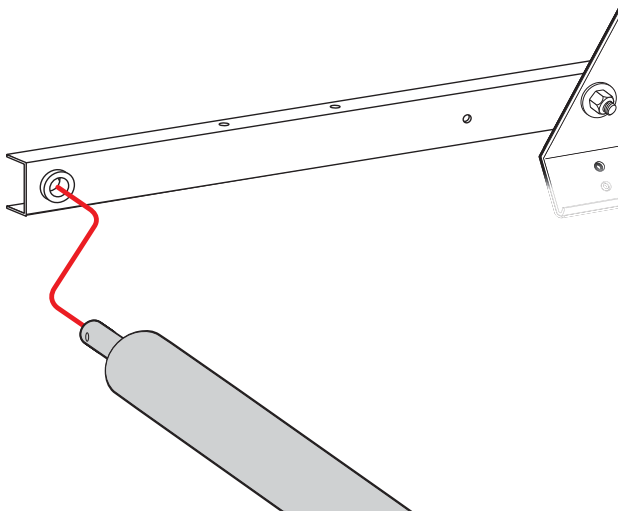

PRODUCT INFO

Part #: ROH124-57W
System: H1 Series
Material: Aluminum
Fitment: Ford Transit Cargo 2015-Newer
Chevy Express 1996-Newer
GMC Savana 1996-Newer
Color: White Plates
Roller Bar is Silver

REQUIRED TOOLS

ITEM NOT DRAWN TO SCALE

ROLLER POSITIONS (Position roller pass rear door)

ProMaster

**Nissan NV
(Cargo Van High Roof)**

Fullsize Van

PIN-04

REPEAT ON OPPOSITE SIDE

TIGHTLY SECURE ALL HARDWARE.