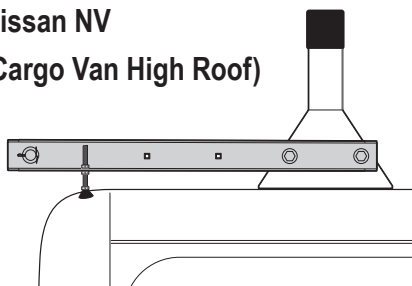

**Nissan NV
(Cargo Van High Roof)**