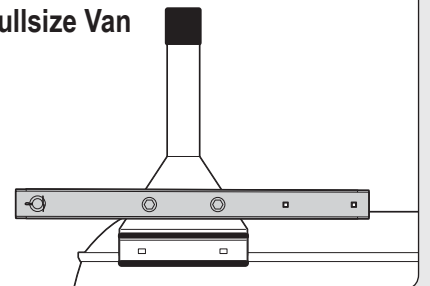

PRODUCT INFO

Part #: ROH124-57W
System: H1 Series
Material: Aluminum
Fitment: Ford Transit Cargo 2015-Newer
Chevy Express 1996-Newer
GMC Savana 1996-Newer
Color: White Plates
Roller Bar is Silver

REQUIRED TOOLS

ROLLER POSITIONS (Position roller pass rear door)

ProMaster

**Nissan NV
(Cargo Van High Roof)**

Fullsize Van

PIN-04

REPEAT ON OPPOSITE SIDE

TIGHTLY SECURE ALL HARDWARE.