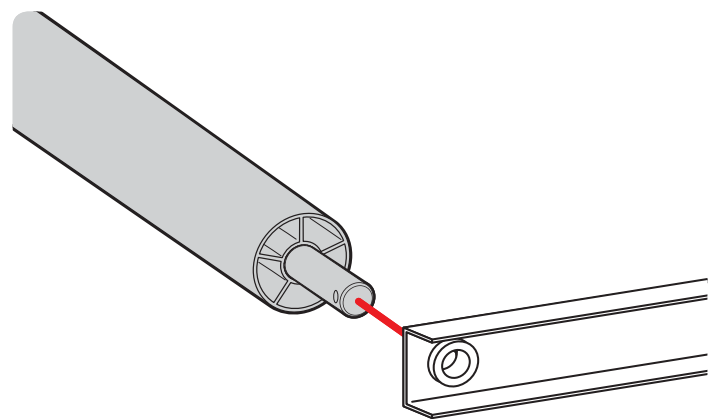

PRODUCT INFO

Part #: ROH124-57W
System: H1 Series
Material: Aluminum
Fitment: Ford Transit Cargo 2015-Newer
Chevy Express 1996-Newer
GMC Savana 1996-Newer
Color: White Plates
Roller Bar is Silver

REQUIRED TOOLS

1/2" Wrench

9/16" Wrench

PART #	DESCRIPTION	QTY	ITEM
B078	3/8" X 1" HEX BOLT	4	 ITEM NOT DRAWN TO SCALE
N002	5/16" NUT	4	
N003	3/8" NUT	4	
W008	5/16" X 3/4" WASHER	4	
W013	3/8" X 3/4" WASHER	4	
W016	3/8" X 1" WASHER	4	
W022	5/16" LOCK WASHER	4	
W023	3/8" LOCK WASHER	4	
RO09	4" RISER BASE	2	
PIN-04	PIN	2	
ROH124	ROLLER H1 (24")	2	
A324-57	ROLLER WITH PRONGS	1	

ROLLER POSITIONS (Position roller pass rear door)

ProMaster

**Nissan NV
(Cargo Van High Roof)**

Fullsize Van

PIN-04

REPEAT ON OPPOSITE SIDE

TIGHTLY SECURE ALL HARDWARE.