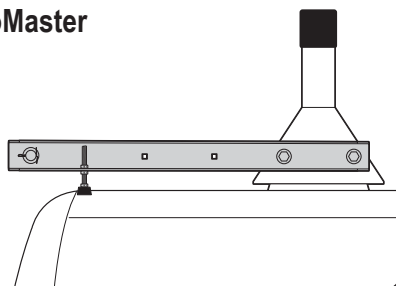

PRODUCT INFO

Part #: ROH124-57W
System: H1 Series
Material: Aluminum
Fitment: Ford Transit Cargo 2015-Newer
Chevy Express 1996-Newer
GMC Savana 1996-Newer
Color: White Plates
Roller Bar is Silver

REQUIRED TOOLS

1/2" Wrench

9/16" Wrench

PART #	DESCRIPTION	QTY	ITEM
B078	3/8" X 1" HEX BOLT	4	 ITEM NOT DRAWN TO SCALE
N002	5/16" NUT	4	
N003	3/8" NUT	4	
W008	5/16" X 3/4" WASHER	4	
W013	3/8" X 3/4" WASHER	4	
W016	3/8" X 1" WASHER	4	
W022	5/16" LOCK WASHER	4	
W023	3/8" LOCK WASHER	4	
RO09	4" RISER BASE	2	
PIN-04	PIN	2	
ROH124	ROLLER H1 (24")	2	
A324-57	ROLLER WITH PRONGS	1	

ROLLER POSITIONS (Position roller pass rear door)

ProMaster

**Nissan NV
(Cargo Van High Roof)**

Fullsize Van

PIN-04

REPEAT ON OPPOSITE SIDE

TIGHTLY SECURE ALL HARDWARE.