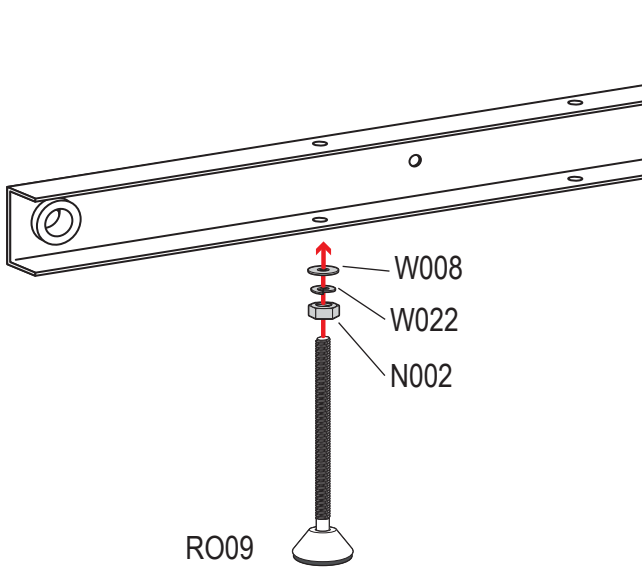

PRODUCT INFO

Part #: ROH124-57W
System: H1 Series
Material: Aluminum
Fitment: Ford Transit Cargo 2015-Newer
Chevy Express 1996-Newer
GMC Savana 1996-Newer
Color: White Plates
Roller Bar is Silver

REQUIRED TOOLS

1/2" Wrench

9/16" Wrench

PART #	DESCRIPTION	QTY	ITEM
B078	3/8" X 1" HEX BOLT	4	 ITEM NOT DRAWN TO SCALE
N002	5/16" NUT	4	
N003	3/8" NUT	4	
W008	5/16" X 3/4" WASHER	4	
W013	3/8" X 3/4" WASHER	4	
W016	3/8" X 1" WASHER	4	
W022	5/16" LOCK WASHER	4	
W023	3/8" LOCK WASHER	4	
RO09	4" RISER BASE	2	
PIN-04	PIN	2	
ROH124	ROLLER H1 (24")	2	
A324-57	ROLLER WITH PRONGS	1	

ROLLER POSITIONS (Position roller pass rear door)

ProMaster

**Nissan NV
(Cargo Van High Roof)**

Fullsize Van

PIN-04

REPEAT ON OPPOSITE SIDE

TIGHTLY SECURE ALL HARDWARE.