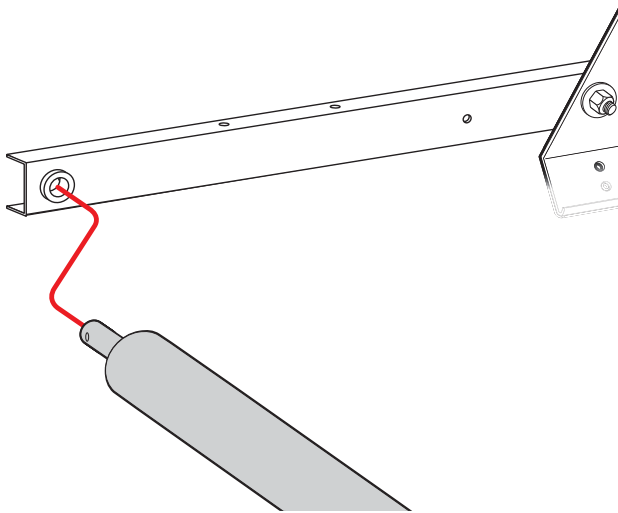

PRODUCT INFO

Part #: ROH124-57W
System: H1 Series
Material: Aluminum
Fitment: Ford Transit Cargo 2015-Newer
Chevy Express 1996-Newer
GMC Savana 1996-Newer
Color: White Plates
Roller Bar is Silver

REQUIRED TOOLS

ROLLER POSITIONS (Position roller pass rear door)

ProMaster

**Nissan NV
(Cargo Van High Roof)**

Fullsize Van

PIN-04

REPEAT ON OPPOSITE SIDE

TIGHTLY SECURE ALL HARDWARE.