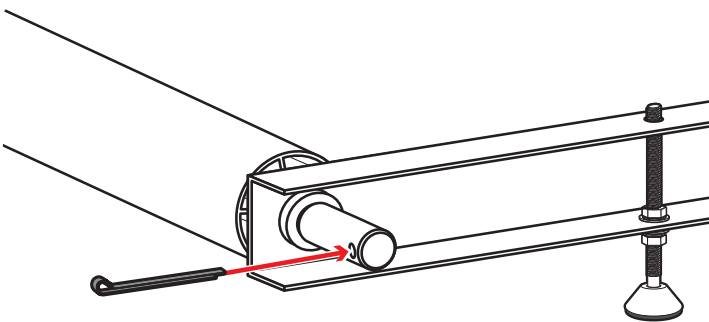

PRODUCT INFO

Part #: ROH124-57W
System: H1 Series
Material: Aluminum
Fitment: Ford Transit Cargo 2015-Newer
Chevy Express 1996-Newer
GMC Savana 1996-Newer
Color: White Plates
Roller Bar is Silver

REQUIRED TOOLS

ROLLER POSITIONS (Position roller pass rear door)

ProMaster

**Nissan NV
(Cargo Van High Roof)**

Fullsize Van

PIN-04

REPEAT ON OPPOSITE SIDE

TIGHTLY SECURE ALL HARDWARE.