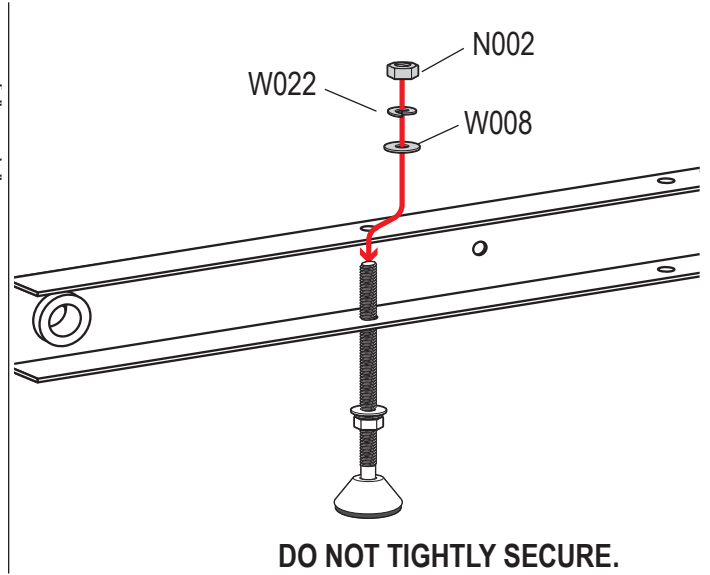

PRODUCT INFO

Part #: ROH124-57W
System: H1 Series
Material: Aluminum
Fitment: Ford Transit Cargo 2015-Newer
Chevy Express 1996-Newer
GMC Savana 1996-Newer
Color: White Plates
Roller Bar is Silver

REQUIRED TOOLS

1/2" Wrench

9/16" Wrench

PART #	DESCRIPTION	QTY	ITEM
B078	3/8" X 1" HEX BOLT	4	 ITEM NOT DRAWN TO SCALE
N002	5/16" NUT	4	
N003	3/8" NUT	4	
W008	5/16" X 3/4" WASHER	4	
W013	3/8" X 3/4" WASHER	4	
W016	3/8" X 1" WASHER	4	
W022	5/16" LOCK WASHER	4	
W023	3/8" LOCK WASHER	4	
RO09	4" RISER BASE	2	
PIN-04	PIN	2	
ROH124	ROLLER H1 (24")	2	
A324-57	ROLLER WITH PRONGS	1	

ROLLER POSITIONS (Position roller pass rear door)

ProMaster

**Nissan NV
(Cargo Van High Roof)**

Fullsize Van

PIN-04

REPEAT ON OPPOSITE SIDE

TIGHTLY SECURE ALL HARDWARE.