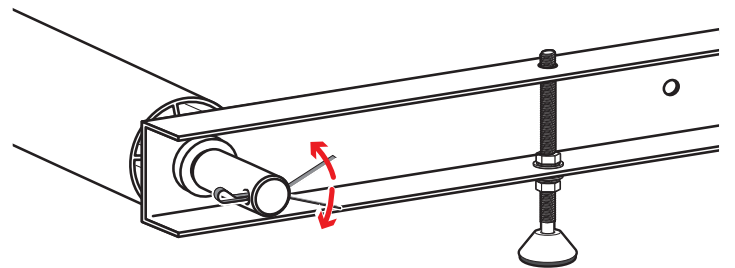

PRODUCT INFO

Part #: ROH124-57W
System: H1 Series
Material: Aluminum
Fitment: Ford Transit Cargo 2015-Newer
Chevy Express 1996-Newer
GMC Savana 1996-Newer
Color: White Plates
Roller Bar is Silver

REQUIRED TOOLS

ROLLER POSITIONS (Position roller pass rear door)

ProMaster

**Nissan NV
(Cargo Van High Roof)**

Fullsize Van

PIN-04

REPEAT ON OPPOSITE SIDE

TIGHTLY SECURE ALL HARDWARE.