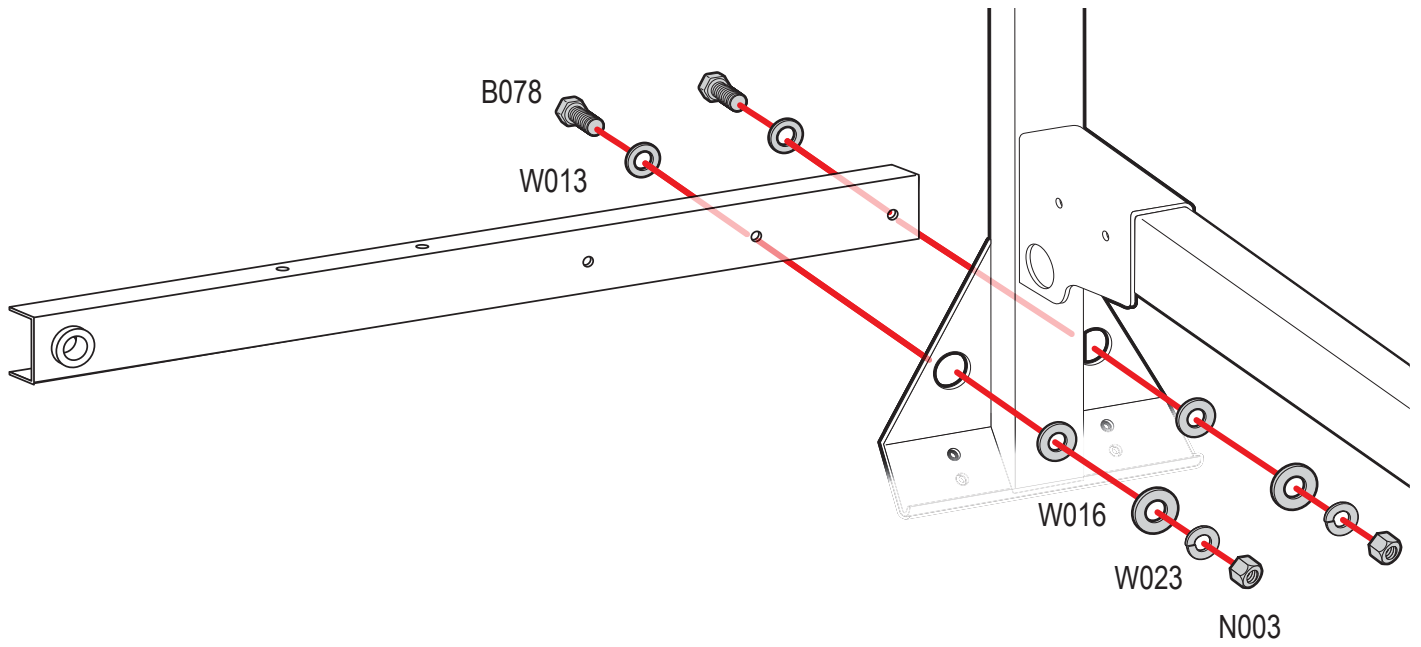

PRODUCT INFO

Part #: ROH124-57W
System: H1 Series
Material: Aluminum
Fitment: Ford Transit Cargo 2015-Newer
Chevy Express 1996-Newer
GMC Savana 1996-Newer
Color: White Plates
Roller Bar is Silver

REQUIRED TOOLS

1/2" Wrench

9/16" Wrench

PART #	DESCRIPTION	QTY	ITEM
B078	3/8" X 1" HEX BOLT	4	 ITEM NOT DRAWN TO SCALE
N002	5/16" NUT	4	
N003	3/8" NUT	4	
W008	5/16" X 3/4" WASHER	4	
W013	3/8" X 3/4" WASHER	4	
W016	3/8" X 1" WASHER	4	
W022	5/16" LOCK WASHER	4	
W023	3/8" LOCK WASHER	4	
RO09	4" RISER BASE	2	
PIN-04	PIN	2	
ROH124	ROLLER H1 (24")	2	
A324-57	ROLLER WITH PRONGS	1	

ROLLER POSITIONS (Position roller pass rear door)

ProMaster

**Nissan NV
(Cargo Van High Roof)**

Fullsize Van

PIN-04

REPEAT ON OPPOSITE SIDE

TIGHTLY SECURE ALL HARDWARE.