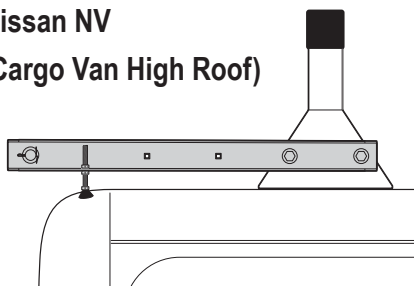

**Nissan NV
(Cargo Van High Roof)**