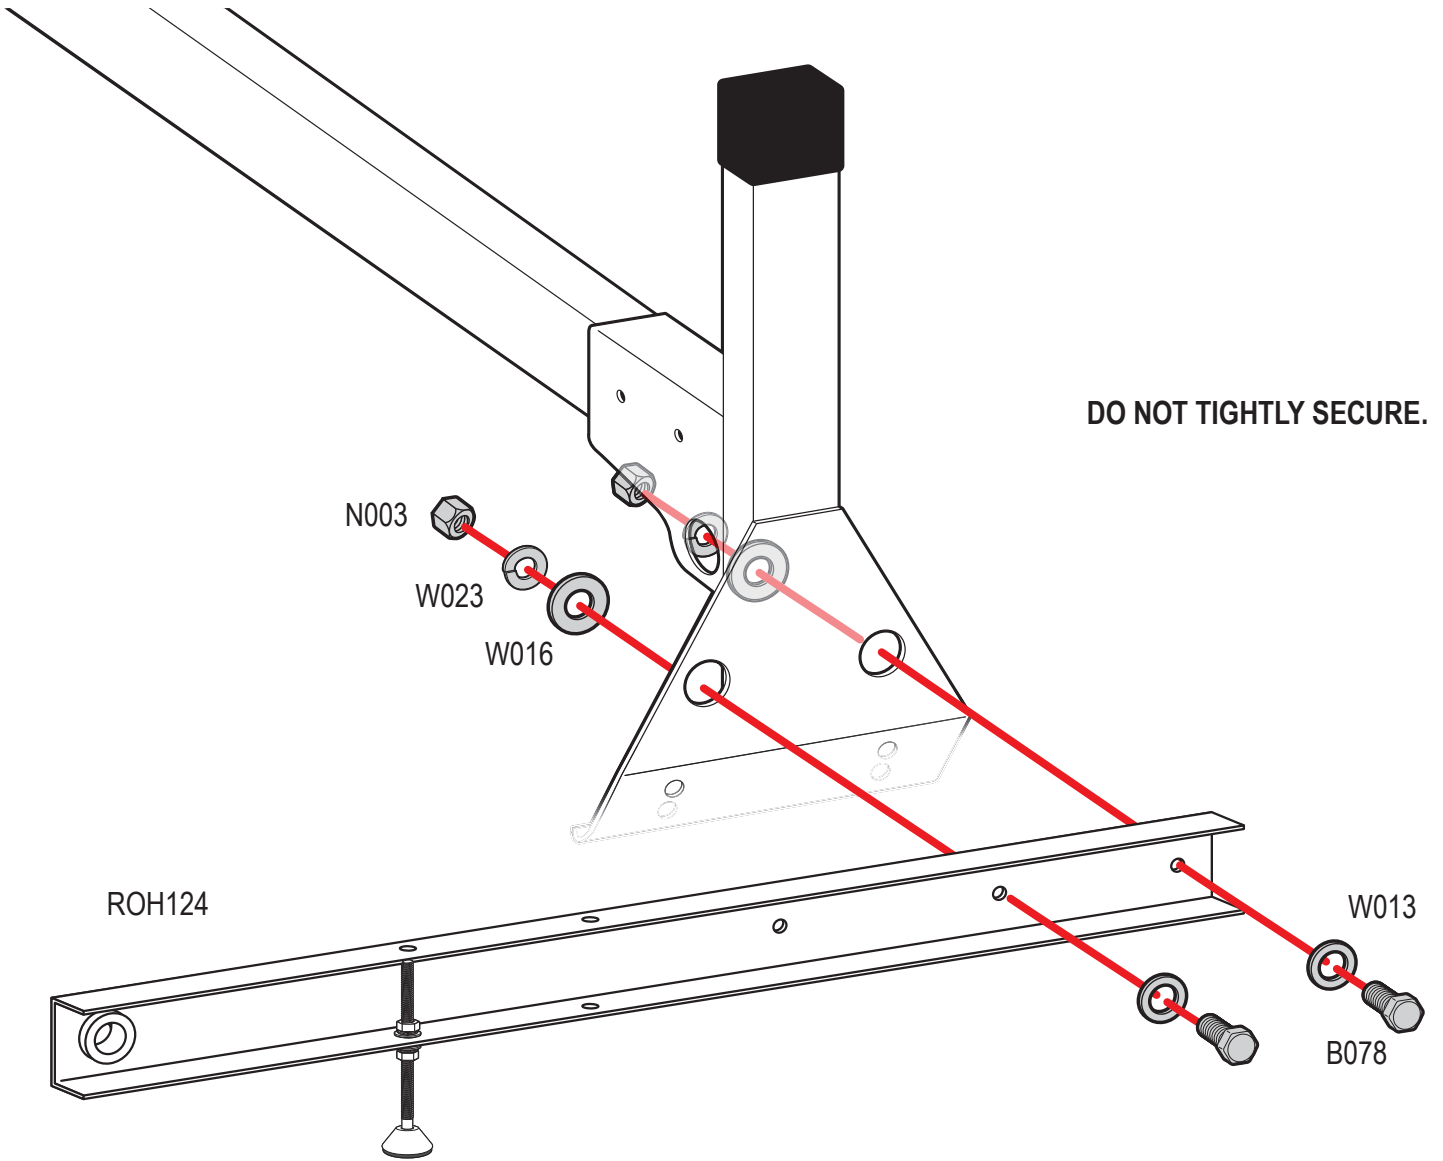

PRODUCT INFO

Part #: ROH124-57W
System: H1 Series
Material: Aluminum
Fitment: Ford Transit Cargo 2015-Newer
Chevy Express 1996-Newer
GMC Savana 1996-Newer
Color: White Plates
Roller Bar is Silver

REQUIRED TOOLS

1/2" Wrench

9/16" Wrench

PART #	DESCRIPTION	QTY	ITEM
B078	3/8" X 1" HEX BOLT	4	 ITEM NOT DRAWN TO SCALE
N002	5/16" NUT	4	
N003	3/8" NUT	4	
W008	5/16" X 3/4" WASHER	4	
W013	3/8" X 3/4" WASHER	4	
W016	3/8" X 1" WASHER	4	
W022	5/16" LOCK WASHER	4	
W023	3/8" LOCK WASHER	4	
RO09	4" RISER BASE	2	
PIN-04	PIN	2	
ROH124	ROLLER H1 (24")	2	
A324-57	ROLLER WITH PRONGS	1	

ROLLER POSITIONS (Position roller pass rear door)

ProMaster

**Nissan NV
(Cargo Van High Roof)**

Fullsize Van

PIN-04

REPEAT ON OPPOSITE SIDE

TIGHTLY SECURE ALL HARDWARE.