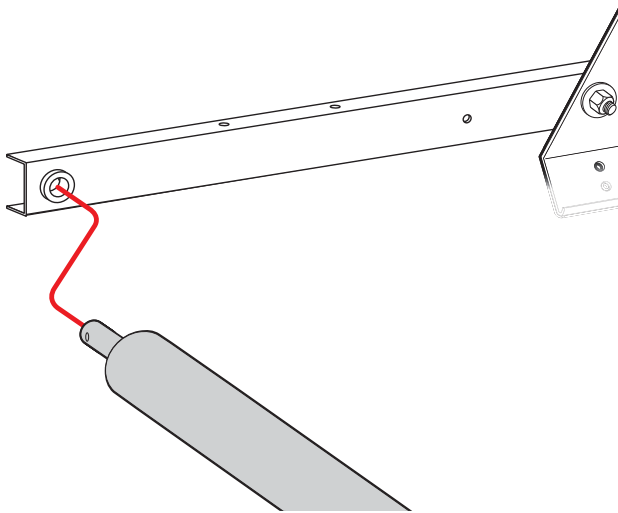

PRODUCT INFO

Part #: ROH124-60W
System: H1 Series
Material: Aluminum
Fitment:
Color: White Plates
Roller Bar is Silver

REQUIRED TOOLS

1/2" Wrench

9/16" Wrench

| PART # | DESCRIPTION | QTY | ITEM |
|---------|---------------------|-----|---|
| B078 | 3/8" X 1" HEX BOLT | 4 |  ITEM NOT DRAWN TO SCALE |
| N002 | 5/16" NUT | 4 |  |
| N003 | 3/8" NUT | 4 |  |
| W008 | 5/16" X 3/4" WASHER | 4 |  |
| W013 | 3/8" X 3/4" WASHER | 4 |  |
| W016 | 3/8" X 1" WASHER | 4 |  |
| W022 | 5/16" LOCK WASHER | 4 |  |
| W023 | 3/8" LOCK WASHER | 4 |  |
| RO09 | 4" RISER BASE | 2 |  |
| PIN-04 | PIN | 2 |  |
| ROH124 | ROLLER H1 (24") | 2 |  |
| A324-60 | ROLLER WITH PRONGS | 1 |  |

ROLLER POSITIONS (Position roller pass rear door)

ProMaster

**Nissan NV
(Cargo Van High Roof)**

Fullsize Van

PIN-04

REPEAT ON OPPOSITE SIDE

TIGHTLY SECURE ALL HARDWARE.