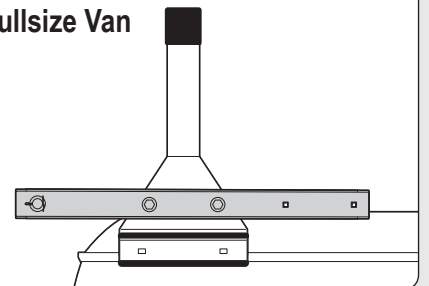

PRODUCT INFO

Part #: ROH124-60W
System: H1 Series
Material: Aluminum
Fitment:
Color: White Plates
Roller Bar is Silver

REQUIRED TOOLS

1/2" Wrench

9/16" Wrench

| PART # | DESCRIPTION | QTY | ITEM |
|---------|---------------------|-----|---|
| B078 | 3/8" X 1" HEX BOLT | 4 |  ITEM NOT DRAWN TO SCALE |
| N002 | 5/16" NUT | 4 |  |
| N003 | 3/8" NUT | 4 |  |
| W008 | 5/16" X 3/4" WASHER | 4 |  |
| W013 | 3/8" X 3/4" WASHER | 4 |  |
| W016 | 3/8" X 1" WASHER | 4 |  |
| W022 | 5/16" LOCK WASHER | 4 |  |
| W023 | 3/8" LOCK WASHER | 4 |  |
| RO09 | 4" RISER BASE | 2 |  |
| PIN-04 | PIN | 2 |  |
| ROH124 | ROLLER H1 (24") | 2 |  |
| A324-60 | ROLLER WITH PRONGS | 1 |  |

ROLLER POSITIONS (Position roller pass rear door)

ProMaster

**Nissan NV
(Cargo Van High Roof)**

Fullsize Van

PIN-04

REPEAT ON OPPOSITE SIDE

TIGHTLY SECURE ALL HARDWARE.