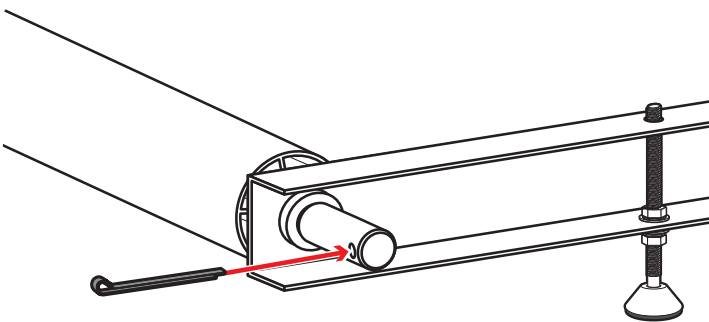

PRODUCT INFO

Part #: ROH124-60W
System: H1 Series
Material: Aluminum
Fitment:
Color: White Plates
Roller Bar is Silver

REQUIRED TOOLS

1/2" Wrench

9/16" Wrench

| PART # | DESCRIPTION | QTY | ITEM |
|---------|---------------------|-----|---|
| B078 | 3/8" X 1" HEX BOLT | 4 |  ITEM NOT DRAWN TO SCALE |
| N002 | 5/16" NUT | 4 |  |
| N003 | 3/8" NUT | 4 |  |
| W008 | 5/16" X 3/4" WASHER | 4 |  |
| W013 | 3/8" X 3/4" WASHER | 4 |  |
| W016 | 3/8" X 1" WASHER | 4 |  |
| W022 | 5/16" LOCK WASHER | 4 |  |
| W023 | 3/8" LOCK WASHER | 4 |  |
| RO09 | 4" RISER BASE | 2 |  |
| PIN-04 | PIN | 2 |  |
| ROH124 | ROLLER H1 (24") | 2 |  |
| A324-60 | ROLLER WITH PRONGS | 1 |  |

ROLLER POSITIONS (Position roller pass rear door)

ProMaster

**Nissan NV
(Cargo Van High Roof)**

Fullsize Van

PIN-04

REPEAT ON OPPOSITE SIDE

TIGHTLY SECURE ALL HARDWARE.