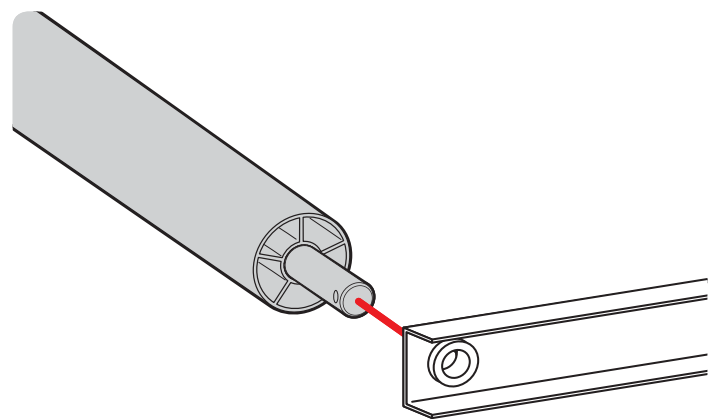

PRODUCT INFO

Part #: ROH124-60W
System: H1 Series
Material: Aluminum
Fitment:
Color: White Plates
Roller Bar is Silver

REQUIRED TOOLS

1/2" Wrench

9/16" Wrench

| PART # | DESCRIPTION | QTY | ITEM |
|---------|---------------------|-----|---|
| B078 | 3/8" X 1" HEX BOLT | 4 |  ITEM NOT DRAWN TO SCALE |
| N002 | 5/16" NUT | 4 |  |
| N003 | 3/8" NUT | 4 |  |
| W008 | 5/16" X 3/4" WASHER | 4 |  |
| W013 | 3/8" X 3/4" WASHER | 4 |  |
| W016 | 3/8" X 1" WASHER | 4 |  |
| W022 | 5/16" LOCK WASHER | 4 |  |
| W023 | 3/8" LOCK WASHER | 4 |  |
| RO09 | 4" RISER BASE | 2 |  |
| PIN-04 | PIN | 2 |  |
| ROH124 | ROLLER H1 (24") | 2 |  |
| A324-60 | ROLLER WITH PRONGS | 1 |  |

ROLLER POSITIONS (Position roller pass rear door)

ProMaster

**Nissan NV
(Cargo Van High Roof)**

Fullsize Van

PIN-04

REPEAT ON OPPOSITE SIDE

TIGHTLY SECURE ALL HARDWARE.