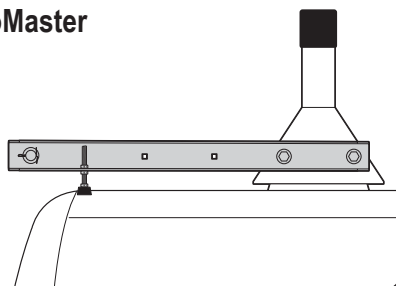

PRODUCT INFO

Part #: ROH124-60W
System: H1 Series
Material: Aluminum
Fitment:
Color: White Plates
Roller Bar is Silver

REQUIRED TOOLS

1/2" Wrench

9/16" Wrench

| PART # | DESCRIPTION | QTY | ITEM |
|---------|---------------------|-----|---|
| B078 | 3/8" X 1" HEX BOLT | 4 |  ITEM NOT DRAWN TO SCALE |
| N002 | 5/16" NUT | 4 |  |
| N003 | 3/8" NUT | 4 |  |
| W008 | 5/16" X 3/4" WASHER | 4 |  |
| W013 | 3/8" X 3/4" WASHER | 4 |  |
| W016 | 3/8" X 1" WASHER | 4 |  |
| W022 | 5/16" LOCK WASHER | 4 |  |
| W023 | 3/8" LOCK WASHER | 4 |  |
| RO09 | 4" RISER BASE | 2 |  |
| PIN-04 | PIN | 2 |  |
| ROH124 | ROLLER H1 (24") | 2 |  |
| A324-60 | ROLLER WITH PRONGS | 1 |  |

ROLLER POSITIONS (Position roller pass rear door)

ProMaster

**Nissan NV
(Cargo Van High Roof)**

Fullsize Van

PIN-04

REPEAT ON OPPOSITE SIDE

TIGHTLY SECURE ALL HARDWARE.