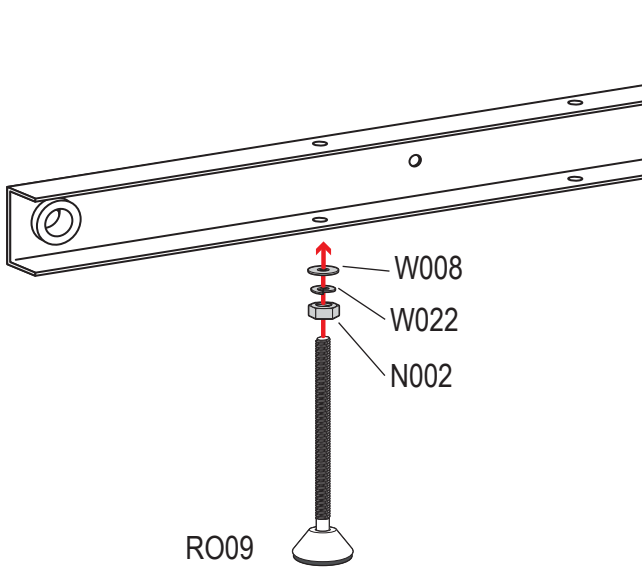

PRODUCT INFO

Part #: ROH124-60W
System: H1 Series
Material: Aluminum
Fitment:
Color: White Plates
Roller Bar is Silver

REQUIRED TOOLS

1/2" Wrench

9/16" Wrench

| PART # | DESCRIPTION | QTY | ITEM |
|---------|---------------------|-----|---|
| B078 | 3/8" X 1" HEX BOLT | 4 |  ITEM NOT DRAWN TO SCALE |
| N002 | 5/16" NUT | 4 |  |
| N003 | 3/8" NUT | 4 |  |
| W008 | 5/16" X 3/4" WASHER | 4 |  |
| W013 | 3/8" X 3/4" WASHER | 4 |  |
| W016 | 3/8" X 1" WASHER | 4 |  |
| W022 | 5/16" LOCK WASHER | 4 |  |
| W023 | 3/8" LOCK WASHER | 4 |  |
| RO09 | 4" RISER BASE | 2 |  |
| PIN-04 | PIN | 2 |  |
| ROH124 | ROLLER H1 (24") | 2 |  |
| A324-60 | ROLLER WITH PRONGS | 1 |  |

ROLLER POSITIONS (Position roller pass rear door)

ProMaster

**Nissan NV
(Cargo Van High Roof)**

Fullsize Van

PIN-04

REPEAT ON OPPOSITE SIDE

TIGHTLY SECURE ALL HARDWARE.