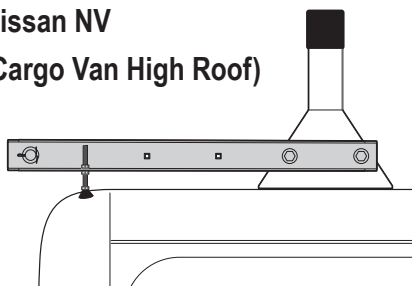

PRODUCT INFO

Part #: ROH124-60W
System: H1 Series
Material: Aluminum
Fitment:
Color: White Plates
Roller Bar is Silver

REQUIRED TOOLS

1/2" Wrench

9/16" Wrench

| PART # | DESCRIPTION | QTY | ITEM |
|---------|---------------------|-----|---|
| B078 | 3/8" X 1" HEX BOLT | 4 |  ITEM NOT DRAWN TO SCALE |
| N002 | 5/16" NUT | 4 |  |
| N003 | 3/8" NUT | 4 |  |
| W008 | 5/16" X 3/4" WASHER | 4 |  |
| W013 | 3/8" X 3/4" WASHER | 4 |  |
| W016 | 3/8" X 1" WASHER | 4 |  |
| W022 | 5/16" LOCK WASHER | 4 |  |
| W023 | 3/8" LOCK WASHER | 4 |  |
| RO09 | 4" RISER BASE | 2 |  |
| PIN-04 | PIN | 2 |  |
| ROH124 | ROLLER H1 (24") | 2 |  |
| A324-60 | ROLLER WITH PRONGS | 1 |  |

ROLLER POSITIONS (Position roller pass rear door)

ProMaster

**Nissan NV
(Cargo Van High Roof)**

Fullsize Van

PIN-04

REPEAT ON OPPOSITE SIDE

TIGHTLY SECURE ALL HARDWARE.