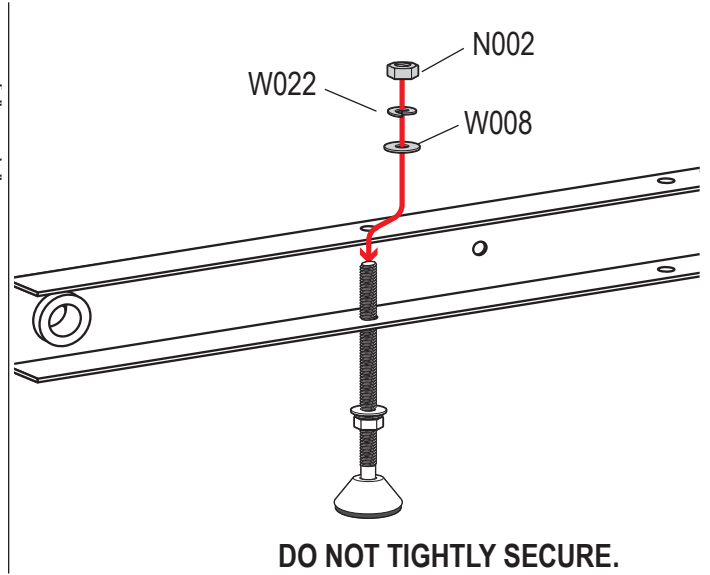

PRODUCT INFO

Part #: ROH124-60W
System: H1 Series
Material: Aluminum
Fitment:
Color: White Plates
Roller Bar is Silver

REQUIRED TOOLS

1/2" Wrench

9/16" Wrench

| PART # | DESCRIPTION | QTY | ITEM |
|---------|---------------------|-----|---|
| B078 | 3/8" X 1" HEX BOLT | 4 |  ITEM NOT DRAWN TO SCALE |
| N002 | 5/16" NUT | 4 |  |
| N003 | 3/8" NUT | 4 |  |
| W008 | 5/16" X 3/4" WASHER | 4 |  |
| W013 | 3/8" X 3/4" WASHER | 4 |  |
| W016 | 3/8" X 1" WASHER | 4 |  |
| W022 | 5/16" LOCK WASHER | 4 |  |
| W023 | 3/8" LOCK WASHER | 4 |  |
| RO09 | 4" RISER BASE | 2 |  |
| PIN-04 | PIN | 2 |  |
| ROH124 | ROLLER H1 (24") | 2 |  |
| A324-60 | ROLLER WITH PRONGS | 1 |  |

ROLLER POSITIONS (Position roller pass rear door)

ProMaster

**Nissan NV
(Cargo Van High Roof)**

Fullsize Van

PIN-04

REPEAT ON OPPOSITE SIDE

TIGHTLY SECURE ALL HARDWARE.