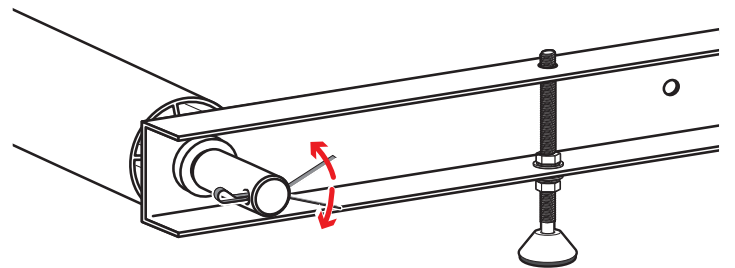

PRODUCT INFO

Part #: ROH124-60W
System: H1 Series
Material: Aluminum
Fitment:
Color: White Plates
Roller Bar is Silver

REQUIRED TOOLS

1/2" Wrench

9/16" Wrench

| PART # | DESCRIPTION | QTY | ITEM |
|---------|---------------------|-----|---|
| B078 | 3/8" X 1" HEX BOLT | 4 |  ITEM NOT DRAWN TO SCALE |
| N002 | 5/16" NUT | 4 |  |
| N003 | 3/8" NUT | 4 |  |
| W008 | 5/16" X 3/4" WASHER | 4 |  |
| W013 | 3/8" X 3/4" WASHER | 4 |  |
| W016 | 3/8" X 1" WASHER | 4 |  |
| W022 | 5/16" LOCK WASHER | 4 |  |
| W023 | 3/8" LOCK WASHER | 4 |  |
| RO09 | 4" RISER BASE | 2 |  |
| PIN-04 | PIN | 2 |  |
| ROH124 | ROLLER H1 (24") | 2 |  |
| A324-60 | ROLLER WITH PRONGS | 1 |  |

ROLLER POSITIONS (Position roller pass rear door)

ProMaster

**Nissan NV
(Cargo Van High Roof)**

Fullsize Van

PIN-04

REPEAT ON OPPOSITE SIDE

TIGHTLY SECURE ALL HARDWARE.