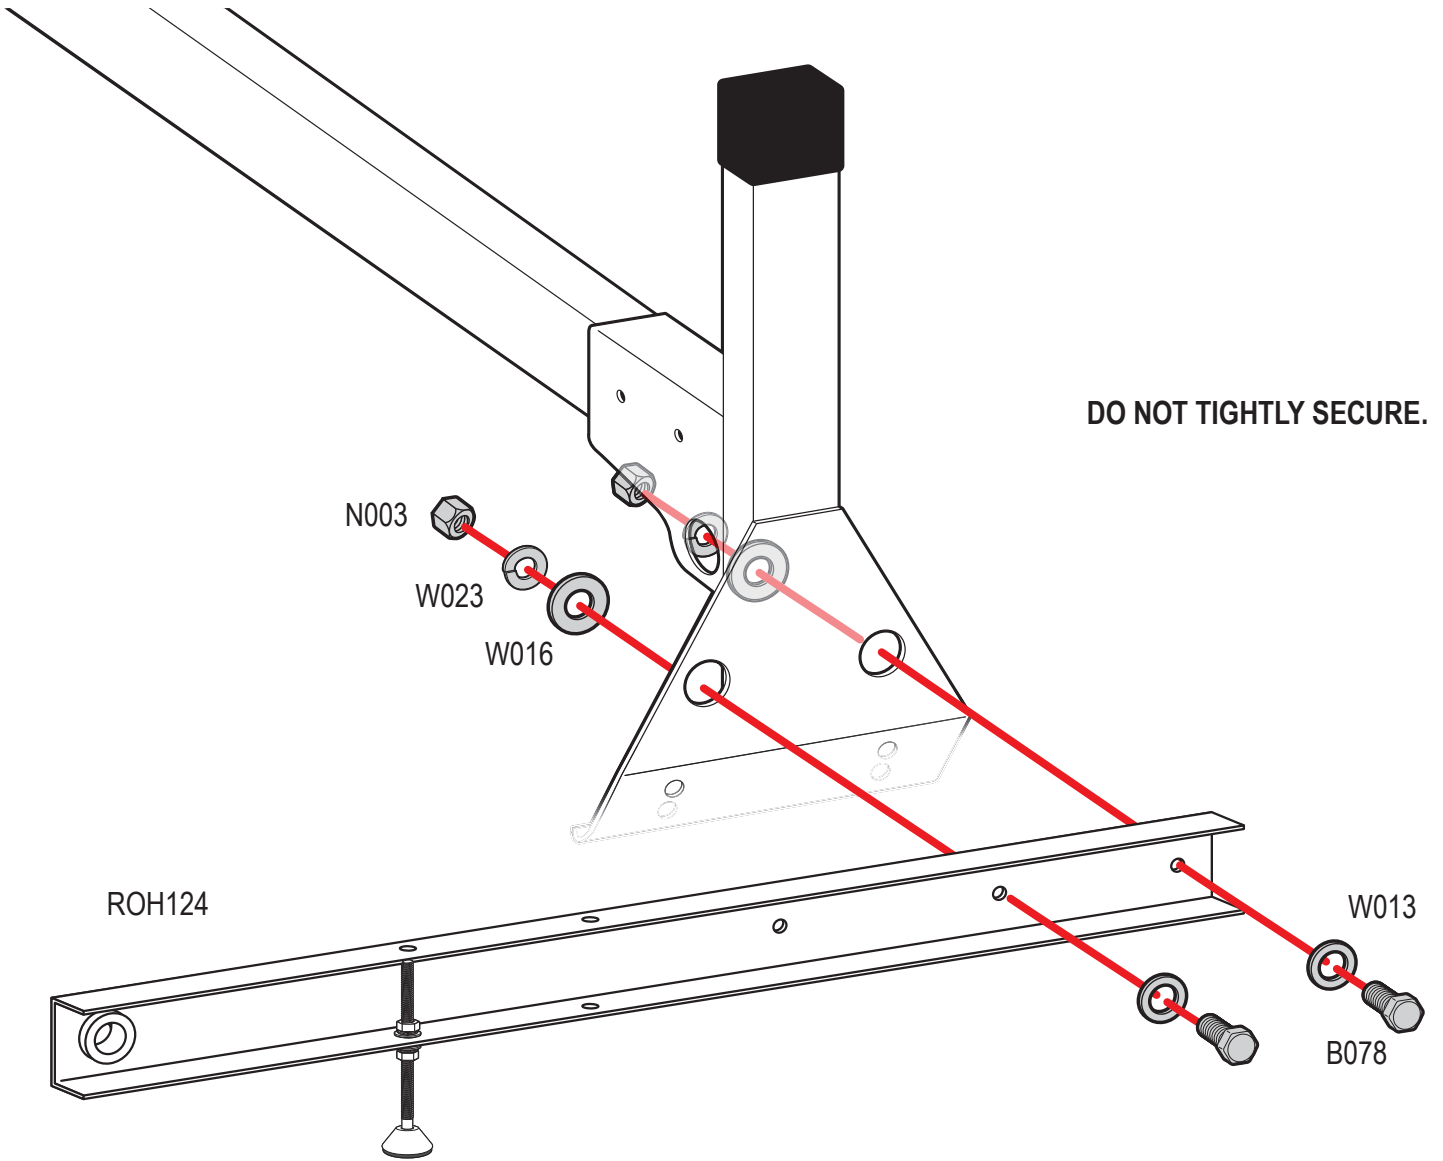

PRODUCT INFO

Part #: ROH124-60W
System: H1 Series
Material: Aluminum
Fitment:
Color: White Plates
Roller Bar is Silver

REQUIRED TOOLS

1/2" Wrench

9/16" Wrench

| PART # | DESCRIPTION | QTY | ITEM |
|---------|---------------------|-----|---|
| B078 | 3/8" X 1" HEX BOLT | 4 |  ITEM NOT DRAWN TO SCALE |
| N002 | 5/16" NUT | 4 |  |
| N003 | 3/8" NUT | 4 |  |
| W008 | 5/16" X 3/4" WASHER | 4 |  |
| W013 | 3/8" X 3/4" WASHER | 4 |  |
| W016 | 3/8" X 1" WASHER | 4 |  |
| W022 | 5/16" LOCK WASHER | 4 |  |
| W023 | 3/8" LOCK WASHER | 4 |  |
| RO09 | 4" RISER BASE | 2 |  |
| PIN-04 | PIN | 2 |  |
| ROH124 | ROLLER H1 (24") | 2 |  |
| A324-60 | ROLLER WITH PRONGS | 1 |  |

ROLLER POSITIONS (Position roller pass rear door)

ProMaster

**Nissan NV
(Cargo Van High Roof)**

Fullsize Van

PIN-04

REPEAT ON OPPOSITE SIDE

TIGHTLY SECURE ALL HARDWARE.