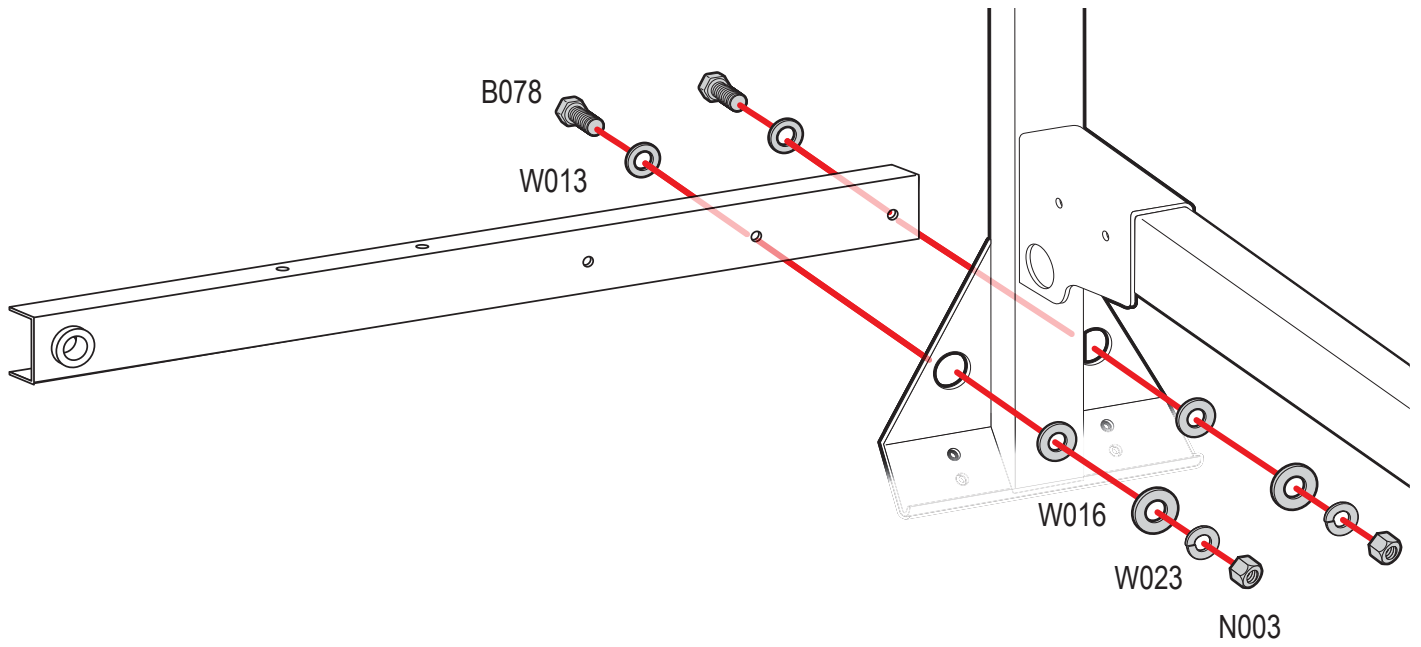

PRODUCT INFO

Part #: ROH124-60W
System: H1 Series
Material: Aluminum
Fitment:
Color: White Plates
Roller Bar is Silver

REQUIRED TOOLS

1/2" Wrench

9/16" Wrench

| PART # | DESCRIPTION | QTY | ITEM |
|---------|---------------------|-----|---|
| B078 | 3/8" X 1" HEX BOLT | 4 |  ITEM NOT DRAWN TO SCALE |
| N002 | 5/16" NUT | 4 |  |
| N003 | 3/8" NUT | 4 |  |
| W008 | 5/16" X 3/4" WASHER | 4 |  |
| W013 | 3/8" X 3/4" WASHER | 4 |  |
| W016 | 3/8" X 1" WASHER | 4 |  |
| W022 | 5/16" LOCK WASHER | 4 |  |
| W023 | 3/8" LOCK WASHER | 4 |  |
| RO09 | 4" RISER BASE | 2 |  |
| PIN-04 | PIN | 2 |  |
| ROH124 | ROLLER H1 (24") | 2 |  |
| A324-60 | ROLLER WITH PRONGS | 1 |  |

ROLLER POSITIONS (Position roller pass rear door)

ProMaster

**Nissan NV
(Cargo Van High Roof)**

Fullsize Van

PIN-04

REPEAT ON OPPOSITE SIDE

TIGHTLY SECURE ALL HARDWARE.