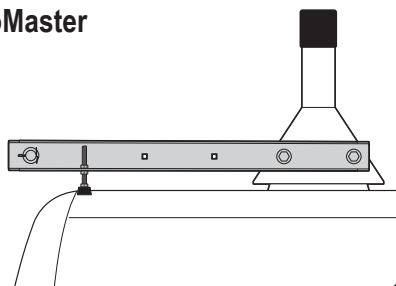

PRODUCT INFO

Part #: ROH124-60W
System: H1 Series
Material: Aluminum
Fitment:
Color: White Plates
Roller Bar is Silver

REQUIRED TOOLS

1/2" Wrench

9/16" Wrench

PART #	DESCRIPTION	QTY	ITEM
B078	3/8" X 1" HEX BOLT	4	
N002	5/16" NUT	4	
N003	3/8" NUT	4	
W008	5/16" X 3/4" WASHER	4	
W013	3/8" X 3/4" WASHER	4	
W016	3/8" X 1" WASHER	4	
W022	5/16" LOCK WASHER	4	
W023	3/8" LOCK WASHER	4	
RO09	4" RISER BASE	2	
PIN-04	PIN	2	
ROH124	ROLLER H1 (24")	2	
A324-60	ROLLER WITH PRONGS	1	

ROLLER POSITIONS (Position roller pass rear door)

ProMaster

**Nissan NV
(Cargo Van High Roof)**

Fullsize Van

PIN-04

REPEAT ON OPPOSITE SIDE

TIGHTLY SECURE ALL HARDWARE.