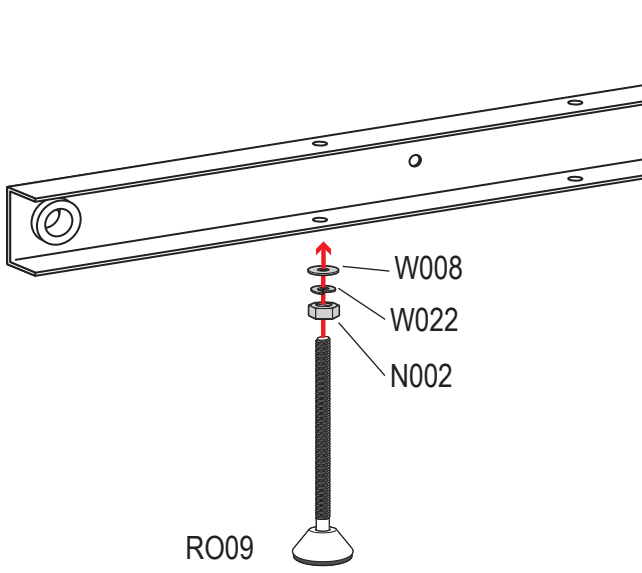

PRODUCT INFO

Part #: ROH124-60W
System: H1 Series
Material: Aluminum
Fitment:
Color: White Plates
Roller Bar is Silver

REQUIRED TOOLS

1/2" Wrench

9/16" Wrench

PART #	DESCRIPTION	QTY	ITEM
B078	3/8" X 1" HEX BOLT	4	
N002	5/16" NUT	4	
N003	3/8" NUT	4	
W008	5/16" X 3/4" WASHER	4	
W013	3/8" X 3/4" WASHER	4	
W016	3/8" X 1" WASHER	4	
W022	5/16" LOCK WASHER	4	
W023	3/8" LOCK WASHER	4	
RO09	4" RISER BASE	2	
PIN-04	PIN	2	
ROH124	ROLLER H1 (24")	2	
A324-60	ROLLER WITH PRONGS	1	

ROLLER POSITIONS (Position roller pass rear door)

ProMaster

**Nissan NV
(Cargo Van High Roof)**

Fullsize Van

PIN-04

REPEAT ON OPPOSITE SIDE

TIGHTLY SECURE ALL HARDWARE.