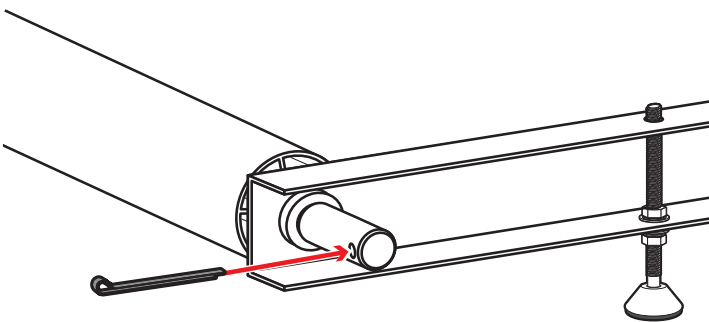

PRODUCT INFO

Part #: ROH124-60W
System: H1 Series
Material: Aluminum
Fitment:
Color: White Plates
Roller Bar is Silver

REQUIRED TOOLS

1/2" Wrench

9/16" Wrench

PART #	DESCRIPTION	QTY	ITEM
B078	3/8" X 1" HEX BOLT	4	
N002	5/16" NUT	4	
N003	3/8" NUT	4	
W008	5/16" X 3/4" WASHER	4	
W013	3/8" X 3/4" WASHER	4	
W016	3/8" X 1" WASHER	4	
W022	5/16" LOCK WASHER	4	
W023	3/8" LOCK WASHER	4	
RO09	4" RISER BASE	2	
PIN-04	PIN	2	
ROH124	ROLLER H1 (24")	2	
A324-60	ROLLER WITH PRONGS	1	

ROLLER POSITIONS (Position roller pass rear door)

ProMaster

**Nissan NV
(Cargo Van High Roof)**

Fullsize Van

PIN-04

REPEAT ON OPPOSITE SIDE

TIGHTLY SECURE ALL HARDWARE.