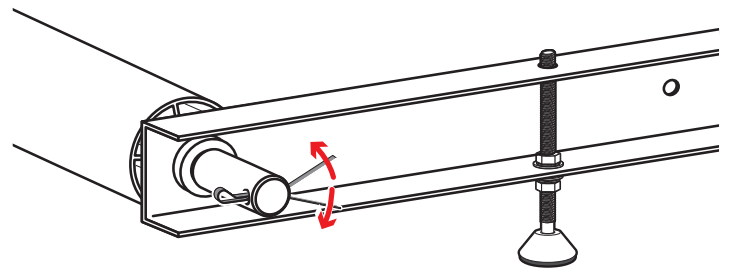

PRODUCT INFO

Part #: ROH124-60W
System: H1 Series
Material: Aluminum
Fitment:
Color: White Plates
Roller Bar is Silver

REQUIRED TOOLS

1/2" Wrench

9/16" Wrench

PART #	DESCRIPTION	QTY	ITEM
B078	3/8" X 1" HEX BOLT	4	
N002	5/16" NUT	4	
N003	3/8" NUT	4	
W008	5/16" X 3/4" WASHER	4	
W013	3/8" X 3/4" WASHER	4	
W016	3/8" X 1" WASHER	4	
W022	5/16" LOCK WASHER	4	
W023	3/8" LOCK WASHER	4	
RO09	4" RISER BASE	2	
PIN-04	PIN	2	
ROH124	ROLLER H1 (24")	2	
A324-60	ROLLER WITH PRONGS	1	

ROLLER POSITIONS (Position roller pass rear door)

ProMaster

**Nissan NV
(Cargo Van High Roof)**

Fullsize Van

PIN-04

REPEAT ON OPPOSITE SIDE

TIGHTLY SECURE ALL HARDWARE.