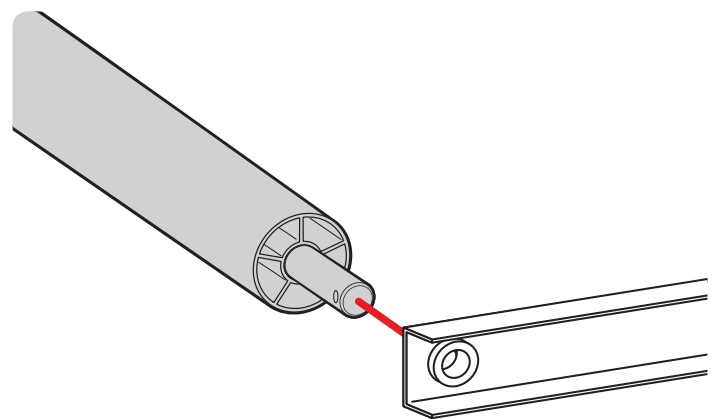

PRODUCT INFO

Part #: ROH124-60W
System: H1 Series
Material: Aluminum
Fitment:
Color: White Plates
Roller Bar is Silver

REQUIRED TOOLS

1/2" Wrench

9/16" Wrench

PART #	DESCRIPTION	QTY	ITEM
B078	3/8" X 1" HEX BOLT	4	
N002	5/16" NUT	4	
N003	3/8" NUT	4	
W008	5/16" X 3/4" WASHER	4	
W013	3/8" X 3/4" WASHER	4	
W016	3/8" X 1" WASHER	4	
W022	5/16" LOCK WASHER	4	
W023	3/8" LOCK WASHER	4	
RO09	4" RISER BASE	2	
PIN-04	PIN	2	
ROH124	ROLLER H1 (24")	2	
A324-60	ROLLER WITH PRONGS	1	

ROLLER POSITIONS (Position roller pass rear door)

ProMaster

**Nissan NV
(Cargo Van High Roof)**

Fullsize Van

PIN-04

REPEAT ON OPPOSITE SIDE

TIGHTLY SECURE ALL HARDWARE.