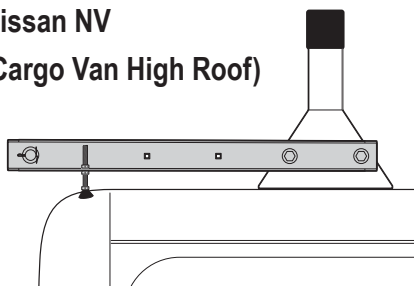

PRODUCT INFO

Part #: ROH124-60W
System: H1 Series
Material: Aluminum
Fitment:
Color: White Plates
Roller Bar is Silver

REQUIRED TOOLS

1/2" Wrench

9/16" Wrench

PART #	DESCRIPTION	QTY	ITEM
B078	3/8" X 1" HEX BOLT	4	
N002	5/16" NUT	4	
N003	3/8" NUT	4	
W008	5/16" X 3/4" WASHER	4	
W013	3/8" X 3/4" WASHER	4	
W016	3/8" X 1" WASHER	4	
W022	5/16" LOCK WASHER	4	
W023	3/8" LOCK WASHER	4	
RO09	4" RISER BASE	2	
PIN-04	PIN	2	
ROH124	ROLLER H1 (24")	2	
A324-60	ROLLER WITH PRONGS	1	

ROLLER POSITIONS (Position roller pass rear door)

ProMaster

**Nissan NV
(Cargo Van High Roof)**

Fullsize Van

PIN-04

REPEAT ON OPPOSITE SIDE

TIGHTLY SECURE ALL HARDWARE.