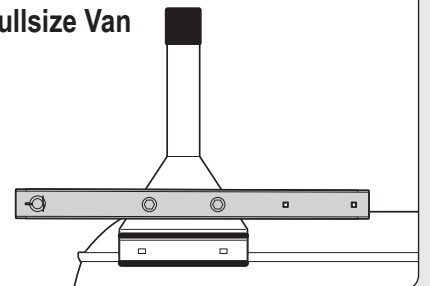

PRODUCT INFO

Part #: ROH124-60W
System: H1 Series
Material: Aluminum
Fitment:
Color: White Plates
Roller Bar is Silver

REQUIRED TOOLS

1/2" Wrench

9/16" Wrench

PART #	DESCRIPTION	QTY	ITEM
B078	3/8" X 1" HEX BOLT	4	
N002	5/16" NUT	4	
N003	3/8" NUT	4	
W008	5/16" X 3/4" WASHER	4	
W013	3/8" X 3/4" WASHER	4	
W016	3/8" X 1" WASHER	4	
W022	5/16" LOCK WASHER	4	
W023	3/8" LOCK WASHER	4	
RO09	4" RISER BASE	2	
PIN-04	PIN	2	
ROH124	ROLLER H1 (24")	2	
A324-60	ROLLER WITH PRONGS	1	

ROLLER POSITIONS (Position roller pass rear door)

ProMaster

**Nissan NV
(Cargo Van High Roof)**

Fullsize Van

PIN-04

REPEAT ON OPPOSITE SIDE

TIGHTLY SECURE ALL HARDWARE.