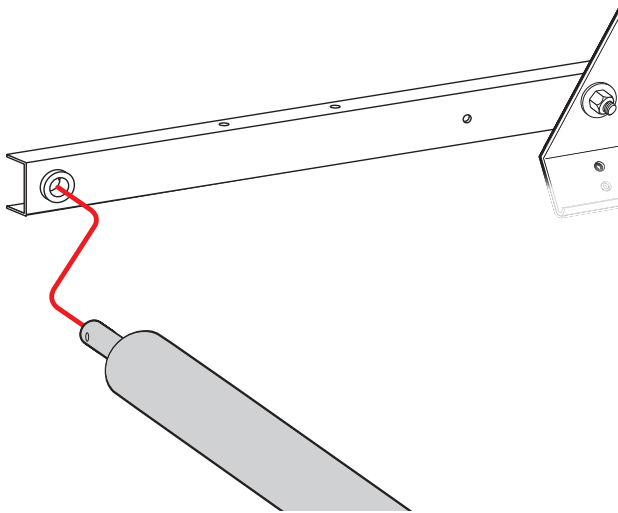

PRODUCT INFO

Part #: ROH124-60W
System: H1 Series
Material: Aluminum
Fitment:
Color: White Plates
Roller Bar is Silver

REQUIRED TOOLS

1/2" Wrench

9/16" Wrench

PART #	DESCRIPTION	QTY	ITEM
B078	3/8" X 1" HEX BOLT	4	
N002	5/16" NUT	4	
N003	3/8" NUT	4	
W008	5/16" X 3/4" WASHER	4	
W013	3/8" X 3/4" WASHER	4	
W016	3/8" X 1" WASHER	4	
W022	5/16" LOCK WASHER	4	
W023	3/8" LOCK WASHER	4	
RO09	4" RISER BASE	2	
PIN-04	PIN	2	
ROH124	ROLLER H1 (24")	2	
A324-60	ROLLER WITH PRONGS	1	

ROLLER POSITIONS (Position roller pass rear door)

ProMaster

**Nissan NV
(Cargo Van High Roof)**

Fullsize Van

PIN-04

REPEAT ON OPPOSITE SIDE

TIGHTLY SECURE ALL HARDWARE.