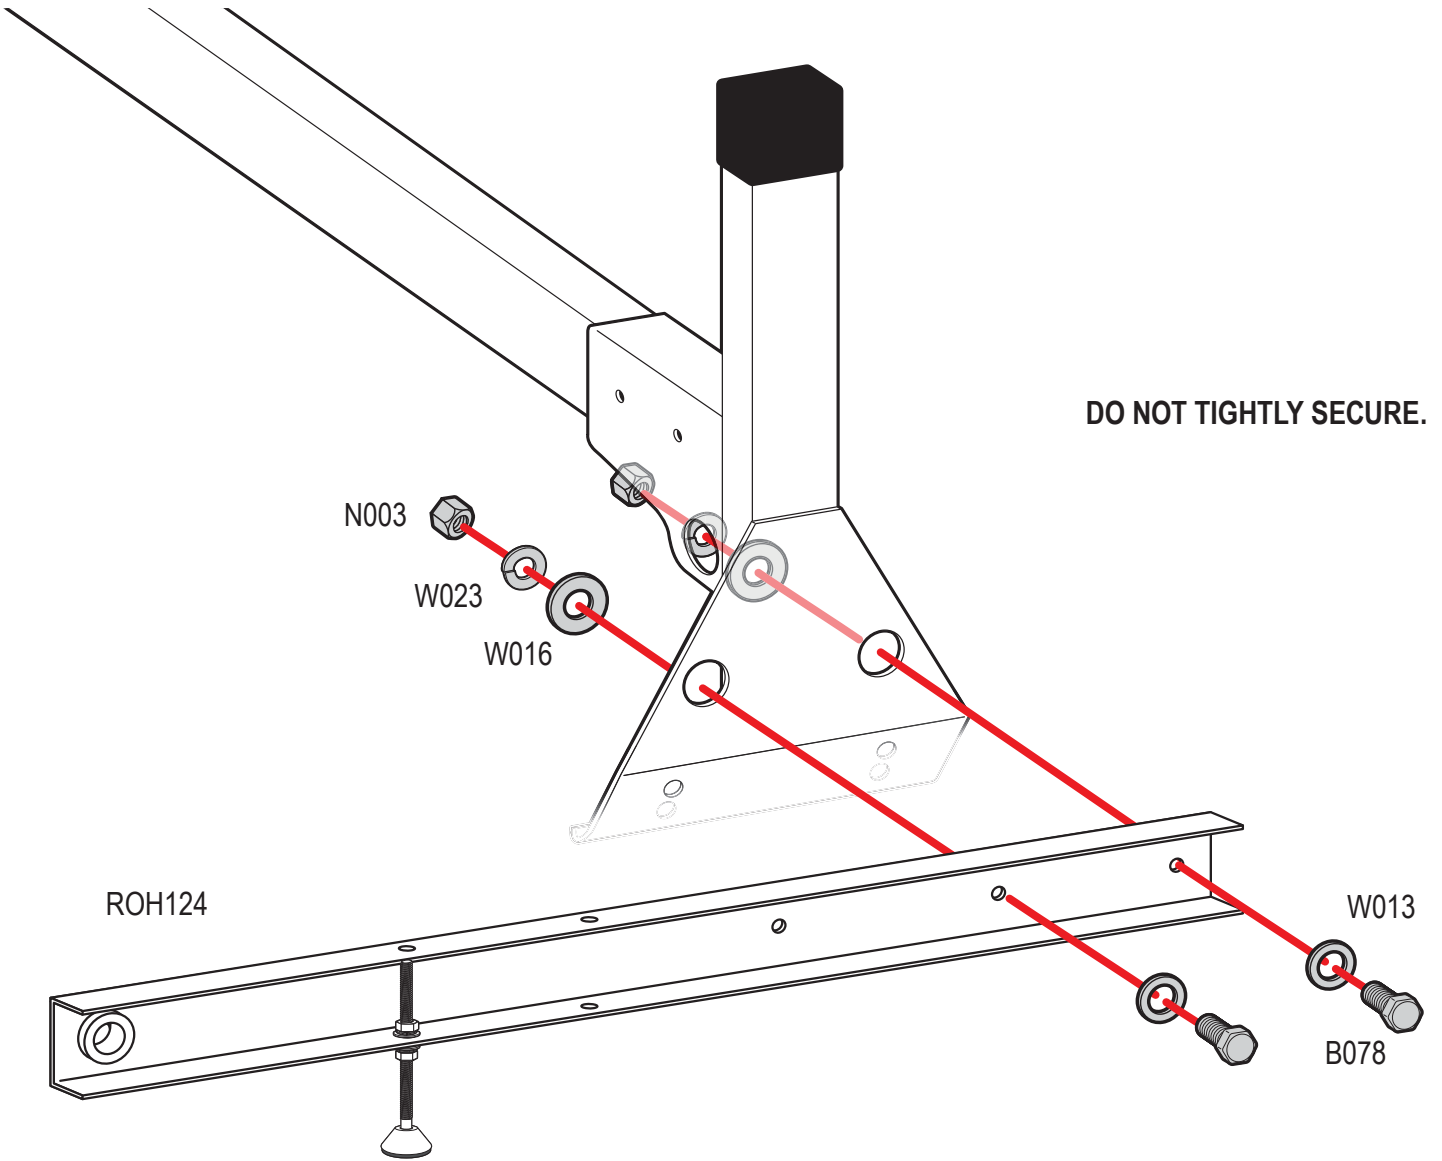

PRODUCT INFO

Part #: ROH124-60W
System: H1 Series
Material: Aluminum
Fitment:
Color: White Plates
Roller Bar is Silver

REQUIRED TOOLS

1/2" Wrench

9/16" Wrench

PART #	DESCRIPTION	QTY	ITEM
B078	3/8" X 1" HEX BOLT	4	
N002	5/16" NUT	4	
N003	3/8" NUT	4	
W008	5/16" X 3/4" WASHER	4	
W013	3/8" X 3/4" WASHER	4	
W016	3/8" X 1" WASHER	4	
W022	5/16" LOCK WASHER	4	
W023	3/8" LOCK WASHER	4	
RO09	4" RISER BASE	2	
PIN-04	PIN	2	
ROH124	ROLLER H1 (24")	2	
A324-60	ROLLER WITH PRONGS	1	

ROLLER POSITIONS (Position roller pass rear door)

ProMaster

**Nissan NV
(Cargo Van High Roof)**

Fullsize Van

PIN-04

REPEAT ON OPPOSITE SIDE

TIGHTLY SECURE ALL HARDWARE.