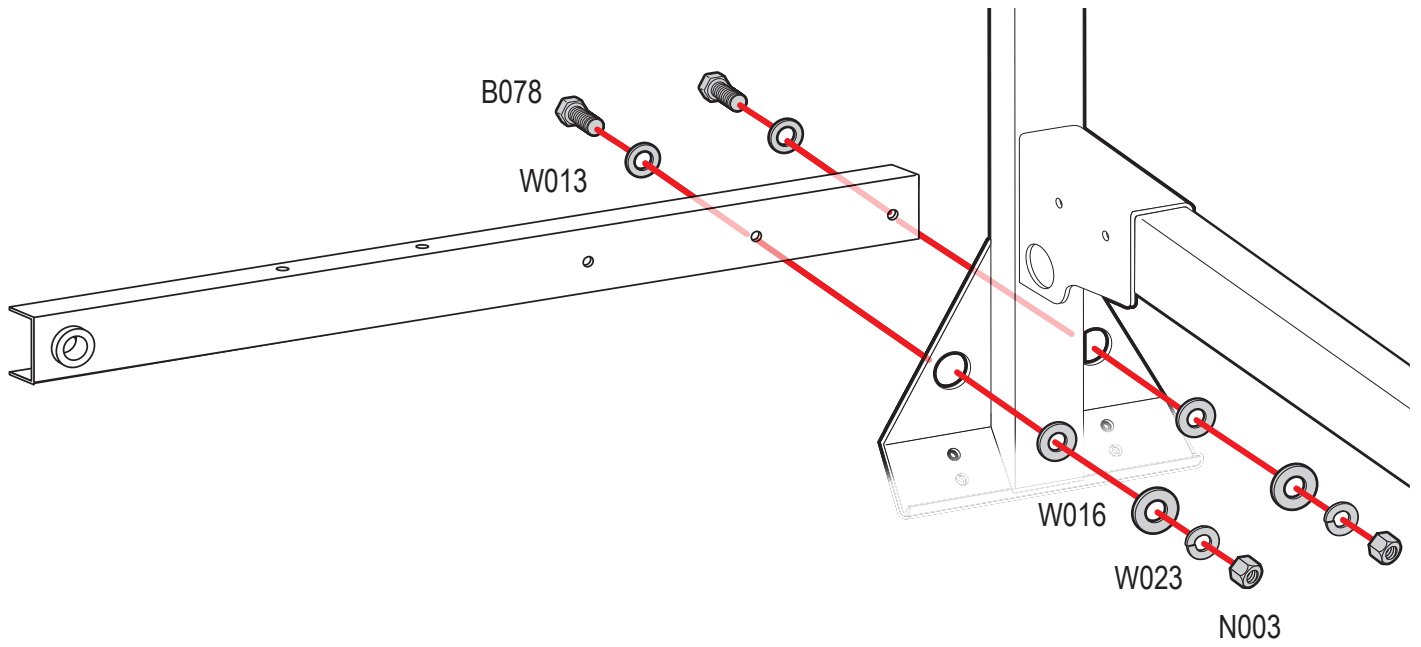

PRODUCT INFO

Part #: ROH124-60W
System: H1 Series
Material: Aluminum
Fitment:
Color: White Plates
Roller Bar is Silver

REQUIRED TOOLS

1/2" Wrench

9/16" Wrench

PART #	DESCRIPTION	QTY	ITEM
B078	3/8" X 1" HEX BOLT	4	
N002	5/16" NUT	4	
N003	3/8" NUT	4	
W008	5/16" X 3/4" WASHER	4	
W013	3/8" X 3/4" WASHER	4	
W016	3/8" X 1" WASHER	4	
W022	5/16" LOCK WASHER	4	
W023	3/8" LOCK WASHER	4	
RO09	4" RISER BASE	2	
PIN-04	PIN	2	
ROH124	ROLLER H1 (24")	2	
A324-60	ROLLER WITH PRONGS	1	

ROLLER POSITIONS (Position roller pass rear door)

ProMaster

**Nissan NV
(Cargo Van High Roof)**

Fullsize Van

PIN-04

REPEAT ON OPPOSITE SIDE

TIGHTLY SECURE ALL HARDWARE.