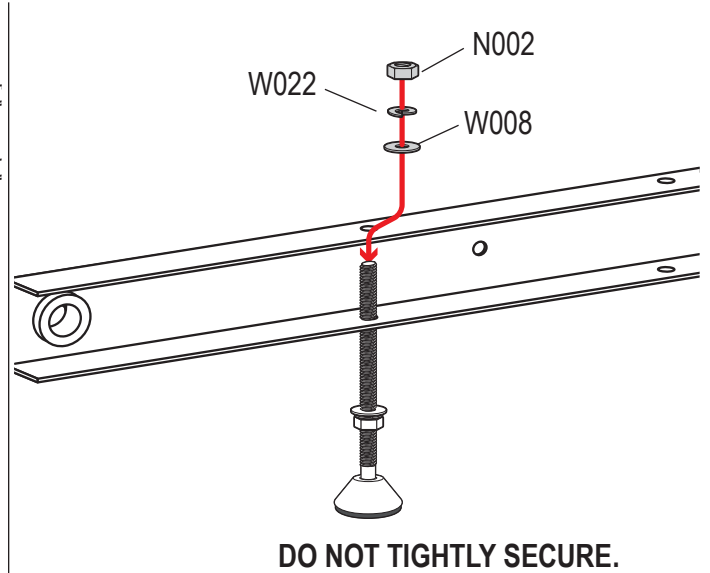

PRODUCT INFO

Part #: ROH124-60W
System: H1 Series
Material: Aluminum
Fitment:
Color: White Plates
Roller Bar is Silver

REQUIRED TOOLS

1/2" Wrench

9/16" Wrench

PART #	DESCRIPTION	QTY	ITEM
B078	3/8" X 1" HEX BOLT	4	
N002	5/16" NUT	4	
N003	3/8" NUT	4	
W008	5/16" X 3/4" WASHER	4	
W013	3/8" X 3/4" WASHER	4	
W016	3/8" X 1" WASHER	4	
W022	5/16" LOCK WASHER	4	
W023	3/8" LOCK WASHER	4	
RO09	4" RISER BASE	2	
PIN-04	PIN	2	
ROH124	ROLLER H1 (24")	2	
A324-60	ROLLER WITH PRONGS	1	

ROLLER POSITIONS (Position roller pass rear door)

ProMaster

**Nissan NV
(Cargo Van High Roof)**

Fullsize Van

PIN-04

REPEAT ON OPPOSITE SIDE

TIGHTLY SECURE ALL HARDWARE.