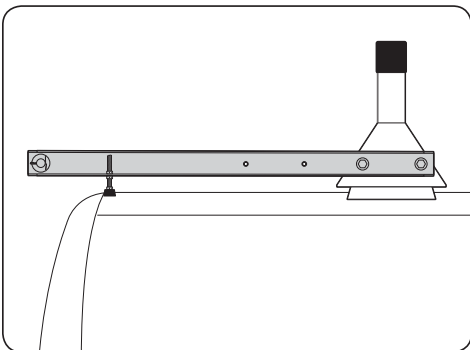

#### PRODUCT INFO

Part #: ROH136-57W  
System: H1 Series  
Material: Aluminum  
  
Color: White Extension Plates  
Silver Roller

#### REQUIRED TOOLS

1/2" Wrench

9/16" Wrench

PART #	DESCRIPTION	QTY	ITEM ITEM NOT DRAWN TO SCALE
B078	3/8" X 1" HEX BOLT	4	
N002	5/16" NUT	4	
N003	3/8" NUT	4	
W008	5/16" X 3/4" WASHER	4	
W013	3/8" X 3/4" WASHER	4	
W016	3/8" X 1" WASHER	4	
W022	5/16" LOCK WASHER	4	
W023	3/8" LOCK WASHER	4	
RO09	4" RISER BASE	2	
PIN-04	PIN	2	
ROH136	ROLLER H1 (36")	2	
A324-57	ROLLER	1	

PIN-04

REPEAT ON OPPOSITE SIDE

TIGHTLY SECURE ALL HARDWARE.