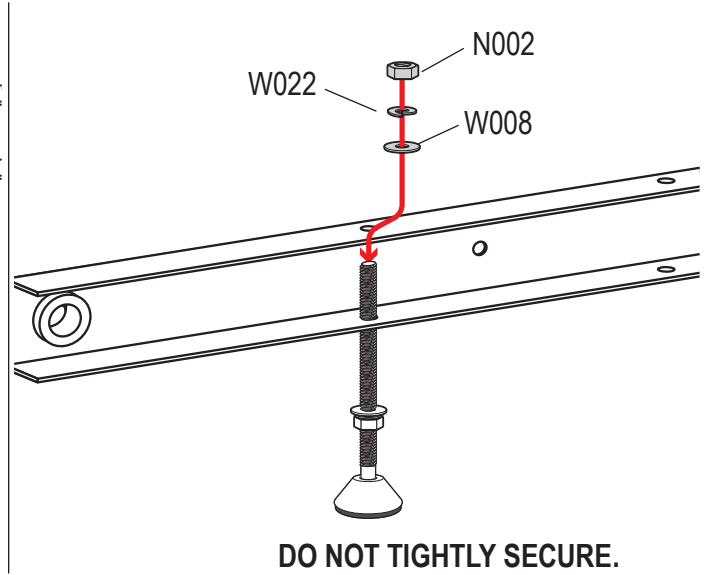

#### PRODUCT INFO

Part #: ROH136-57W  
System: H1 Series  
Material: Aluminum  
  
Color: White Extension Plates  
Silver Roller

#### REQUIRED TOOLS

1/2" Wrench

9/16" Wrench

PART #	DESCRIPTION	QTY	ITEM ITEM NOT DRAWN TO SCALE
B078	3/8" X 1" HEX BOLT	4	
N002	5/16" NUT	4	
N003	3/8" NUT	4	
W008	5/16" X 3/4" WASHER	4	
W013	3/8" X 3/4" WASHER	4	
W016	3/8" X 1" WASHER	4	
W022	5/16" LOCK WASHER	4	
W023	3/8" LOCK WASHER	4	
RO09	4" RISER BASE	2	
PIN-04	PIN	2	
ROH136	ROLLER H1 (36")	2	
A324-57	ROLLER	1	

PIN-04

REPEAT ON OPPOSITE SIDE

TIGHTLY SECURE ALL HARDWARE.