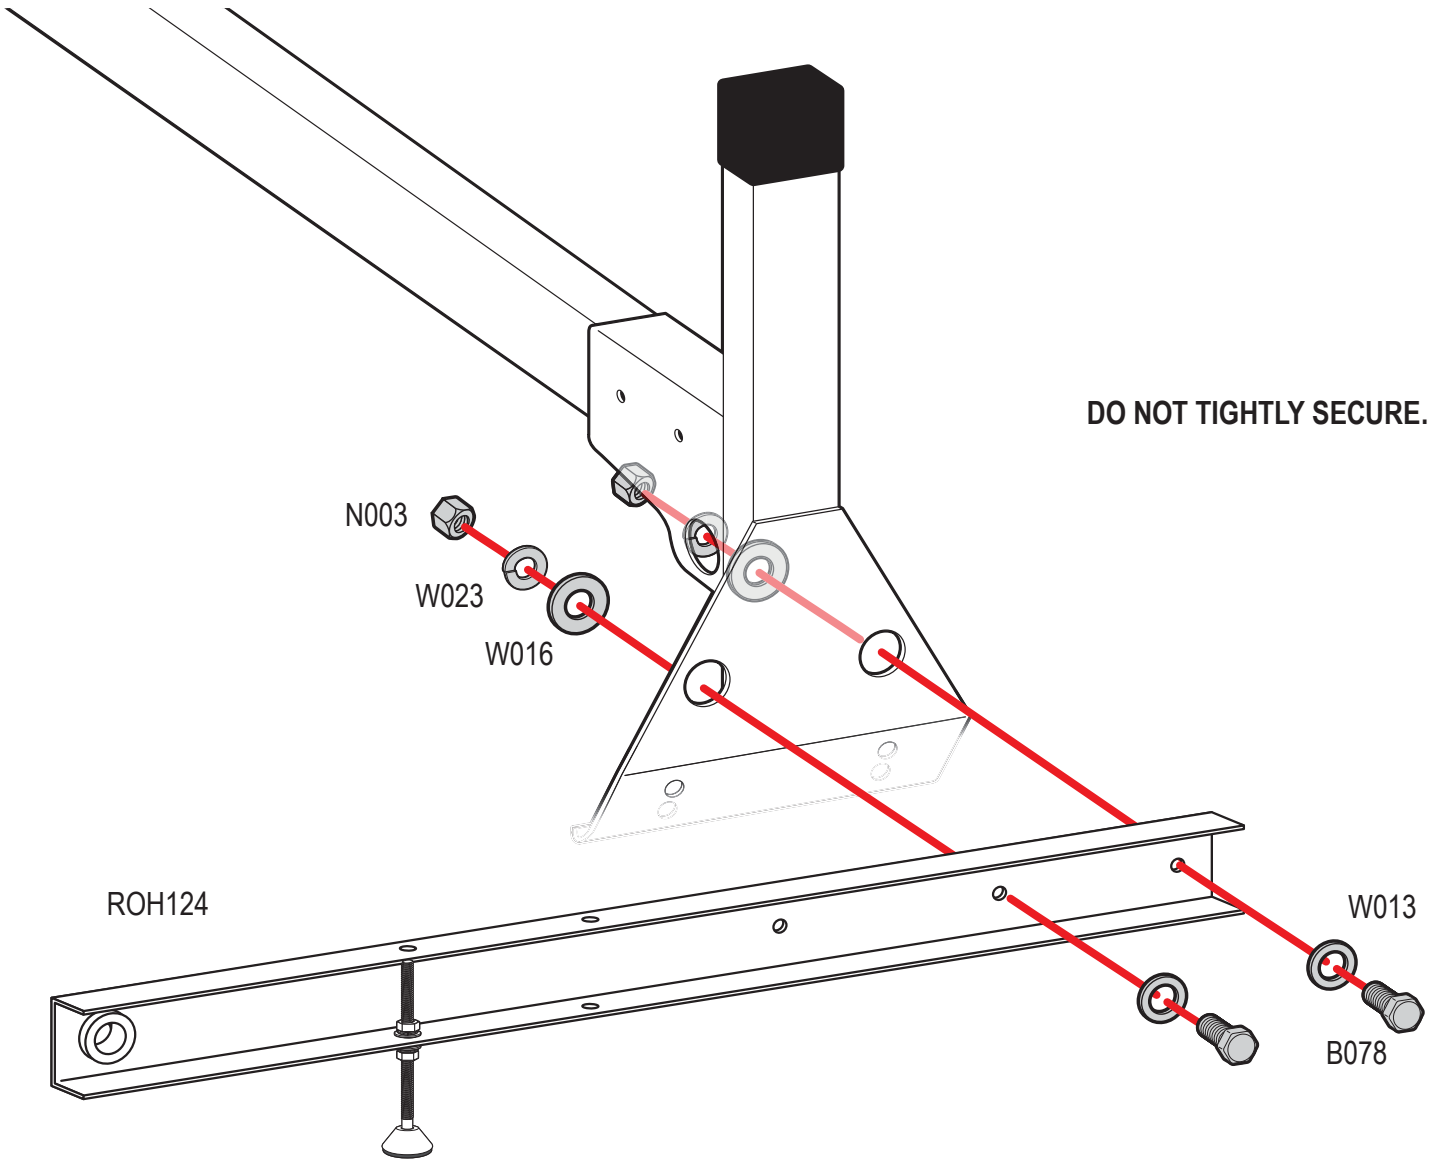

#### PRODUCT INFO

Part #: ROH136-57W  
System: H1 Series  
Material: Aluminum  
  
Color: White Extension Plates  
Silver Roller

#### REQUIRED TOOLS

1/2" Wrench

9/16" Wrench

PART #	DESCRIPTION	QTY	ITEM ITEM NOT DRAWN TO SCALE
B078	3/8" X 1" HEX BOLT	4	
N002	5/16" NUT	4	
N003	3/8" NUT	4	
W008	5/16" X 3/4" WASHER	4	
W013	3/8" X 3/4" WASHER	4	
W016	3/8" X 1" WASHER	4	
W022	5/16" LOCK WASHER	4	
W023	3/8" LOCK WASHER	4	
RO09	4" RISER BASE	2	
PIN-04	PIN	2	
ROH136	ROLLER H1 (36")	2	
A324-57	ROLLER	1	

PIN-04

REPEAT ON OPPOSITE SIDE

TIGHTLY SECURE ALL HARDWARE.