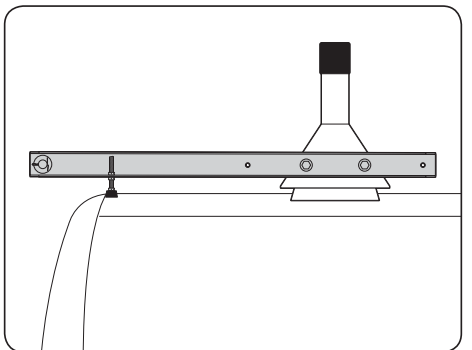

#### PRODUCT INFO

Part #: ROH136-57W  
System: H1 Series  
Material: Aluminum  
  
Color: White Extension Plates  
Silver Roller

#### REQUIRED TOOLS

1/2" Wrench

9/16" Wrench

PART #	DESCRIPTION	QTY	ITEM ITEM NOT DRAWN TO SCALE
B078	3/8" X 1" HEX BOLT	4	
N002	5/16" NUT	4	
N003	3/8" NUT	4	
W008	5/16" X 3/4" WASHER	4	
W013	3/8" X 3/4" WASHER	4	
W016	3/8" X 1" WASHER	4	
W022	5/16" LOCK WASHER	4	
W023	3/8" LOCK WASHER	4	
RO09	4" RISER BASE	2	
PIN-04	PIN	2	
ROH136	ROLLER H1 (36")	2	
A324-57	ROLLER	1	

PIN-04

REPEAT ON OPPOSITE SIDE

TIGHTLY SECURE ALL HARDWARE.