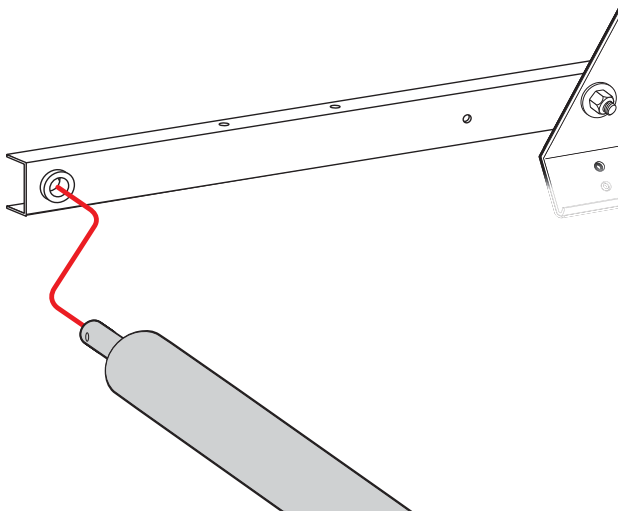

#### PRODUCT INFO

Part #: ROH136-57W  
System: H1 Series  
Material: Aluminum  
  
Color: White Extension Plates  
Silver Roller

#### REQUIRED TOOLS

1/2" Wrench

9/16" Wrench

PART #	DESCRIPTION	QTY	ITEM ITEM NOT DRAWN TO SCALE
B078	3/8" X 1" HEX BOLT	4	
N002	5/16" NUT	4	
N003	3/8" NUT	4	
W008	5/16" X 3/4" WASHER	4	
W013	3/8" X 3/4" WASHER	4	
W016	3/8" X 1" WASHER	4	
W022	5/16" LOCK WASHER	4	
W023	3/8" LOCK WASHER	4	
RO09	4" RISER BASE	2	
PIN-04	PIN	2	
ROH136	ROLLER H1 (36")	2	
A324-57	ROLLER	1	

PIN-04

REPEAT ON OPPOSITE SIDE

TIGHTLY SECURE ALL HARDWARE.