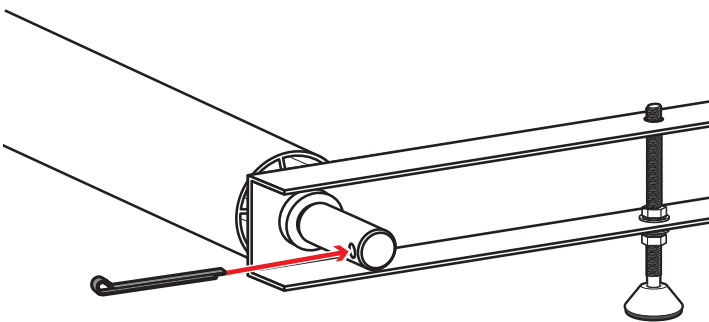

#### PRODUCT INFO

Part #: ROH136-57W  
System: H1 Series  
Material: Aluminum  
  
Color: White Extension Plates  
Silver Roller

#### REQUIRED TOOLS

1/2" Wrench

9/16" Wrench

PART #	DESCRIPTION	QTY	ITEM ITEM NOT DRAWN TO SCALE
B078	3/8" X 1" HEX BOLT	4	
N002	5/16" NUT	4	
N003	3/8" NUT	4	
W008	5/16" X 3/4" WASHER	4	
W013	3/8" X 3/4" WASHER	4	
W016	3/8" X 1" WASHER	4	
W022	5/16" LOCK WASHER	4	
W023	3/8" LOCK WASHER	4	
RO09	4" RISER BASE	2	
PIN-04	PIN	2	
ROH136	ROLLER H1 (36")	2	
A324-57	ROLLER	1	

PIN-04

REPEAT ON OPPOSITE SIDE

TIGHTLY SECURE ALL HARDWARE.