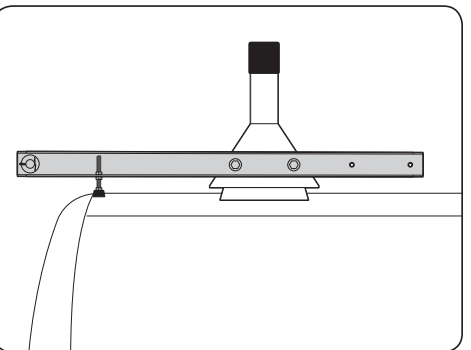

#### PRODUCT INFO

Part #: ROH136-57W  
System: H1 Series  
Material: Aluminum  
  
Color: White Extension Plates  
Silver Roller

#### REQUIRED TOOLS

1/2" Wrench

9/16" Wrench

PART #	DESCRIPTION	QTY	ITEM ITEM NOT DRAWN TO SCALE
B078	3/8" X 1" HEX BOLT	4	
N002	5/16" NUT	4	
N003	3/8" NUT	4	
W008	5/16" X 3/4" WASHER	4	
W013	3/8" X 3/4" WASHER	4	
W016	3/8" X 1" WASHER	4	
W022	5/16" LOCK WASHER	4	
W023	3/8" LOCK WASHER	4	
RO09	4" RISER BASE	2	
PIN-04	PIN	2	
ROH136	ROLLER H1 (36")	2	
A324-57	ROLLER	1	

PIN-04

REPEAT ON OPPOSITE SIDE

TIGHTLY SECURE ALL HARDWARE.