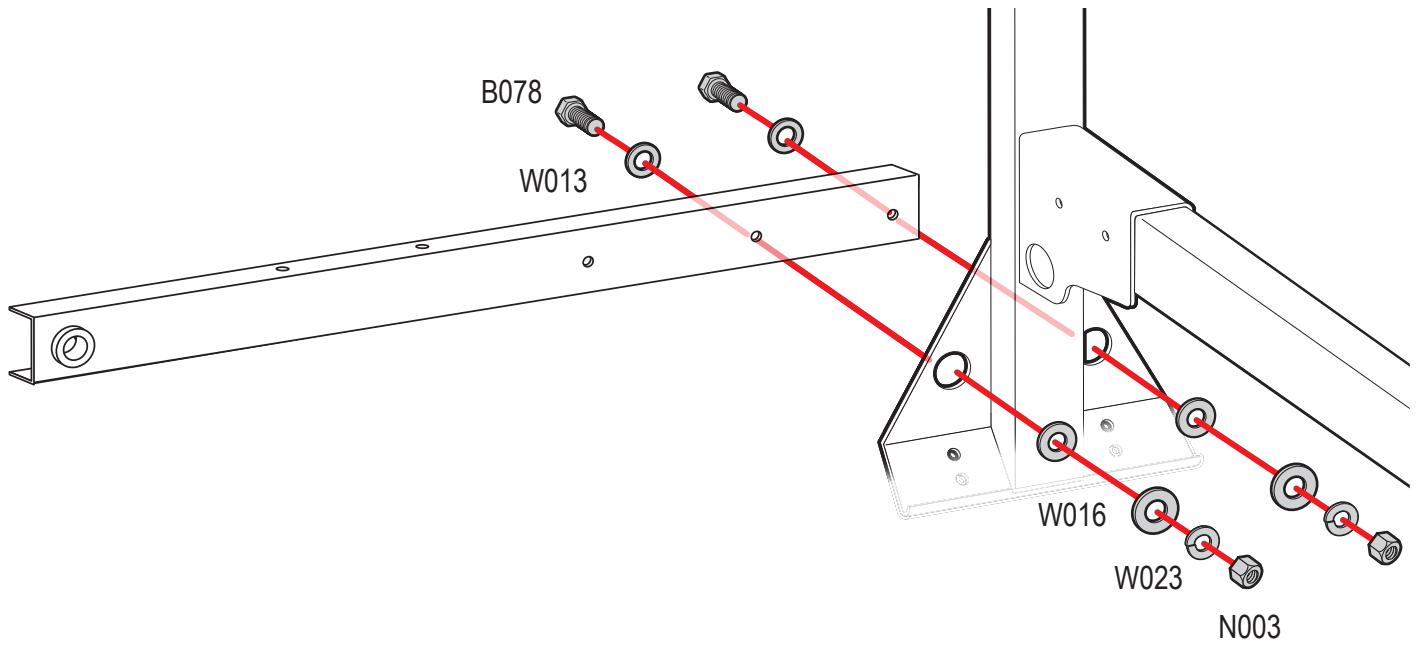

#### PRODUCT INFO

Part #: ROH136-57W  
System: H1 Series  
Material: Aluminum  
  
Color: White Extension Plates  
Silver Roller

#### REQUIRED TOOLS

1/2" Wrench

9/16" Wrench

PART #	DESCRIPTION	QTY	ITEM ITEM NOT DRAWN TO SCALE
B078	3/8" X 1" HEX BOLT	4	
N002	5/16" NUT	4	
N003	3/8" NUT	4	
W008	5/16" X 3/4" WASHER	4	
W013	3/8" X 3/4" WASHER	4	
W016	3/8" X 1" WASHER	4	
W022	5/16" LOCK WASHER	4	
W023	3/8" LOCK WASHER	4	
RO09	4" RISER BASE	2	
PIN-04	PIN	2	
ROH136	ROLLER H1 (36")	2	
A324-57	ROLLER	1	

PIN-04

REPEAT ON OPPOSITE SIDE

TIGHTLY SECURE ALL HARDWARE.