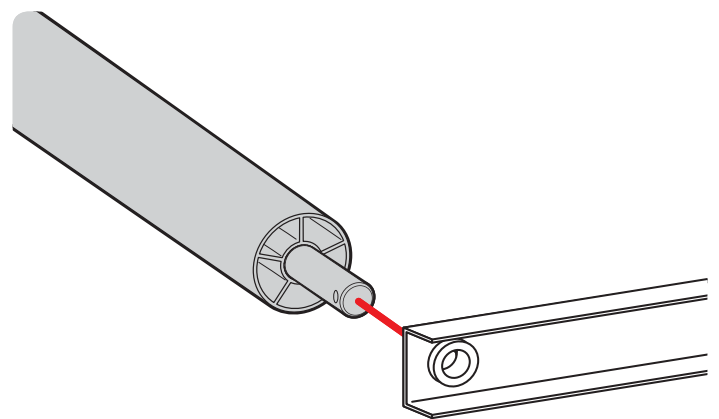

#### PRODUCT INFO

Part #: ROH136-57W  
System: H1 Series  
Material: Aluminum  
  
Color: White Extension Plates  
Silver Roller

#### REQUIRED TOOLS

1/2" Wrench

9/16" Wrench

PART #	DESCRIPTION	QTY	ITEM ITEM NOT DRAWN TO SCALE
B078	3/8" X 1" HEX BOLT	4	
N002	5/16" NUT	4	
N003	3/8" NUT	4	
W008	5/16" X 3/4" WASHER	4	
W013	3/8" X 3/4" WASHER	4	
W016	3/8" X 1" WASHER	4	
W022	5/16" LOCK WASHER	4	
W023	3/8" LOCK WASHER	4	
RO09	4" RISER BASE	2	
PIN-04	PIN	2	
ROH136	ROLLER H1 (36")	2	
A324-57	ROLLER	1	

PIN-04

REPEAT ON OPPOSITE SIDE

TIGHTLY SECURE ALL HARDWARE.