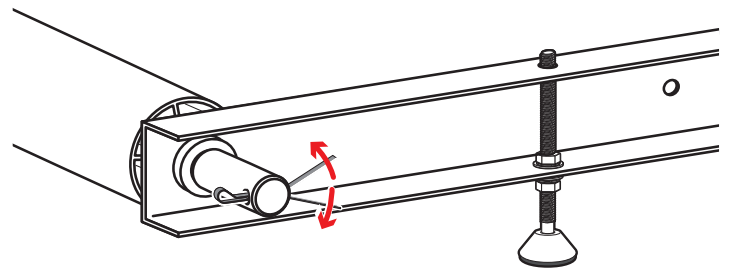

#### PRODUCT INFO

Part #: ROH136-57W  
System: H1 Series  
Material: Aluminum  
  
Color: White Extension Plates  
Silver Roller

#### REQUIRED TOOLS

1/2" Wrench

9/16" Wrench

PART #	DESCRIPTION	QTY	ITEM ITEM NOT DRAWN TO SCALE
B078	3/8" X 1" HEX BOLT	4	
N002	5/16" NUT	4	
N003	3/8" NUT	4	
W008	5/16" X 3/4" WASHER	4	
W013	3/8" X 3/4" WASHER	4	
W016	3/8" X 1" WASHER	4	
W022	5/16" LOCK WASHER	4	
W023	3/8" LOCK WASHER	4	
RO09	4" RISER BASE	2	
PIN-04	PIN	2	
ROH136	ROLLER H1 (36")	2	
A324-57	ROLLER	1	

PIN-04

REPEAT ON OPPOSITE SIDE

TIGHTLY SECURE ALL HARDWARE.