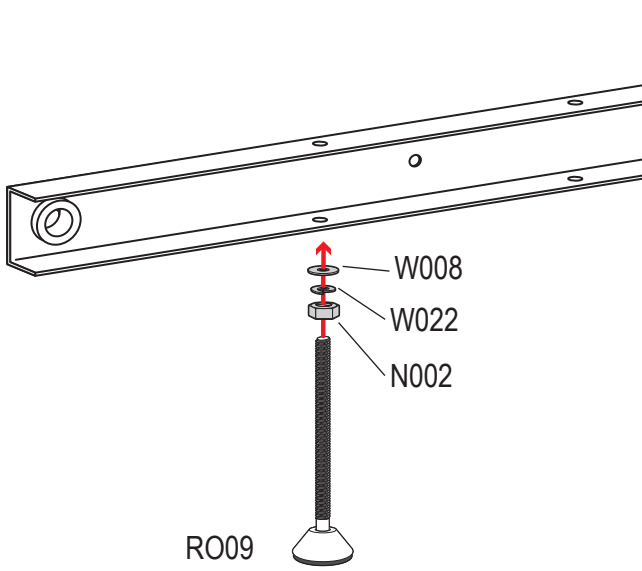

#### PRODUCT INFO

Part #: ROH136-57W  
System: H1 Series  
Material: Aluminum  
  
Color: White Extension Plates  
Silver Roller

#### REQUIRED TOOLS

1/2" Wrench

9/16" Wrench

PART #	DESCRIPTION	QTY	ITEM ITEM NOT DRAWN TO SCALE
B078	3/8" X 1" HEX BOLT	4	
N002	5/16" NUT	4	
N003	3/8" NUT	4	
W008	5/16" X 3/4" WASHER	4	
W013	3/8" X 3/4" WASHER	4	
W016	3/8" X 1" WASHER	4	
W022	5/16" LOCK WASHER	4	
W023	3/8" LOCK WASHER	4	
RO09	4" RISER BASE	2	
PIN-04	PIN	2	
ROH136	ROLLER H1 (36")	2	
A324-57	ROLLER	1	

PIN-04

REPEAT ON OPPOSITE SIDE

TIGHTLY SECURE ALL HARDWARE.