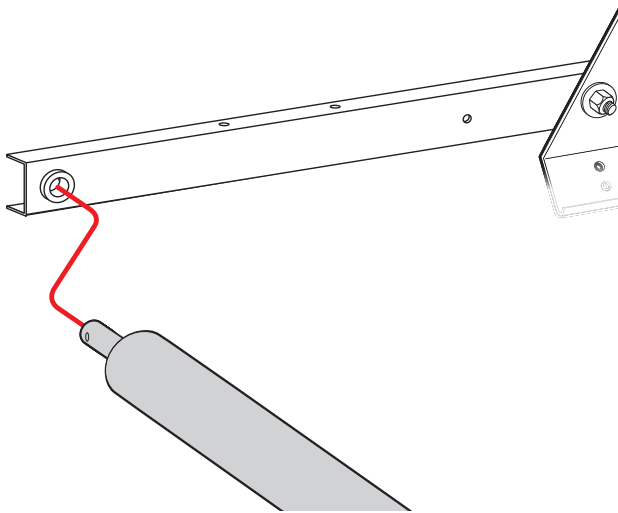

#### PRODUCT INFO

Part #: ROH136-60W  
System: H1 Series  
Material: Aluminum  
  
Color: White Extension Plates  
Silver Roller

#### REQUIRED TOOLS

1/2" Wrench

9/16" Wrench

PART #	DESCRIPTION	QTY	ITEM ITEM NOT DRAWN TO SCALE
B078	3/8" X 1" HEX BOLT	4	
N002	5/16" NUT	4	
N003	3/8" NUT	4	
W008	5/16" X 3/4" WASHER	4	
W013	3/8" X 3/4" WASHER	4	
W016	3/8" X 1" WASHER	4	
W022	5/16" LOCK WASHER	4	
W023	3/8" LOCK WASHER	4	
RO09	4" RISER BASE	2	
PIN-04	PIN	2	
ROH136	ROLLER H1 (36")	2	
A324-60	ROLLER	1	

REPEAT ON OPPOSITE SIDE

TIGHTLY SECURE ALL HARDWARE.