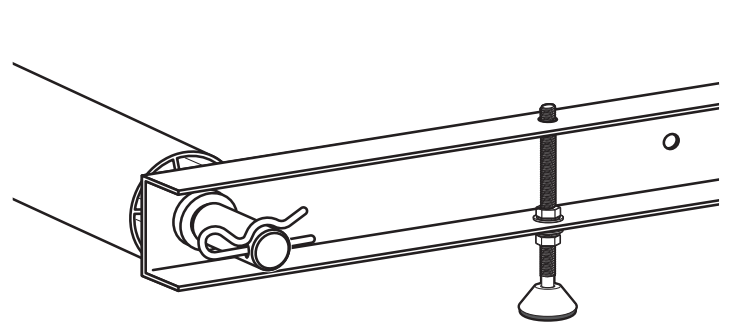

#### PRODUCT INFO

Part #: ROH136-60W  
System: H1 Series  
Material: Aluminum  
  
Color: White Extension Plates  
Silver Roller

#### REQUIRED TOOLS

1/2" Wrench

9/16" Wrench

PART #	DESCRIPTION	QTY	ITEM ITEM NOT DRAWN TO SCALE
B078	3/8" X 1" HEX BOLT	4	
N002	5/16" NUT	4	
N003	3/8" NUT	4	
W008	5/16" X 3/4" WASHER	4	
W013	3/8" X 3/4" WASHER	4	
W016	3/8" X 1" WASHER	4	
W022	5/16" LOCK WASHER	4	
W023	3/8" LOCK WASHER	4	
RO09	4" RISER BASE	2	
PIN-04	PIN	2	
ROH136	ROLLER H1 (36")	2	
A324-60	ROLLER	1	

REPEAT ON OPPOSITE SIDE

TIGHTLY SECURE ALL HARDWARE.