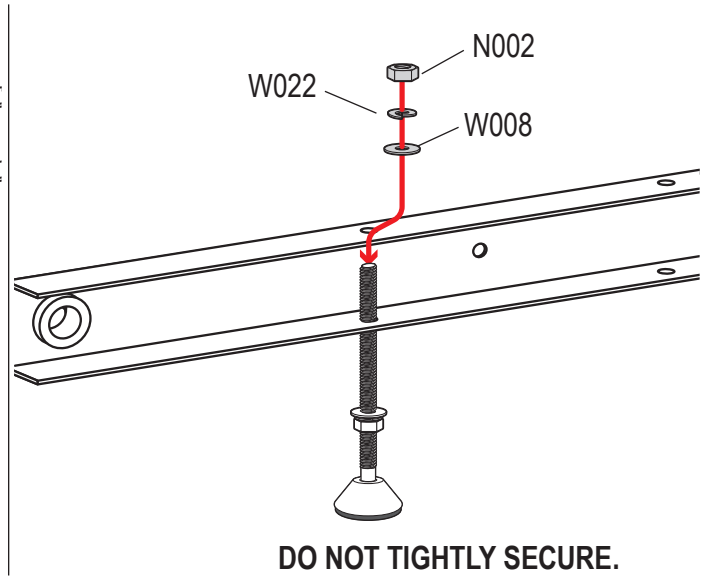

#### PRODUCT INFO

Part #: ROH136-60W  
System: H1 Series  
Material: Aluminum  
  
Color: White Extension Plates  
Silver Roller

#### REQUIRED TOOLS

1/2" Wrench

9/16" Wrench

PART #	DESCRIPTION	QTY	ITEM ITEM NOT DRAWN TO SCALE
B078	3/8" X 1" HEX BOLT	4	
N002	5/16" NUT	4	
N003	3/8" NUT	4	
W008	5/16" X 3/4" WASHER	4	
W013	3/8" X 3/4" WASHER	4	
W016	3/8" X 1" WASHER	4	
W022	5/16" LOCK WASHER	4	
W023	3/8" LOCK WASHER	4	
RO09	4" RISER BASE	2	
PIN-04	PIN	2	
ROH136	ROLLER H1 (36")	2	
A324-60	ROLLER	1	

REPEAT ON OPPOSITE SIDE

TIGHTLY SECURE ALL HARDWARE.