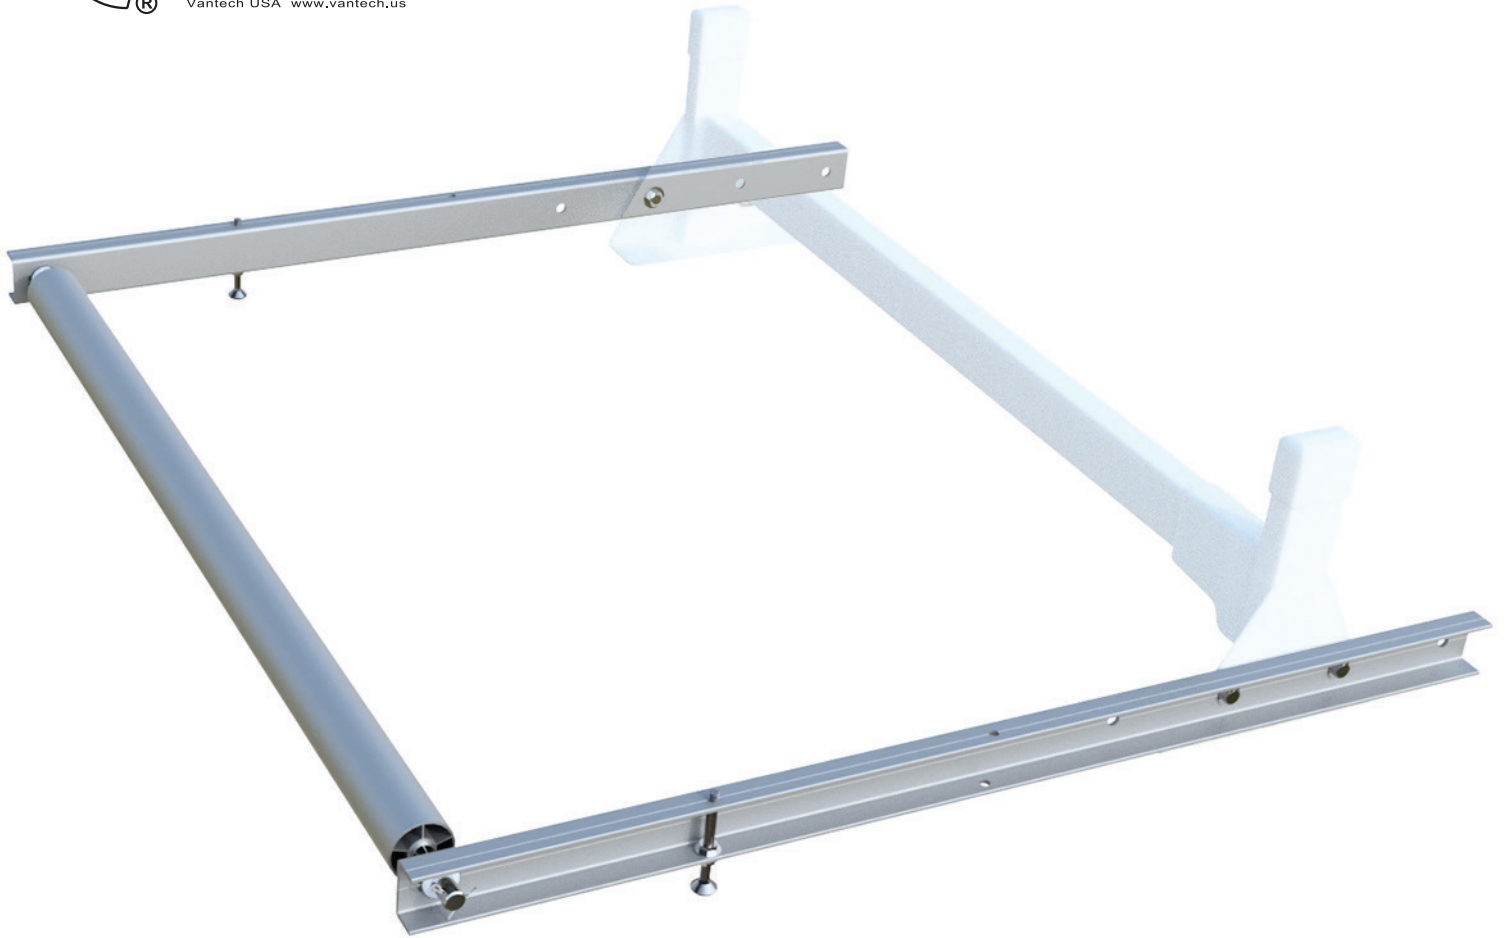

#### PRODUCT INFO

Part #: ROH136-60W  
System: H1 Series  
Material: Aluminum  
  
Color: White Extension Plates  
Silver Roller

REPEAT ON OPPOSITE SIDE

TIGHTLY SECURE ALL HARDWARE.