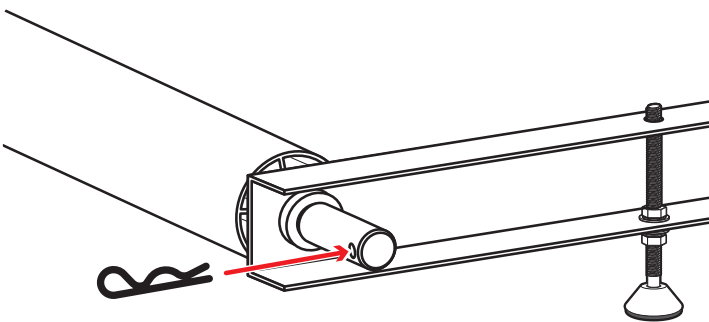

#### PRODUCT INFO

Part #: ROH136-60W  
System: H1 Series  
Material: Aluminum  
  
Color: White Extension Plates  
Silver Roller

#### REQUIRED TOOLS

1/2" Wrench

9/16" Wrench

PART #	DESCRIPTION	QTY	ITEM ITEM NOT DRAWN TO SCALE
B078	3/8" X 1" HEX BOLT	4	
N002	5/16" NUT	4	
N003	3/8" NUT	4	
W008	5/16" X 3/4" WASHER	4	
W013	3/8" X 3/4" WASHER	4	
W016	3/8" X 1" WASHER	4	
W022	5/16" LOCK WASHER	4	
W023	3/8" LOCK WASHER	4	
RO09	4" RISER BASE	2	
PIN-04	PIN	2	
ROH136	ROLLER H1 (36")	2	
A324-60	ROLLER	1	

REPEAT ON OPPOSITE SIDE

TIGHTLY SECURE ALL HARDWARE.