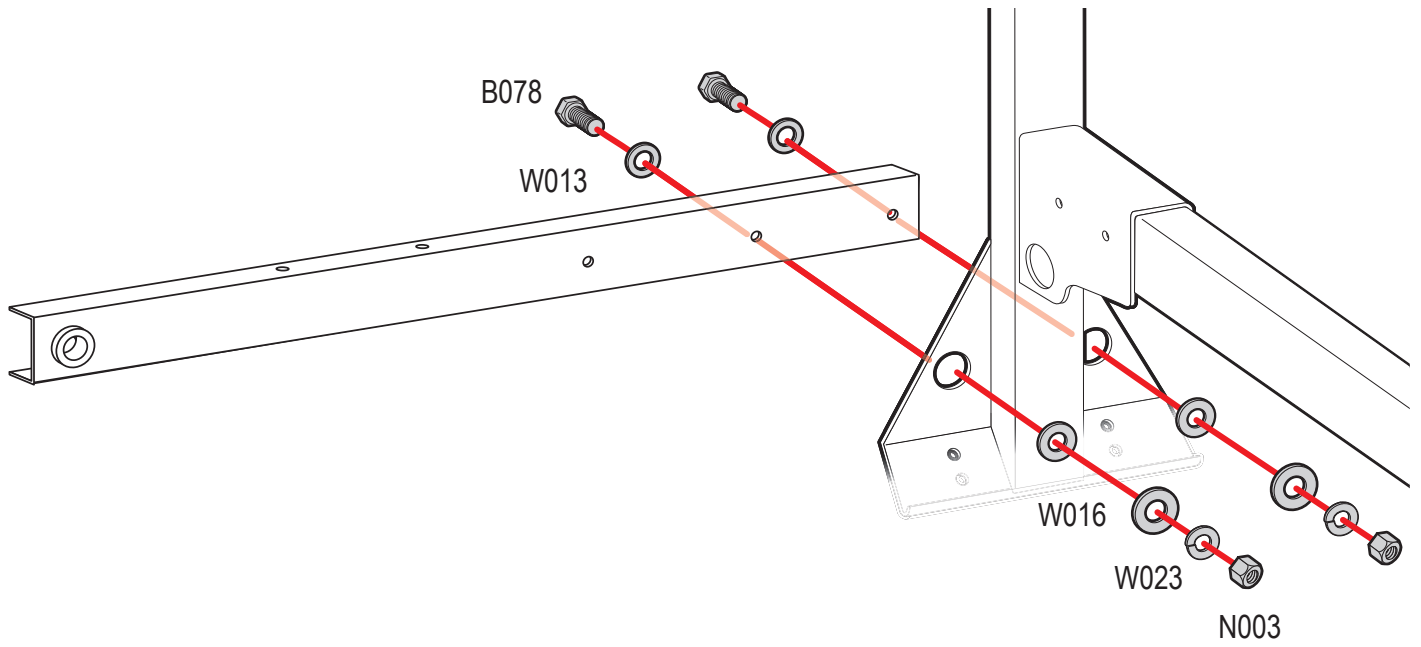

#### PRODUCT INFO

Part #: ROH136-60W  
System: H1 Series  
Material: Aluminum  
  
Color: White Extension Plates  
Silver Roller

#### REQUIRED TOOLS

1/2" Wrench

9/16" Wrench

PART #	DESCRIPTION	QTY	ITEM ITEM NOT DRAWN TO SCALE
B078	3/8" X 1" HEX BOLT	4	
N002	5/16" NUT	4	
N003	3/8" NUT	4	
W008	5/16" X 3/4" WASHER	4	
W013	3/8" X 3/4" WASHER	4	
W016	3/8" X 1" WASHER	4	
W022	5/16" LOCK WASHER	4	
W023	3/8" LOCK WASHER	4	
RO09	4" RISER BASE	2	
PIN-04	PIN	2	
ROH136	ROLLER H1 (36")	2	
A324-60	ROLLER	1	

REPEAT ON OPPOSITE SIDE

TIGHTLY SECURE ALL HARDWARE.