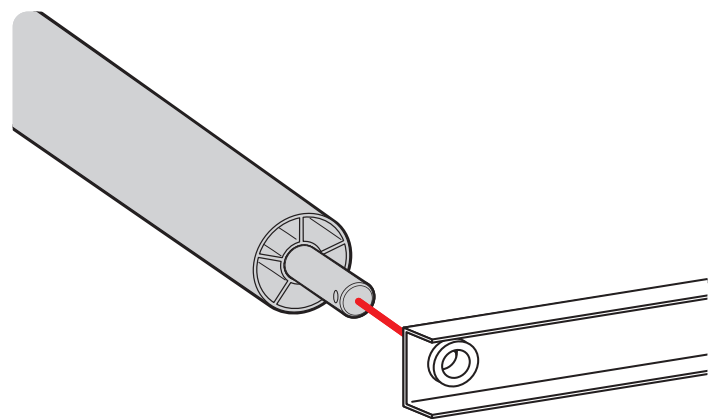

#### PRODUCT INFO

Part #: ROH136-60W  
System: H1 Series  
Material: Aluminum  
  
Color: White Extension Plates  
Silver Roller

#### REQUIRED TOOLS

1/2" Wrench

9/16" Wrench

PART #	DESCRIPTION	QTY	ITEM ITEM NOT DRAWN TO SCALE
B078	3/8" X 1" HEX BOLT	4	
N002	5/16" NUT	4	
N003	3/8" NUT	4	
W008	5/16" X 3/4" WASHER	4	
W013	3/8" X 3/4" WASHER	4	
W016	3/8" X 1" WASHER	4	
W022	5/16" LOCK WASHER	4	
W023	3/8" LOCK WASHER	4	
RO09	4" RISER BASE	2	
PIN-04	PIN	2	
ROH136	ROLLER H1 (36")	2	
A324-60	ROLLER	1	

REPEAT ON OPPOSITE SIDE

TIGHTLY SECURE ALL HARDWARE.