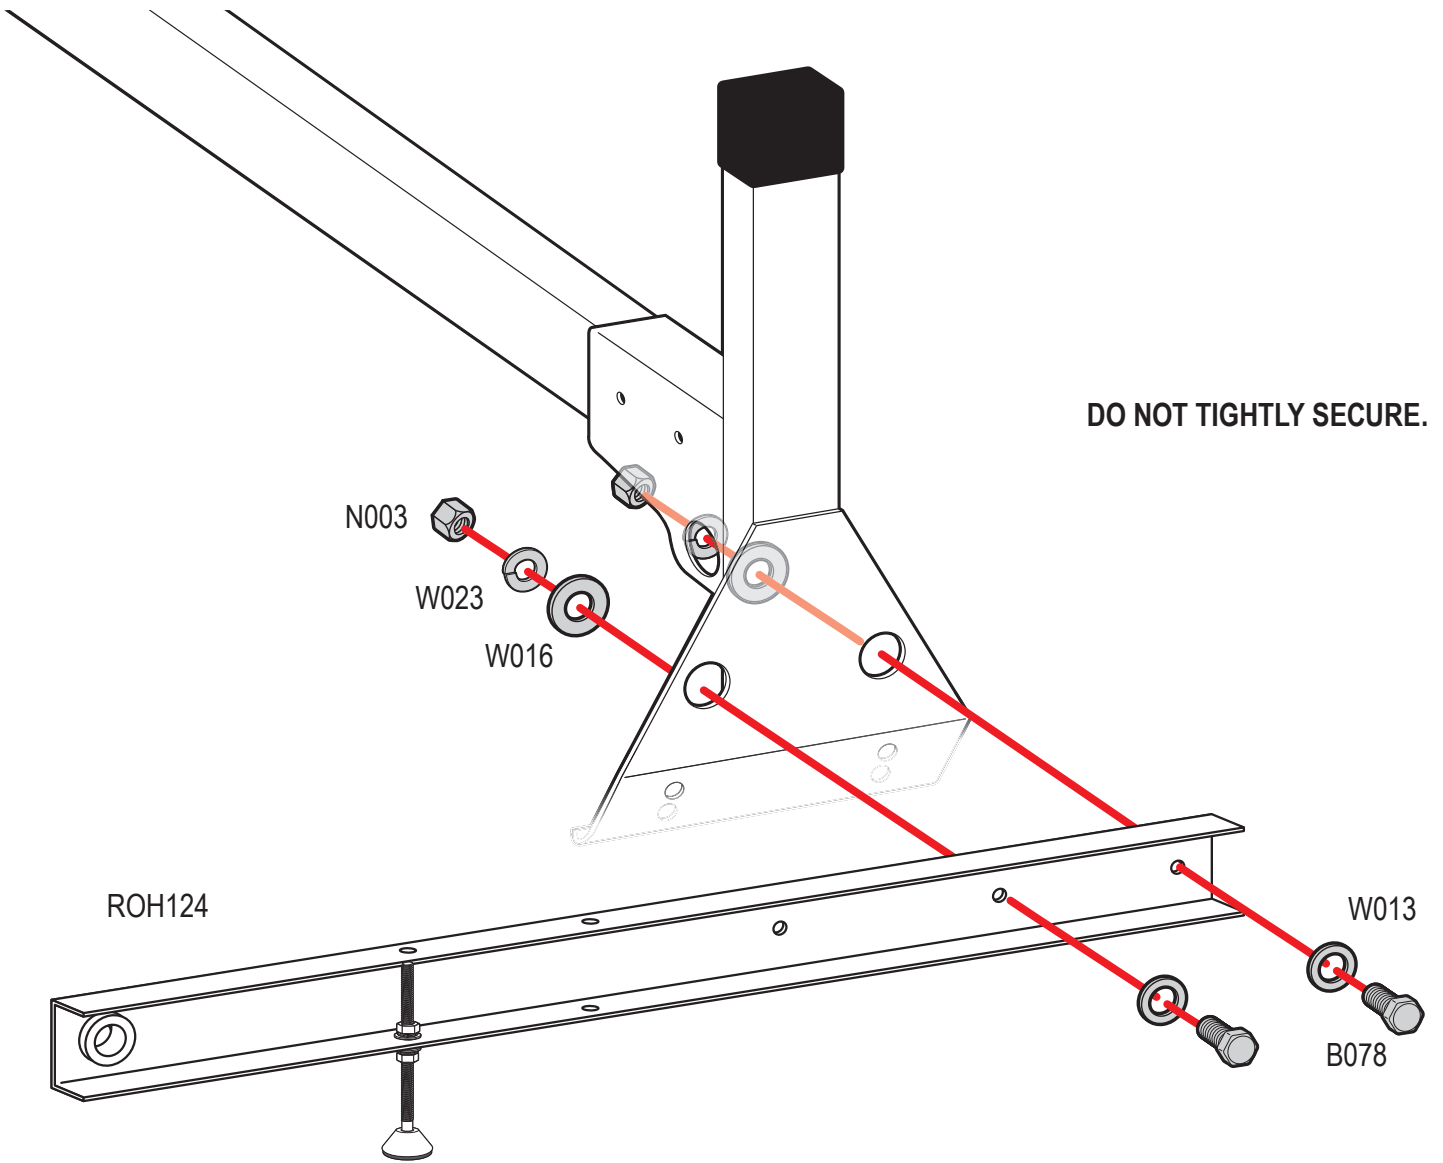

#### PRODUCT INFO

Part #: ROH136-60W  
System: H1 Series  
Material: Aluminum  
  
Color: White Extension Plates  
Silver Roller

#### REQUIRED TOOLS

1/2" Wrench

9/16" Wrench

PART #	DESCRIPTION	QTY	ITEM ITEM NOT DRAWN TO SCALE
B078	3/8" X 1" HEX BOLT	4	
N002	5/16" NUT	4	
N003	3/8" NUT	4	
W008	5/16" X 3/4" WASHER	4	
W013	3/8" X 3/4" WASHER	4	
W016	3/8" X 1" WASHER	4	
W022	5/16" LOCK WASHER	4	
W023	3/8" LOCK WASHER	4	
RO09	4" RISER BASE	2	
PIN-04	PIN	2	
ROH136	ROLLER H1 (36")	2	
A324-60	ROLLER	1	

REPEAT ON OPPOSITE SIDE

TIGHTLY SECURE ALL HARDWARE.