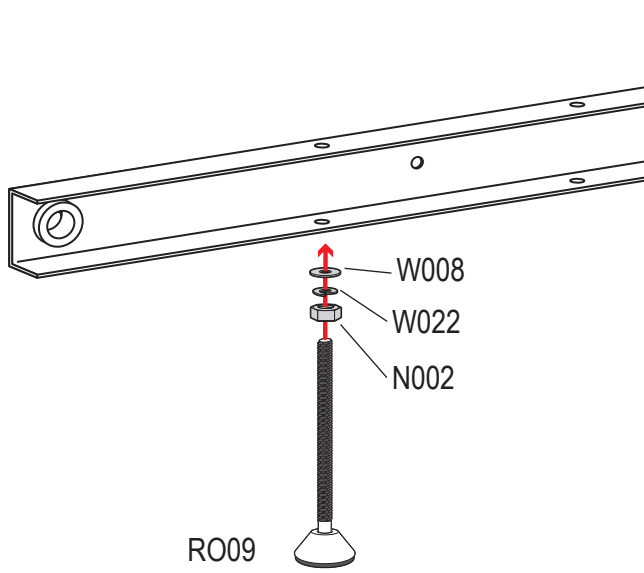

#### PRODUCT INFO

Part #: ROH136-60W  
System: H1 Series  
Material: Aluminum  
  
Color: White Extension Plates  
Silver Roller

#### REQUIRED TOOLS

1/2" Wrench

9/16" Wrench

PART #	DESCRIPTION	QTY	ITEM ITEM NOT DRAWN TO SCALE
B078	3/8" X 1" HEX BOLT	4	
N002	5/16" NUT	4	
N003	3/8" NUT	4	
W008	5/16" X 3/4" WASHER	4	
W013	3/8" X 3/4" WASHER	4	
W016	3/8" X 1" WASHER	4	
W022	5/16" LOCK WASHER	4	
W023	3/8" LOCK WASHER	4	
RO09	4" RISER BASE	2	
PIN-04	PIN	2	
ROH136	ROLLER H1 (36")	2	
A324-60	ROLLER	1	

REPEAT ON OPPOSITE SIDE

TIGHTLY SECURE ALL HARDWARE.