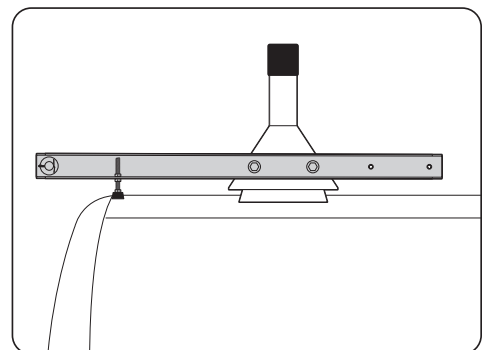

#### REQUIRED TOOLS

1/2" Wrench

9/16" Wrench

PART #	DESCRIPTION	QTY	ITEM ITEM NOT DRAWN TO SCALE
B078	3/8" X 1" HEX BOLT	4	
N002	5/16" NUT	4	
N003	3/8" NUT	4	
W008	5/16" X 3/4" WASHER	4	
W013	3/8" X 3/4" WASHER	4	
W016	3/8" X 1" WASHER	4	
W022	5/16" LOCK WASHER	4	
W023	3/8" LOCK WASHER	4	
RO09	4" RISER BASE	2	
PIN-04	PIN	2	
ROH136	ROLLER H1 (36")	2	
A324-60	ROLLER	1	

REPEAT ON OPPOSITE SIDE

TIGHTLY SECURE ALL HARDWARE.