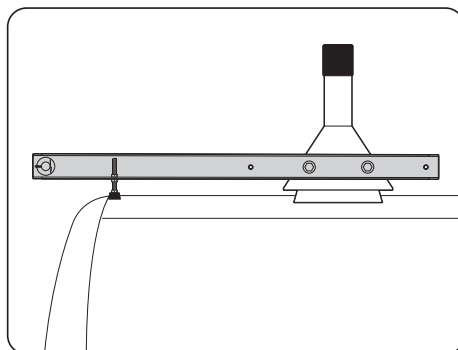

#### REQUIRED TOOLS

1/2" Wrench

9/16" Wrench

PART #	DESCRIPTION	QTY	ITEM ITEM NOT DRAWN TO SCALE
B078	3/8" X 1" HEX BOLT	4	
N002	5/16" NUT	4	
N003	3/8" NUT	4	
W008	5/16" X 3/4" WASHER	4	
W013	3/8" X 3/4" WASHER	4	
W016	3/8" X 1" WASHER	4	
W022	5/16" LOCK WASHER	4	
W023	3/8" LOCK WASHER	4	
RO09	4" RISER BASE	2	
PIN-04	PIN	2	
ROH136	ROLLER H1 (36")	2	
A324-60	ROLLER	1	

REPEAT ON OPPOSITE SIDE

TIGHTLY SECURE ALL HARDWARE.