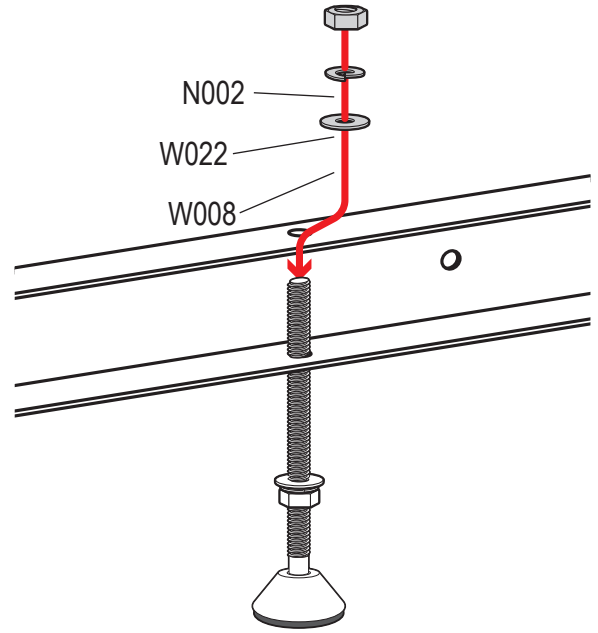

**Van & Truck
Cargo System**

Vantech USA www.vantech.us

PRODUCT INFO

Part #: ROH324-36W
System: Roller
Material: Aluminum
Fitment: H3 Series Systems
Color: White Plates
Roller Bar is Silver

REQUIRED TOOLS

1/2" Wrench

3/16" Allen Key Wrench

PART #	DESCRIPTION	QTY	ITEM ITEM NOT DRAWN TO SCALE
B117	5/16" X 1" BUTTON HEAD ALLEN BOLT	2	
N002	5/16" NUT	6	
S051	5/16" SINGLE BOLT SLIDER	2	
W008	5/16" X 3/4" WASHER	8	
W022	5/16" LOCK WASHER	8	
PIN-04	PIN	2	
RO09	RISER	2	
A310-36	ROLLER CONNECTOR BAR	1	
A324-35	ROLLER	1	
ROH324	ROLLER PLATE	2	

Do not fully secure hardware

Adjust to fit roller

Repeat on opposite side

Adjust riser and secure all hardware