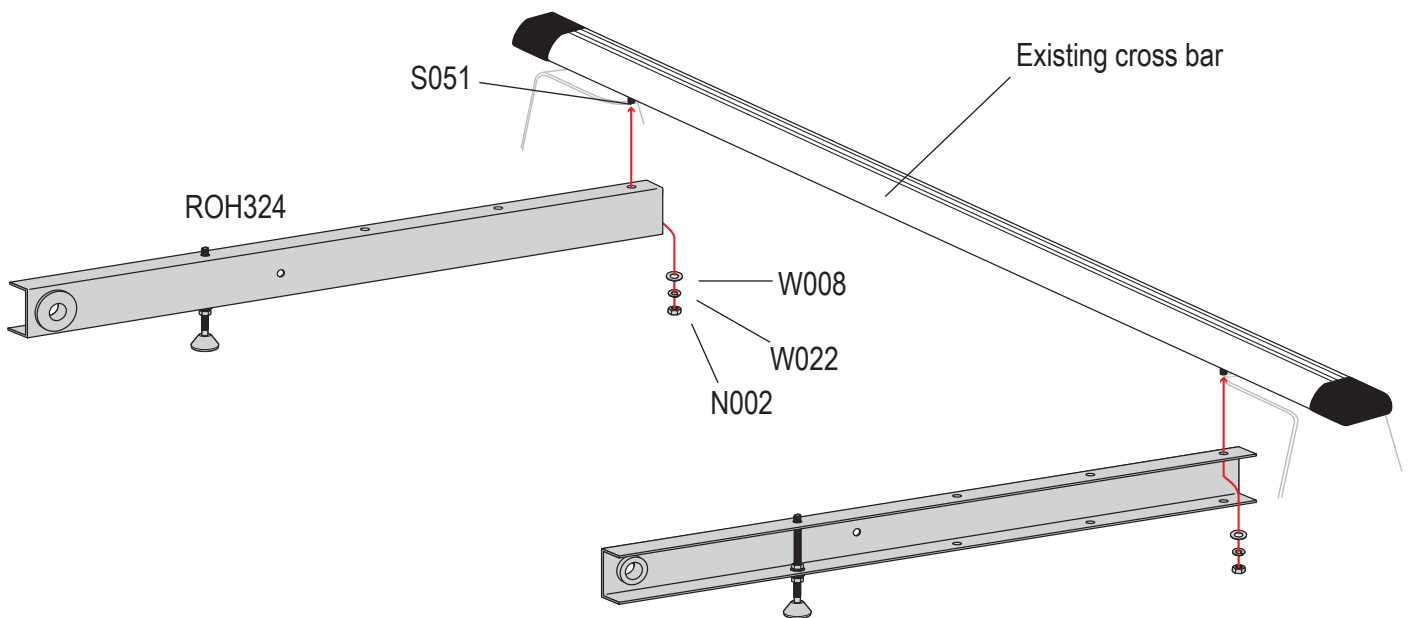

**Van & Truck
Cargo System**

Vantech USA www.vantech.us

PRODUCT INFO

Part #: ROH324-36W
System: Roller
Material: Aluminum
Fitment: H3 Series Systems
Color: White Plates
Roller Bar is Silver

REQUIRED TOOLS

1/2" Wrench

3/16" Allen Key Wrench

PART #	DESCRIPTION	QTY	ITEM ITEM NOT DRAWN TO SCALE
B117	5/16" X 1" BUTTON HEAD ALLEN BOLT	2	
N002	5/16" NUT	6	
S051	5/16" SINGLE BOLT SLIDER	2	
W008	5/16" X 3/4" WASHER	8	
W022	5/16" LOCK WASHER	8	
PIN-04	PIN	2	
RO09	RISER	2	
A310-36	ROLLER CONNECTOR BAR	1	
A324-35	ROLLER	1	
ROH324	ROLLER PLATE	2	

Do not fully secure hardware

Adjust to fit roller

Repeat on opposite side

Adjust riser and secure all hardware