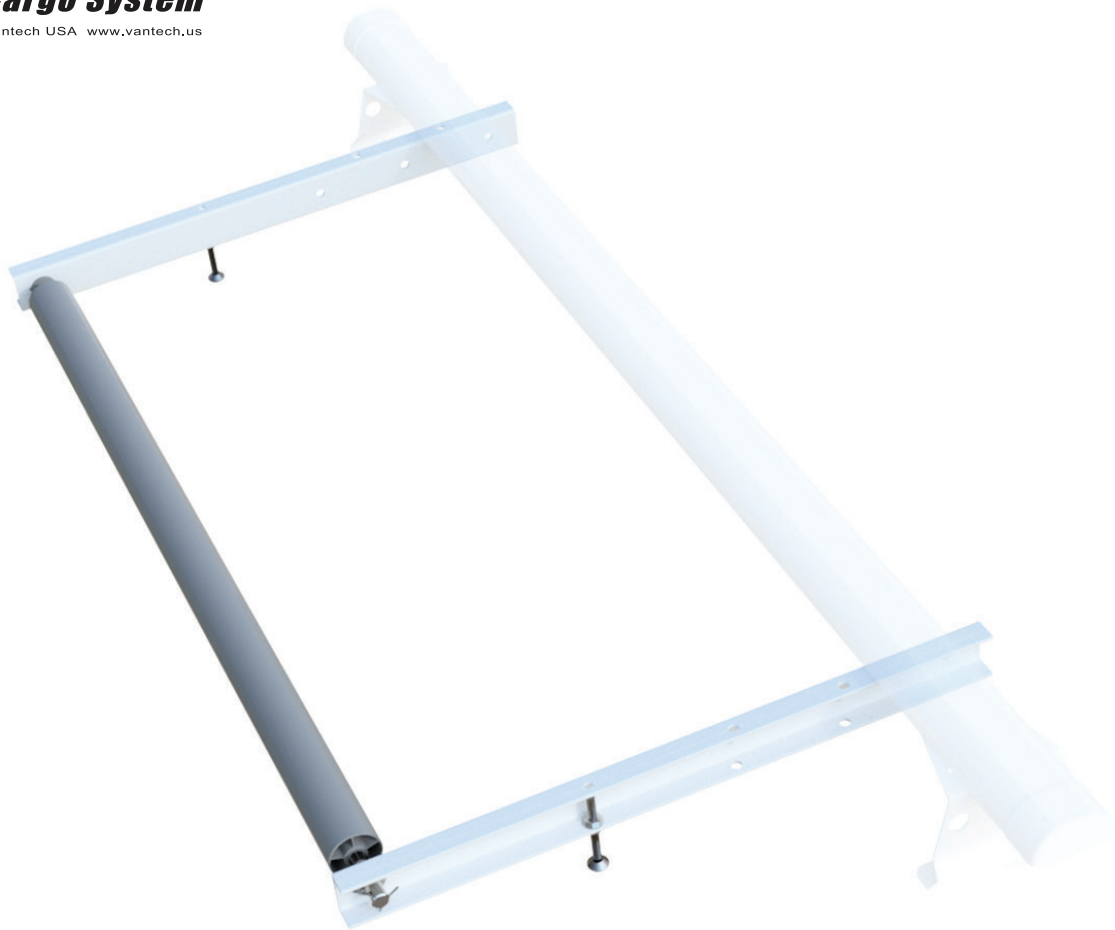

**Van & Truck
Cargo System**

Vantech USA www.vantech.us

PRODUCT INFO

Part #: ROH324-36W
System: Roller
Material: Aluminum
Fitment: H3 Series Systems
Color: White Plates
Roller Bar is Silver

REQUIRED TOOLS

1/2" Wrench

3/16" Allen Key Wrench

PART #	DESCRIPTION	QTY	ITEM ITEM NOT DRAWN TO SCALE
B117	5/16" X 1" BUTTON HEAD ALLEN BOLT	2	
N002	5/16" NUT	6	
S051	5/16" SINGLE BOLT SLIDER	2	
W008	5/16" X 3/4" WASHER	8	
W022	5/16" LOCK WASHER	8	
PIN-04	PIN	2	
RO09	RISER	2	
A310-36	ROLLER CONNECTOR BAR	1	
A324-35	ROLLER	1	
ROH324	ROLLER PLATE	2	

Do not fully secure hardware

Adjust to fit roller

Repeat on opposite side

Adjust riser and secure all hardware