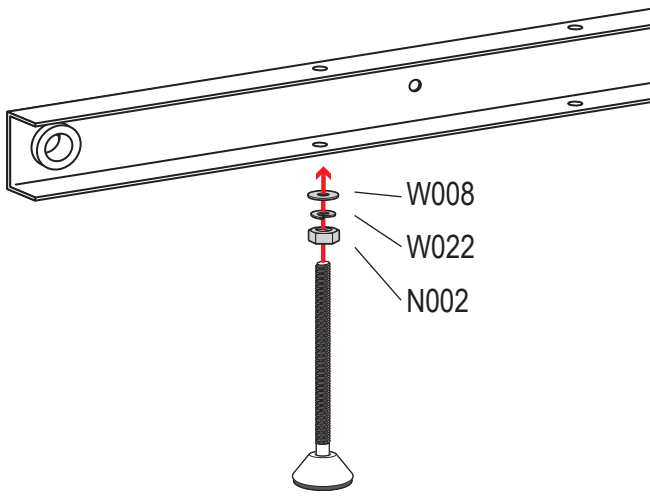

**Van & Truck
Cargo System**

Vantech USA www.vantech.us

PRODUCT INFO

Part #: ROH324-36W
System: Roller
Material: Aluminum
Fitment: H3 Series Systems
Color: White Plates
Roller Bar is Silver

REQUIRED TOOLS

1/2" Wrench

3/16" Allen Key Wrench

PART #	DESCRIPTION	QTY	ITEM ITEM NOT DRAWN TO SCALE
B117	5/16" X 1" BUTTON HEAD ALLEN BOLT	2	
N002	5/16" NUT	6	
S051	5/16" SINGLE BOLT SLIDER	2	
W008	5/16" X 3/4" WASHER	8	
W022	5/16" LOCK WASHER	8	
PIN-04	PIN	2	
RO09	RISER	2	
A310-36	ROLLER CONNECTOR BAR	1	
A324-35	ROLLER	1	
ROH324	ROLLER PLATE	2	

Do not fully secure hardware

Adjust to fit roller

Repeat on opposite side

Adjust riser and secure all hardware