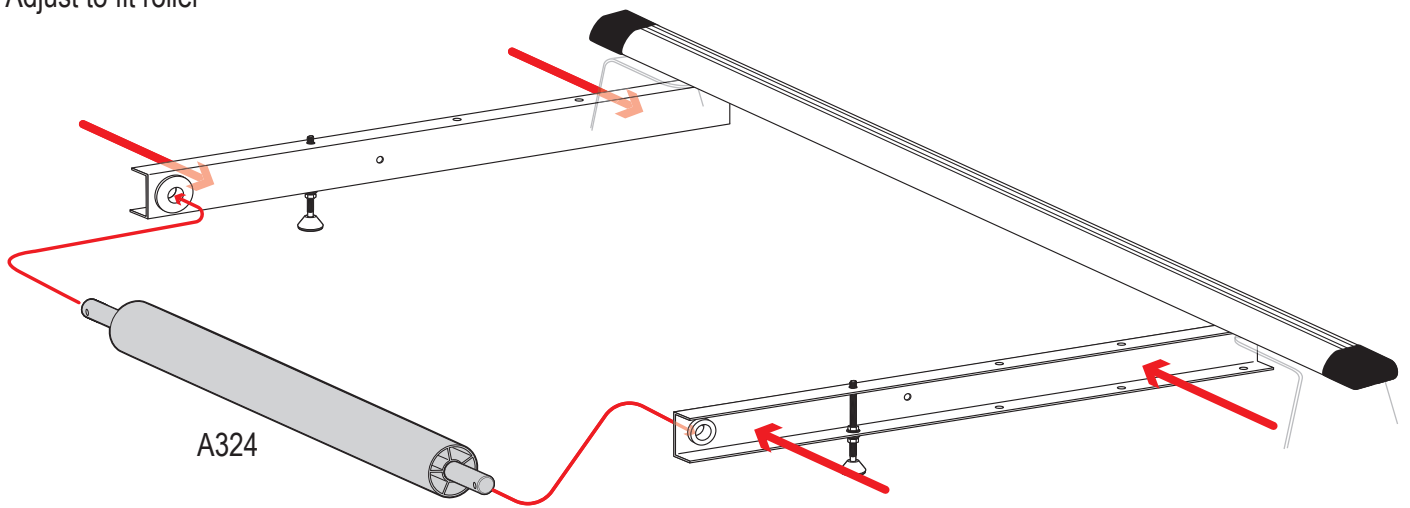

**Van & Truck
Cargo System**

Vantech USA www.vantech.us

PRODUCT INFO

Part #: ROH324-36W
System: Roller
Material: Aluminum
Fitment: H3 Series Systems
Color: White Plates
Roller Bar is Silver

REQUIRED TOOLS

1/2" Wrench

3/16" Allen Key Wrench

PART #	DESCRIPTION	QTY	ITEM ITEM NOT DRAWN TO SCALE
B117	5/16" X 1" BUTTON HEAD ALLEN BOLT	2	
N002	5/16" NUT	6	
S051	5/16" SINGLE BOLT SLIDER	2	
W008	5/16" X 3/4" WASHER	8	
W022	5/16" LOCK WASHER	8	
PIN-04	PIN	2	
RO09	RISER	2	
A310-36	ROLLER CONNECTOR BAR	1	
A324-35	ROLLER	1	
ROH324	ROLLER PLATE	2	

Do not fully secure hardware

Adjust to fit roller

Repeat on opposite side

Adjust riser and secure all hardware