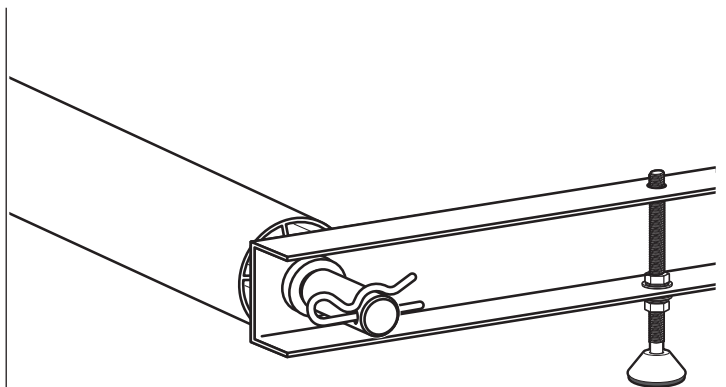

**Van & Truck
Cargo System**

Vantech USA www.vantech.us

PRODUCT INFO

Part #: ROH324-36W
System: Roller
Material: Aluminum
Fitment: H3 Series Systems
Color: White Plates
Roller Bar is Silver

REQUIRED TOOLS

1/2" Wrench

3/16" Allen Key Wrench

PART #	DESCRIPTION	QTY	ITEM ITEM NOT DRAWN TO SCALE
B117	5/16" X 1" BUTTON HEAD ALLEN BOLT	2	
N002	5/16" NUT	6	
S051	5/16" SINGLE BOLT SLIDER	2	
W008	5/16" X 3/4" WASHER	8	
W022	5/16" LOCK WASHER	8	
PIN-04	PIN	2	
RO09	RISER	2	
A310-36	ROLLER CONNECTOR BAR	1	
A324-35	ROLLER	1	
ROH324	ROLLER PLATE	2	

Do not fully secure hardware

Adjust to fit roller

Repeat on opposite side

Adjust riser and secure all hardware