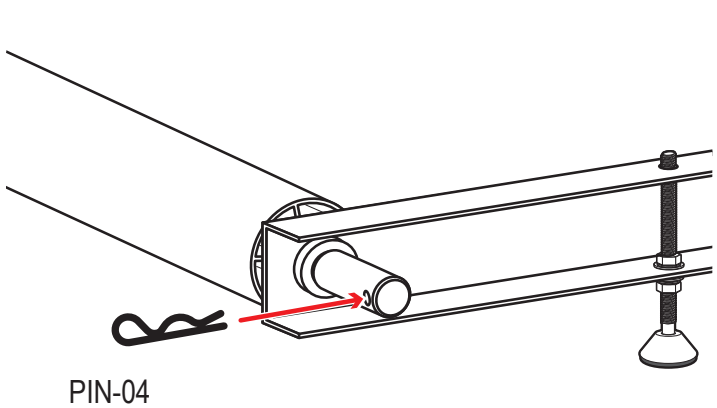

**Van & Truck
Cargo System**

Vantech USA www.vantech.us

PRODUCT INFO

Part #: ROH324-36W
System: Roller
Material: Aluminum
Fitment: H3 Series Systems
Color: White Plates
Roller Bar is Silver

REQUIRED TOOLS

1/2" Wrench

3/16" Allen Key Wrench

PART #	DESCRIPTION	QTY	ITEM ITEM NOT DRAWN TO SCALE
B117	5/16" X 1" BUTTON HEAD ALLEN BOLT	2	
N002	5/16" NUT	6	
S051	5/16" SINGLE BOLT SLIDER	2	
W008	5/16" X 3/4" WASHER	8	
W022	5/16" LOCK WASHER	8	
PIN-04	PIN	2	
RO09	RISER	2	
A310-36	ROLLER CONNECTOR BAR	1	
A324-35	ROLLER	1	
ROH324	ROLLER PLATE	2	

Do not fully secure hardware

Adjust to fit roller

Repeat on opposite side

Adjust riser and secure all hardware