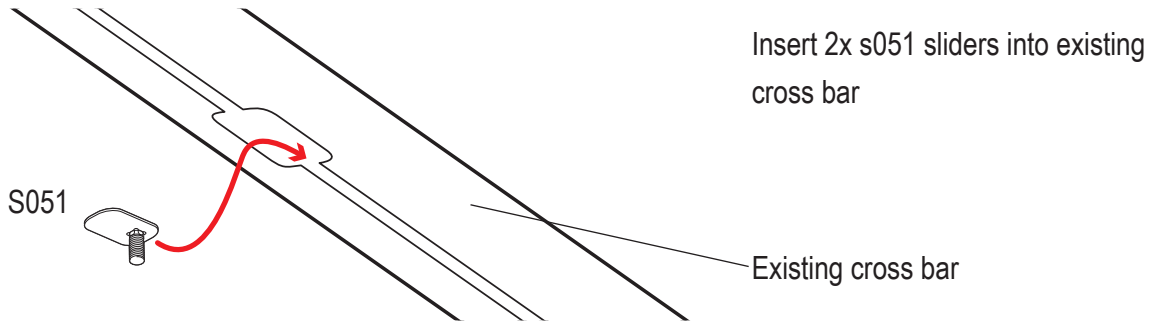

**Van & Truck
Cargo System**

Vantech USA www.vantech.us

PRODUCT INFO

Part #: ROH324-36W
System: Roller
Material: Aluminum
Fitment: H3 Series Systems
Color: White Plates
Roller Bar is Silver

REQUIRED TOOLS

1/2" Wrench

3/16" Allen Key Wrench

PART #	DESCRIPTION	QTY	ITEM ITEM NOT DRAWN TO SCALE
B117	5/16" X 1" BUTTON HEAD ALLEN BOLT	2	
N002	5/16" NUT	6	
S051	5/16" SINGLE BOLT SLIDER	2	
W008	5/16" X 3/4" WASHER	8	
W022	5/16" LOCK WASHER	8	
PIN-04	PIN	2	
RO09	RISER	2	
A310-36	ROLLER CONNECTOR BAR	1	
A324-35	ROLLER	1	
ROH324	ROLLER PLATE	2	

Do not fully secure hardware

Adjust to fit roller

Repeat on opposite side

Adjust riser and secure all hardware