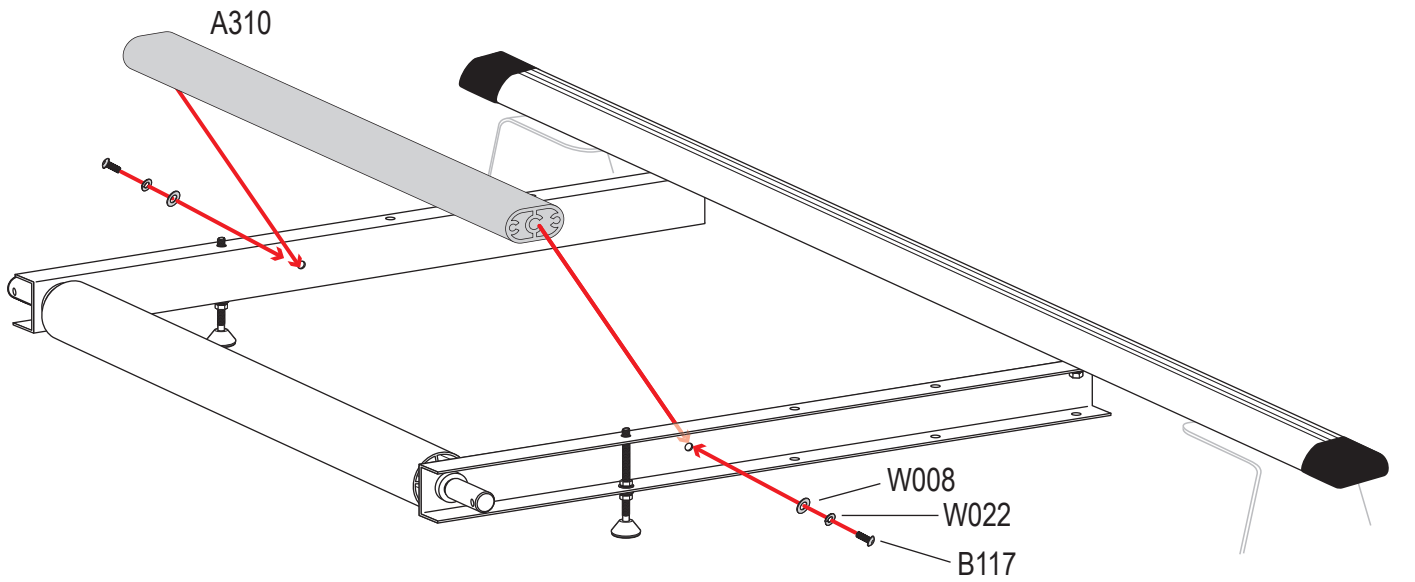

**Van & Truck
Cargo System**

Vantech USA www.vantech.us

PRODUCT INFO

Part #: ROH324-36W
System: Roller
Material: Aluminum
Fitment: H3 Series Systems
Color: White Plates
Roller Bar is Silver

REQUIRED TOOLS

1/2" Wrench

3/16" Allen Key Wrench

PART #	DESCRIPTION	QTY	ITEM ITEM NOT DRAWN TO SCALE
B117	5/16" X 1" BUTTON HEAD ALLEN BOLT	2	
N002	5/16" NUT	6	
S051	5/16" SINGLE BOLT SLIDER	2	
W008	5/16" X 3/4" WASHER	8	
W022	5/16" LOCK WASHER	8	
PIN-04	PIN	2	
RO09	RISER	2	
A310-36	ROLLER CONNECTOR BAR	1	
A324-35	ROLLER	1	
ROH324	ROLLER PLATE	2	

Do not fully secure hardware

Adjust to fit roller

Repeat on opposite side

Adjust riser and secure all hardware