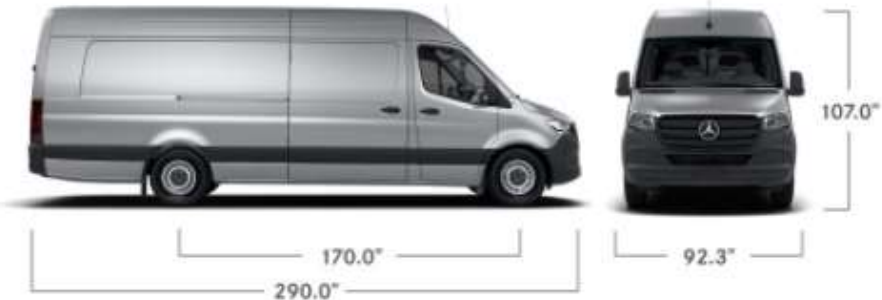

### Notes:

- Low Roof vs High Roof are distinguished by the height above the sliding door
- 144"WB vans are available in Low Roof and High Roof versions 170"WB & 170"WB EXT vans are only available in High Roof
- 144"WB vs 170"WB are distinguished by the distance between the sliding door and the rear wheel arch
- 170"WB vs 170"WB EXT are distinguished by the length of the body behind the rear wheel
- All models are available with a Dual Rear Wheel option (not shown)

### 144"WB LOW ROOF

<b>Overall Height:</b>	96.3 in
<b>Overall Length:</b>	233.5 in
<b>Overall Width with mirrors:</b>	92.3 in
<b>Wheelbase:</b>	144 in

### 144"WB HIGH ROOF

Overall Height:	107.5 in
Overall Length:	233.5 in
Overall Width with mirrors:	92.3 in
Wheelbase:	144 in

### 170"WB HIGH ROOF

Overall Height:	107.3 in
Overall Length:	274.3 in
Overall Width with mirrors:	92.3 in
Wheelbase:	170 in

**170"WB HIGH ROOF EXTENDED**

<b>Overall Height:</b>	107 in
<b>Overall Length:</b>	290 in
<b>Overall Width with mirrors:</b>	92.3 in
<b>Wheelbase:</b>	170 in