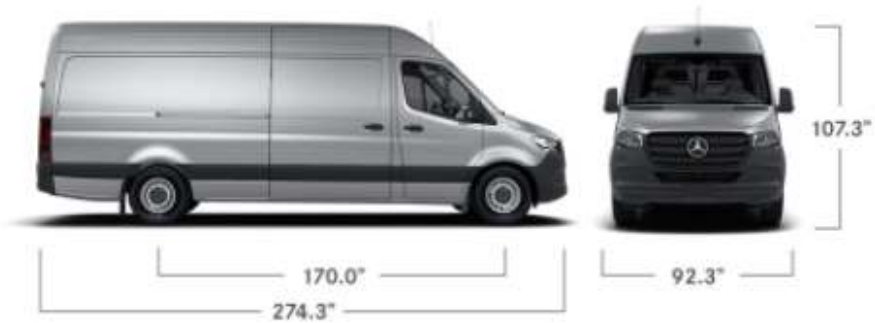

### Notes:

- Low Roof vs High Roof are distinguished by the height above the sliding door
- 144"WB vans are available in Low Roof and High Roof versions 170"WB & 170"WB EXT vans are only available in High Roof
- 144"WB vs 170"WB are distinguished by the distance between the sliding door and the rear wheel arch
- 170"WB vs 170"WB EXT are distinguished by the length of the body behind the rear wheel
- All models are available with a Dual Rear Wheel option (not shown)

### 144"WB LOW ROOF

<b>Overall Height:</b>	96.3 in
<b>Overall Length:</b>	233.5 in
<b>Overall Width with mirrors:</b>	92.3 in
<b>Wheelbase:</b>	144 in

### 144"WB HIGH ROOF

Overall Height:	107.5 in
Overall Length:	233.5 in
Overall Width with mirrors:	92.3 in
Wheelbase:	144 in

### 170"WB HIGH ROOF

Overall Height:	107.3 in
Overall Length:	274.3 in
Overall Width with mirrors:	92.3 in
Wheelbase:	170 in

**170"WB HIGH ROOF EXTENDED**

<b>Overall Height:</b>	107 in
<b>Overall Length:</b>	290 in
<b>Overall Width with mirrors:</b>	92.3 in
<b>Wheelbase:</b>	170 in